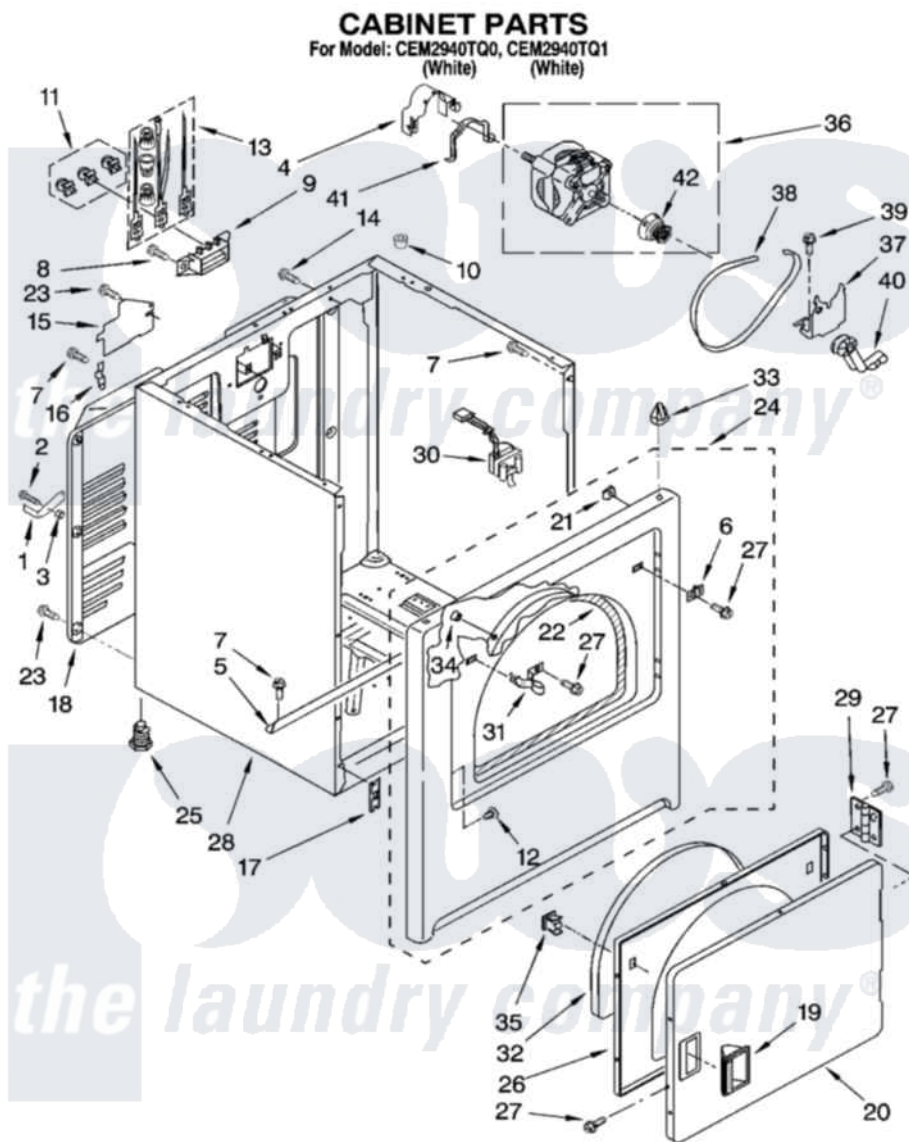

Whirlpool CEM2940TQ1 03 - CABINET PARTS, OPTIONAL PARTS (NOT INCLUDED)

W10119630

6

Whirlpool [Commercial Whirlpool CEM2940TQ1 Dryer Parts](#) Parts Diagram 03 - CABINET PARTS, OPTIONAL PARTS (NOT INCLUDED)

[Click on the part number to view part](#)

| Item | Original Part Number | Replaced By | Status | Part Description |
|------|-------------------------|-------------------------|--------|---------------------------------|
| 1 | 3954895 | | | Bracket, Top Lock |
| 2 | 354730 | | | Bolt, 5/16-18 X 2 3/4 |
| 3 | 90984 | | | Nut, 5/16-18 |
| 4 | 3404162 | | | Clamp, Motor |
| 5 | 8541400 | | | Bracket, Cabinet |
| 6 | 3403630 | | | Plug, Strike Hole |
| 7 | 343641 | 681414 | | Screw, 10AB X 1/2 |
| 8 | 3393008 | 308685 | | Side Trim) |
| 9 | 3397659 | | | Block, Terminal |
| 10 | 356674 | | | Cone, Wedge |
| 11 | 279393 | | | Terminal Block Screw Kit |
| 12 | 3404413 | | | Plug, Hinge Hole |
| 13 | 279318 | | | Terminal Tinned And Brass Panel |
| 14 | 697776 | 4331106 | | Screw, No.10-32 X 7/16 |