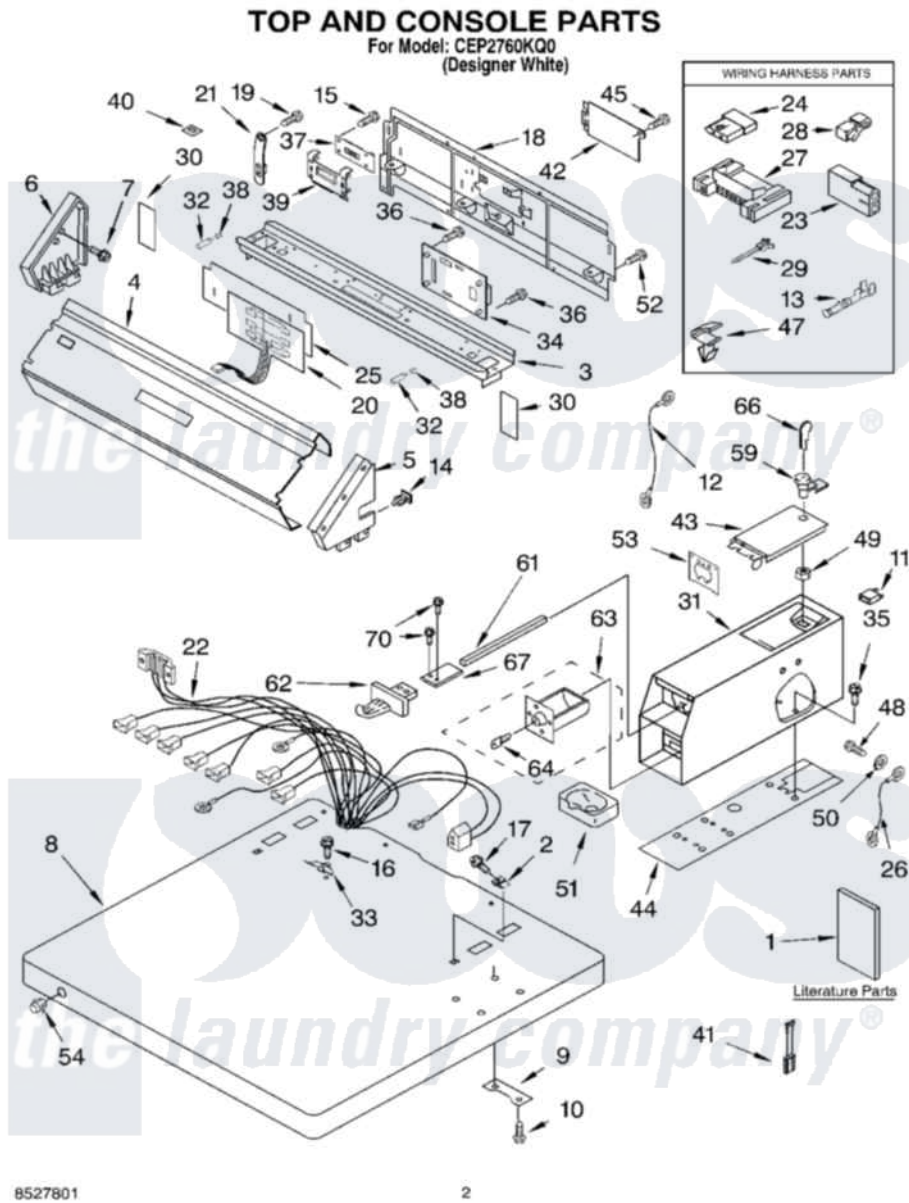

Whirlpool CEP2760KQ0 02 - TOP AND CONSOLE, LITERATURE

Whirlpool Commercial Whirlpool CEP2760KQ0 Dryer Parts Parts Diagram 02 - TOP AND CONSOLE, LITERATURE
Click on the part number to view part

Item	Original Part Number	Replaced By	Status	Part Description
1	LIT8528107		Not Available	Literature Parts (Instructions, Installation)
"	LIT8530962			Literature Parts (Wiring Diagram)
"	LIT8527807		Not Available	Literature Parts (Tech Sheet)
"	LIT8527801			Service Parts List
2	357213			Nut, Push-In
3	3950800			Bracket, Control
4	8527822			Panel, Control
5	8316516	W10096340		Cap, End
6	3949734	W10096320		Cap, End
7	97787	W10109200		Screw, Baffle Mounting
8	3954665			Top
9	3347825	3353813		Plate, Mounting
10	98445			Screw, 10-16 X 3/4
11	3402784			Switch, Service Diagnostic
12	3397996	3395559		Wire