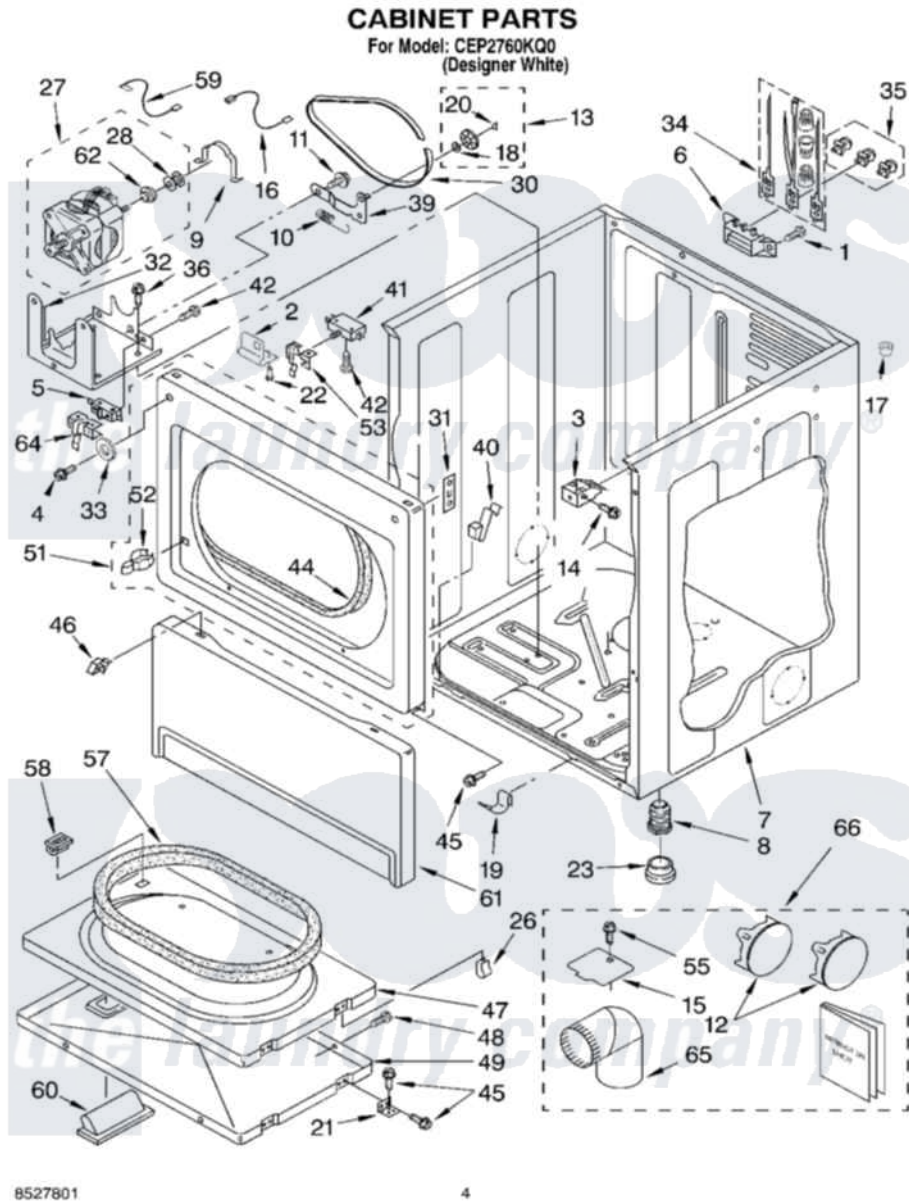

Whirlpool CEP2760KQ0 03 - CABINET

Whirlpool [Commercial Whirlpool CEP2760KQ0 Dryer Parts](#) Parts Diagram 03 - CABINET
Click on the part number to view part

Item	Original Part Number	Replaced By	Status	Part Description
1	3393008	308685		Side Trim)
2	3353948			Bracket, Lock
3	3391846			Clip, Front Panel
4	3393258	3373329D		Screw
5	3394881	279782		Switch-Lid
6	3397659			Block, Terminal
7	8310656			Cabinet
8	3392100	49621		Feet-Leveling
"	279810			Foot-Optional
9	660658			Clamp, Motor Mounting 343481 685441
10	3387374			Spring, Idler
11	3389420			Retainer-Idler 1/4-20 X 1/16
12	697750	W10470674		Dryer Exhaust Kit
13	3388672	279640		Pulley-ldr
14	3391915	681615		Screw
15	3394331			Plate Cover

16	3394081		Wire, Broken Belt Switch
17	356674		Cone, Wedge
18	233520		Washer, Thrust
19	297092		Clip
20	690997		Washer, Thrust
21	3389247		Hinge And Pin Assembly
22	63554		Rivet
23	3391943		Boot, Foot
26	3389249		Nut, Inner Door
27	661656	W10438970	Motor-Drve
28	3389627	W10299847	Pulley-Motor
30	3387610	661570	Belt
31	3390902		Clip, Door Hinge
32	3387118		Bracket, Motor
33	3392186	4159590	Washer
34	279318		Terminal Tinned And Brass Panel
35	279393		Terminal Block Screw Kit
36	3390663	681414	Screw, 10AB X 1/2
39	3388674	W10118756	Idler Bracket
40	3388600		Clip, Lint Duct
41	347207	279347	Switch-Lid
42	98129		Screw, 6-20 X 1 1/16
44	3387242		Seal, Front Panel
45	342055	488627	Screw
46	3388229		Retainer, Toe Panel
47	3392563	280083	Door-Rear
48	694091		Trim, Side Right Hand
49	3387872		Door, Front
51	3393081	279722	Panel
52	696144	279570	Latch
53	691581		Lever, Door Switch
55	693995		Screw, Hex Head
57	3390735		Seal, Door
58	3392538	279570	Latch
59	3398948		Wire, Jumper
60	3389522		Handle, Door
61	697215	3406797	Toe Panel
62	3393657		Restrainer, Belt
64	3391408	8066120	Lever, Door Switch
65	279731	49026	4" - 90° Elbow
66	279818	W10470674	Dryer Exhaust Kit