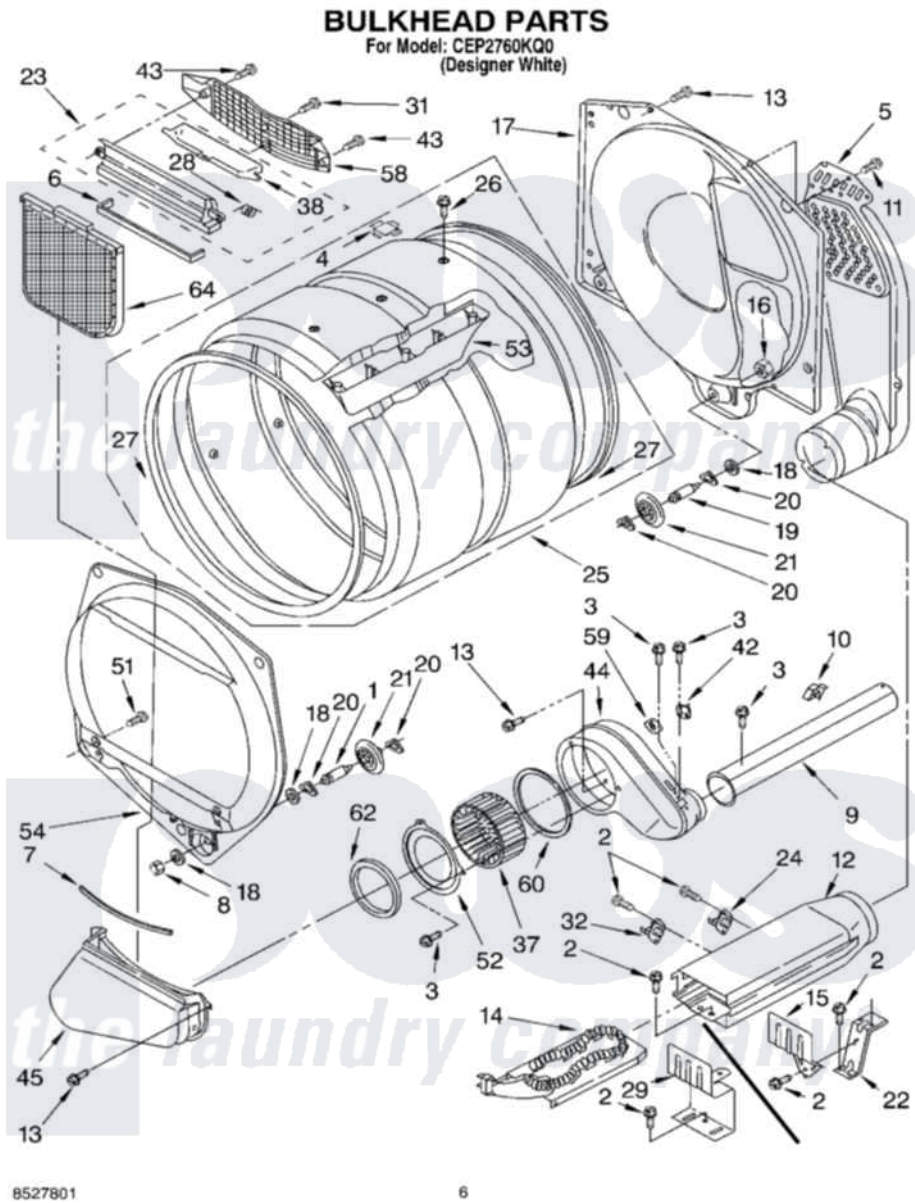

Whirlpool CEP2760KQ0 04 - BULKHEAD

Whirlpool [Commercial Whirlpool CEP2760KQ0 Dryer Parts](#) Parts Diagram 04 - BULKHEAD
Click on the part number to view part

Item	Original Part Number	Replaced By	Status	Part Description
1	3399508	W10359271		Shaft, Drum Roller Threads
2	90767			Screw, 8A X 3/8 HeX Washer Head Tapping
3	3390646	W10139210		Screw, 8-18 X 5/16
4	8066086			Plug, Drum Hole
5	697354	3387911		Duct-Air
6	697813			Seal, Outlet Housing
7	697814	697813		Seal, Outlet Housing
8	3359452			Nut, Lock
9	8318486	279936		Kit-Exhst
10	3388229			Retainer, Toe Panel
11	693995			Screw, Hex Head
12	3392537			Box, Heater
13	3390647	488729		Screw
14	3387748			Element, Heater
15	697699		Not Available	Shield, Heat
16	3387709			Nut, 3/8-16

17	3387809		Bulkhead, Rear
18	3387459	W10080960	Washer, Support
19	3399509	W10359272	Shaft, Roller Drum Threads
20	690997		Washer, Thrust
21	8536973	W10314173	Support
22	697700	3393471	Bracket, Heater
23	3394985	8563755	Housing, Outlet Assembly
24	8318314	279973	Kit, Thermal Cut-Off
25	8318215	W10197999	Drum
26	97787	W10109200	Screw, Baffle Mounting
27	697694	280114	Seal
28	3394986		Spring, Lint Screen Door
29	8066099		Bracket, Heater Box
31	487909	488729	Screw
32	3391914		Thermostat 295 F
37	697772		Wheel, Blower
38	3394984	8563758	Door, Lint Screen
42	3387138		Thermostat, Internal-Bias
43	3387230		Screw, 10-16 X 13/16
44	8530038	8544363	Housing, Blower
45	8530036		Lint Duct Assembly
51	3357011	308685	Side Trim)
52	697771	279780	Cover
53	697693	W10113136	Baffle, Drum
54	697557		Bulkhead, Front
58	8299979		Grill, Outlet Screen Door
59	3390719		Thermal-Fuse
60	697770		Seal, Cover Plate Blower Housing
62	697769	8566209	Seal, Transition Duct
64	3390721	W10120998	Screen
"	4392067		Kit, Dryer Repair
"	8522199		Accessory Parts
"	72017		Paint, Touch-Up
"	350930		Paint, Pressurized Spray B
"	350938		Paint, Pressurized Spray B
"	799344		Paint, Touch-Up)