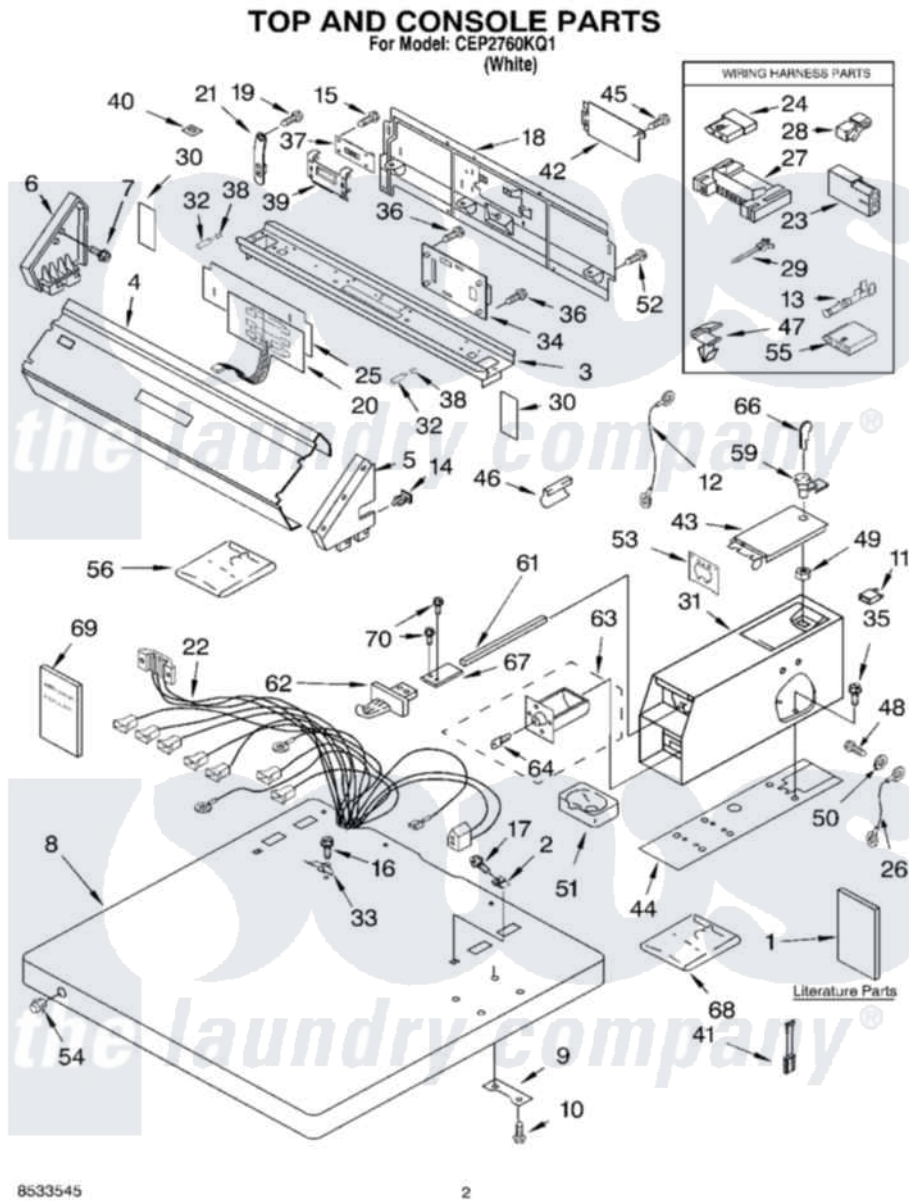

Whirlpool CEP2760KQ1 01 - TOP AND CONSOLE PARTS

Whirlpool [Commercial Whirlpool CEP2760KQ1 Dryer Parts](#) Parts Diagram 01 - TOP AND CONSOLE PARTS
Click on the part number to view part

Item	Original Part Number	Replaced By	Status	Part Description
1	LIT8528107		Not Available	Literature Parts (Instructions, Installation)
"	LIT8530962			Literature Parts (Wiring Diagram)
"	LIT8527807		Not Available	Literature Parts (Tech Sheet)
"	LIT8533545		Not Available	Literature Parts (Service Parts List)
2	357213			Nut, Push-In
3	3950800			Bracket, Control
4	8527822			Panel, Control
5	8316516	W10096340		Cap, End
6	3949734	W10096320		Cap, End
7	97787	W10109200		Screw, Baffle Mounting
8	3954665			Top
9	3347825	3353813		Plate, Mounting
10	98445			Screw, 10-16 X 3/4
11	3402784			Switch, Service Diagnostic