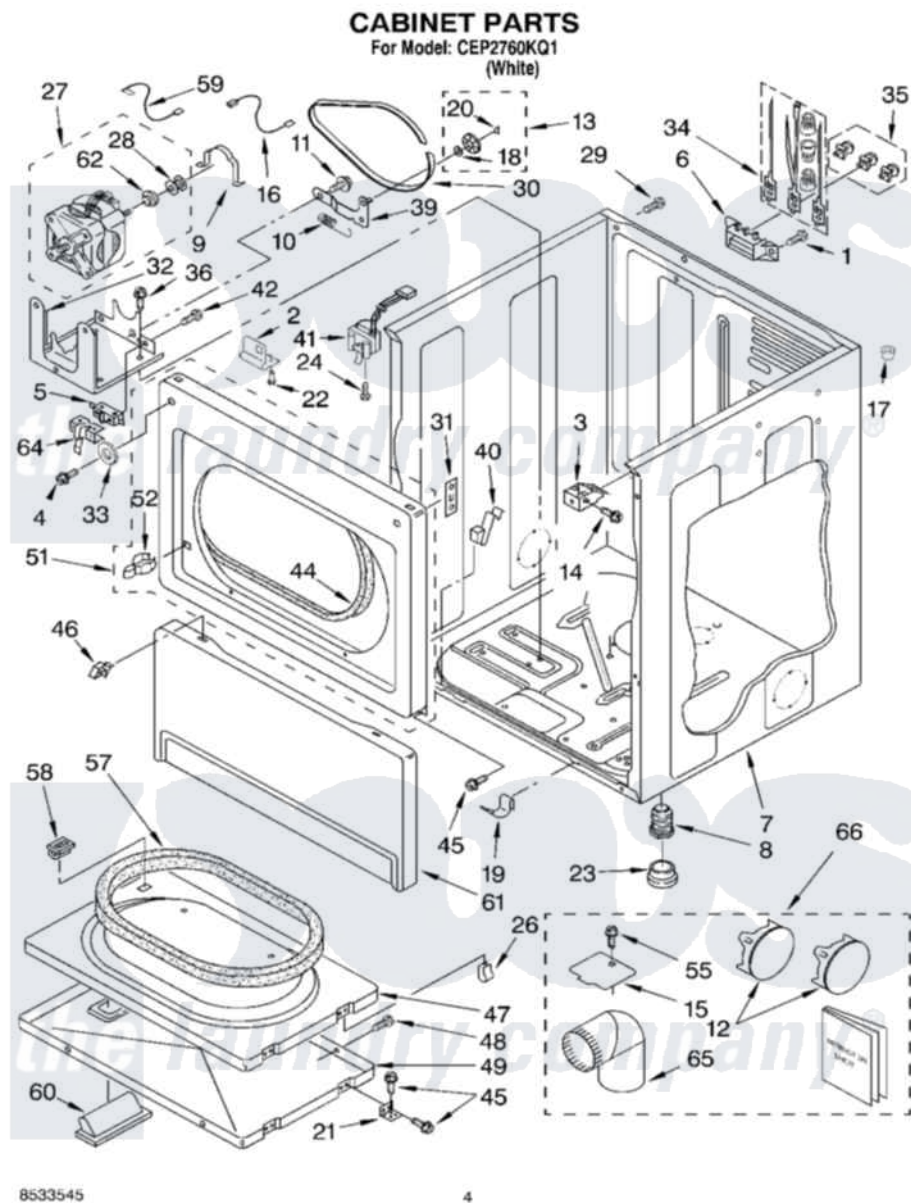

Whirlpool CEP2760KQ1 02 - CABINET PARTS

Whirlpool [Commercial Whirlpool CEP2760KQ1 Dryer Parts](#) Parts Diagram 02 - CABINET PARTS
Click on the part number to view part

| Item | Original Part Number | Replaced By | Status | Part Description |
|------|-------------------------|---------------------------|--------|--|
| 1 | 3393008 | 308685 | | Side Trim) |
| 2 | 3353948 | | | Bracket, Lock |
| 3 | 3391846 | | | Clip, Front Panel |
| 4 | 3393258 | 3373329D | | Screw |
| 5 | 3394881 | 279782 | | Switch-Lid |
| 6 | 3397659 | | | Block, Terminal |
| 7 | 8310656 | | | Cabinet |
| 8 | 3392100 | 49621 | | Feet-Leveling |
| " | 279810 | | | Foot-Optional |
| 9 | 660658 | | | Clamp, Motor Mounting 343481 685441 |
| 10 | 3387374 | | | Spring, Idler |
| 11 | 3389420 | | | Retainer-Idler 1/4-20 X 1/16 |
| 12 | 697750 | W10470674 | | Dryer Exhaust Kit |
| 13 | 3388672 | 279640 | | Pulley-ldr |
| 14 | 3391915 | 681615 | | Screw |
| 15 | 3394331 | | | Plate Cover |