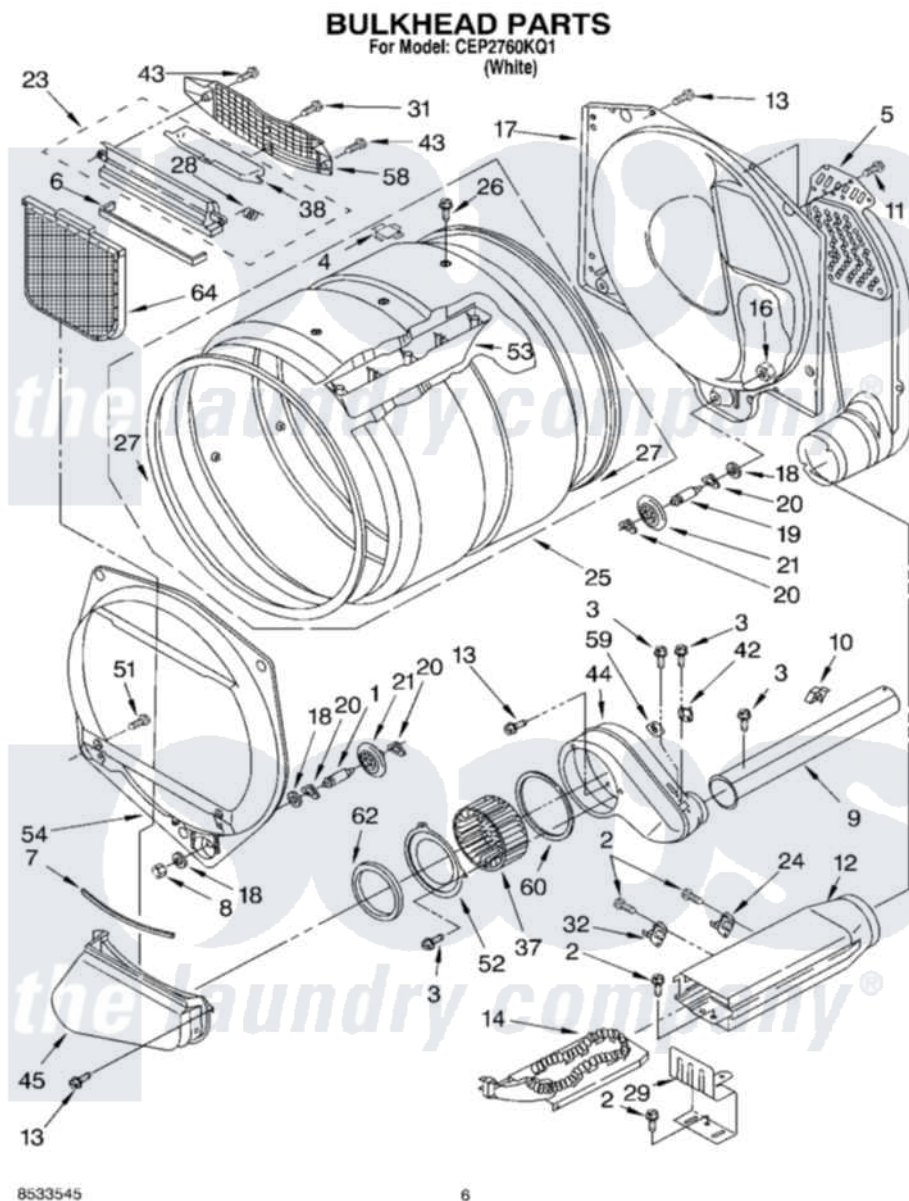

Whirlpool CEP2760KQ1 03 - OPTIONAL PARTS (NOT INCLUDED) BULKHEAD PARTS

Whirlpool [Commercial Whirlpool CEP2760KQ1 Dryer Parts](#) Parts Diagram 03 - OPTIONAL PARTS (NOT INCLUDED)
BULKHEAD PARTS

[Click on the part number to view part](#)

Item	Original Part Number	Replaced By	Status	Part Description
1	3399508	W10359271		Shaft, Drum Roller Threads
2	90767			Screw, 8A X 3/8 HeX Washer Head Tapping
3	3390646	W10139210		Screw, 8-18 X 5/16
4	8066086			Plug, Drum Hole
5	697354	3387911		Duct-Air
6	697813			Seal, Outlet Housing
7	697814	697813		Seal, Outlet Housing
8	3359452			Nut, Lock
9	8318486	279936		Kit-Exhst
10	3388229			Retainer, Toe Panel
11	693995			Screw, Hex Head
12	3392537			Box, Heater
13	3390647	488729		Screw
14	3387748			Element, Heater

16	3387709		Nut, 3/8-16
17	3387809		Bulkhead, Rear
18	3387459	W10080960	Washer, Support
19	3399509	W10359272	Shaft, Roller Drum Threads
20	690997		Washer, Thrust
21	8536973	W10314173	Support
23	3394985	8563755	Housing, Outlet Assembly
24	8318314	279973	Kit, Thermal Cut-Off
25	8318215	W10197999	Drum
26	97787	W10109200	Screw, Baffle Mounting
27	697694	280114	Seal
28	3394986		Spring, Lint Screen Door
29	8066099		Bracket, Heater Box
31	487909	488729	Screw
32	3391914		Thermostat 295 F
37	697772		Wheel, Blower
38	3394984	8563758	Door, Lint Screen
42	3387138		Thermostat, Internal-Bias
43	3387230		Screw, 10-16 X 13/16
44	8541568	W10119255	Housing, Blower
45	8530036		Lint Duct Assembly
51	3357011	308685	Side Trim)
52	697771	279780	Cover
53	697693	W10113136	Baffle, Drum
54	697557		Bulkhead, Front
58	8299979		Grill, Outlet Screen Door
59	3392519		Thermal Limiter
60	697770		Seal, Cover Plate Blower Housing
62	697769	8566209	Seal, Transition Duct
64	3390721	W10120998	Screen
"	N/A	Not Available	ACCESSORY PARTS
"	4392067		Kit, Dryer Repair
"	8522199		Accessory Parts
"	72017		Paint, Touch-Up
"	350930		Paint, Pressurized Spray B
"	350938		Paint, Pressurized Spray B