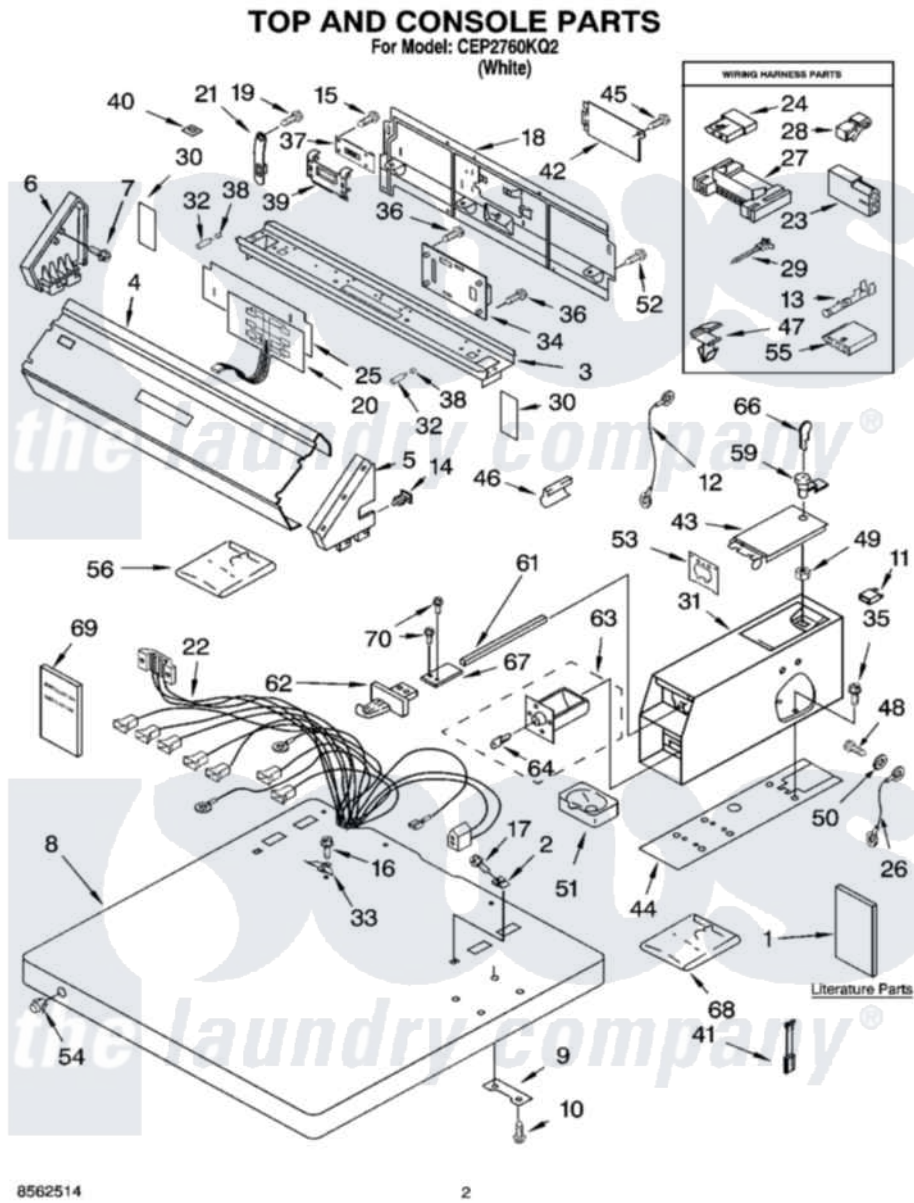

Whirlpool CEP2760KQ2 01 - TOP AND CONSOLE PARTS

Whirlpool [Commercial Whirlpool CEP2760KQ2 Dryer Parts](#) Parts Diagram 01 - TOP AND CONSOLE PARTS
Click on the part number to view part

Item	Original Part Number	Replaced By	Status	Part Description
1	LIT8528107		Not Available	Literature Parts (Instructions, Installation)
"	LIT8530962			Literature Parts (Wiring Diagram)
"	LIT8527807		Not Available	Literature Parts (Tech Sheet)
"	LIT8562514		Not Available	Literature Parts (Service Parts List)
2	357213			Nut, Push-In
3	3950800			Bracket, Control
4	8527822			Panel, Control
5	8316516	W10096340		Cap, End
6	3949734	W10096320		Cap, End
7	97787	W10109200		Screw, Baffle Mounting
8	3954665			Top
9	3347825	3353813		Plate, Mounting
10	98445			Screw, 10-16 X 3/4
11	3402784			Switch, Service Diagnostic