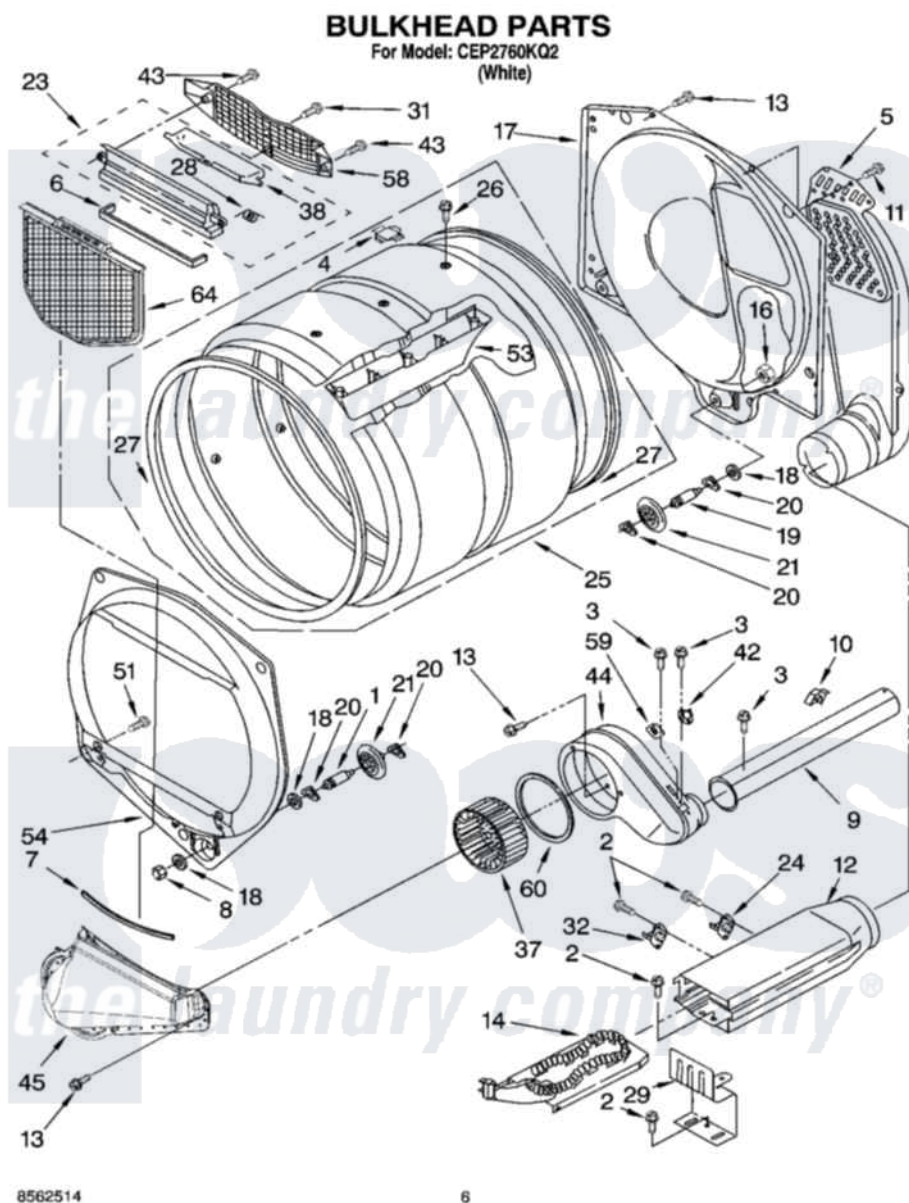

# Whirlpool CEP2760KQ2 03 - BULKHEAD PARTS AND OPTIONAL PARTS (NOT INCLUDED)

Whirlpool [Commercial Whirlpool CEP2760KQ2 Dryer Parts](#) Parts Diagram 03 - BULKHEAD PARTS AND OPTIONAL PARTS (NOT INCLUDED)

[Click on the part number to view part](#)

Item	Original Part Number	Replaced By	Status	Part Description
1	3399508	<a href="#">W10359271</a>		Shaft, Drum Roller Threads
2	<a href="#">90767</a>			Screw, 8A X 3/8 HeX Washer Head Tapping
3	<a href="#">3390646</a>	<a href="#">W10139210</a>		Screw, 8-18 X 5/16
4	<a href="#">8066086</a>			Plug, Drum Hole
5	697354	<a href="#">3387911</a>		Duct-Air
6	<a href="#">697813</a>			Seal, Outlet Housing
7	697814	<a href="#">697813</a>		Seal, Outlet Housing
8	<a href="#">3359452</a>			Nut, Lock
9	<a href="#">8318486</a>	<a href="#">279936</a>		Kit-Exhst
10	<a href="#">3388229</a>			Retainer, Toe Panel
11	<a href="#">693995</a>			Screw, Hex Head
12	<a href="#">3392537</a>			Box, Heater
13	3390647	<a href="#">488729</a>		Screw
14	<a href="#">3387748</a>			Element, Heater