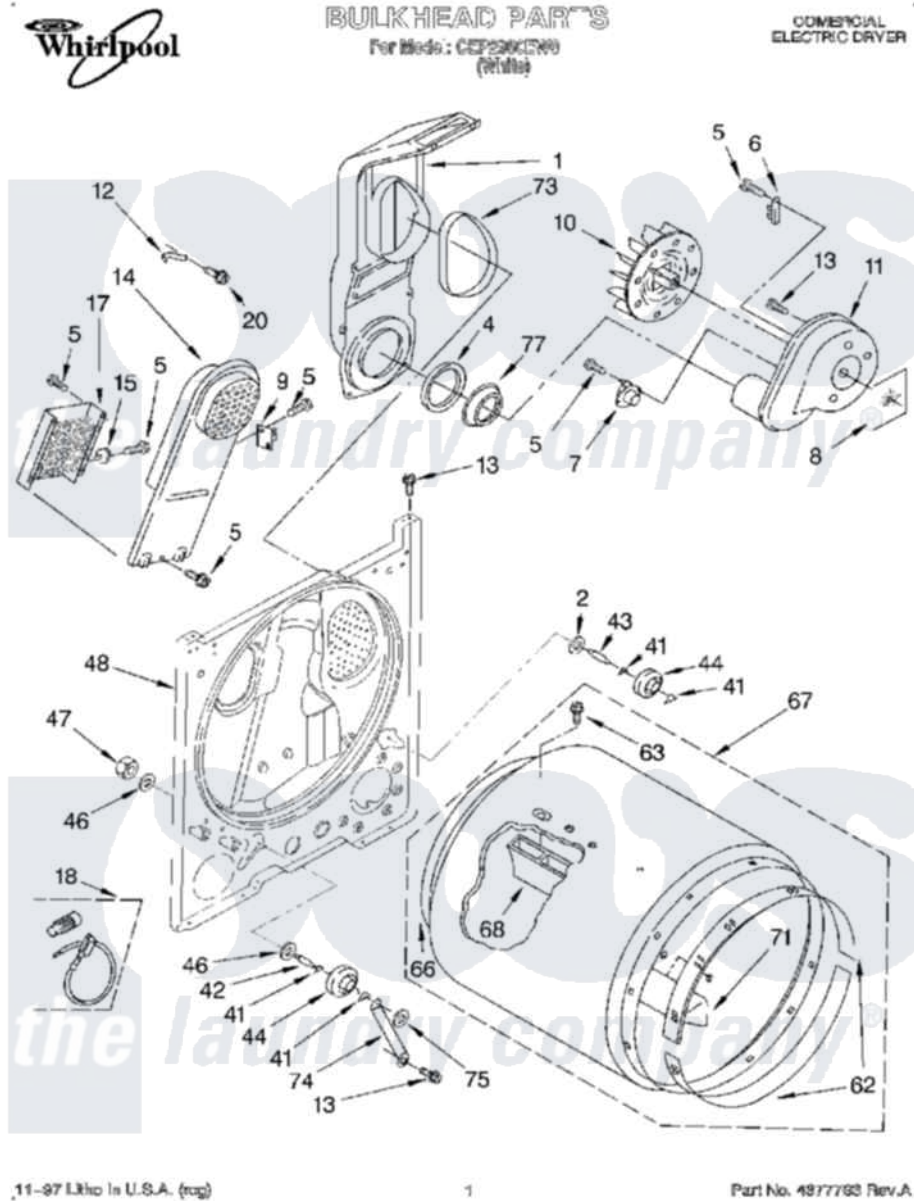

Whirlpool CEP2960EW0 01 - SECTION

©11-97 L.L. in U.S.A. (reg)

1

Part No. 497763 Rev.A

Whirlpool [Commercial Whirlpool CEP2960EW0 Dryer Parts](#) Parts Diagram 01 - SECTION

[Click on the part number to view part](#)

Item	Original Part Number	Replaced By	Status	Part Description
1	348368			Lint Chute Assembly
2	3388703			Washer, Support
4	347139			Seal, Lint Chute
5	90767			Screw, 8A X 3/8 HeX Washer Head Tapping
6	3392519			Thermal Limiter
7	3387134			Thermostat, Internal-Bias
8	3394196			Seal, Blower Shaft
9	3399848	279816		Cutoff-Tml
10	694089			Wheel, Blower
11	3405016	8577230		Housing, Blower
12	3398161	279771		CLIP
13	343641	681414		Screw, 10AB X 1/2
14	3397566	8541818		Box, Heater
15	3390291			Thermostat, High Limit 250F
17	3398065			Heater Element
18	279457			Wire Kit, Terminal

20	489463		Screw, 8-18 X 1/16
41	690997		Washer, Thrust
42	3399506	W10359270	Shaft, Drum Roller Threads
43	3399507	W10359269	Shaft, Drum Roller Threads
44	3397588	349241T	Support
46	348197		Washer, Support
47	3359452		Nut, Lock
48	3403410		Bulkhead
62	692526	279441	BeaRng-Rng
63	97787	W10109200	Screw, Baffle Mounting
66	3406130	279857	Seal
67	695587		Drum Assembly
68	692490		Baffle, Drum
71	3403636		Baffle, Drum
73	339956		Seal, Air Duct To Bulkhead
74	3976434		Bracket, Support Shaft
75	90296		Nut, Push On
77	696302		Shield, Exhaust
	LIT3394996		Label, Operating Instructions
"	LIT3402814		Label, Wiring Diagram
"	LIT3406547	Not Available	Literature Parts (Tech Sheet)
"	72017		Paint, Touch-Up
"	72107		Paint, Touch-Up
"	72110		Paint, Touch-Up 1/2 Oz.
"	350930		Paint, Pressurized Spray B
"	350956		Paint, Spray 13 Oz.
"	261890		Golden Harvest
"	350938		Paint, Pressurized Spray B
"	799344		Paint, Touch-Up)
"	978883		Almond
"	261891	Not Available	Golden Harvest (Uncut)
"	3952029		Switch, Vault
"	3952030		Switch, Vault