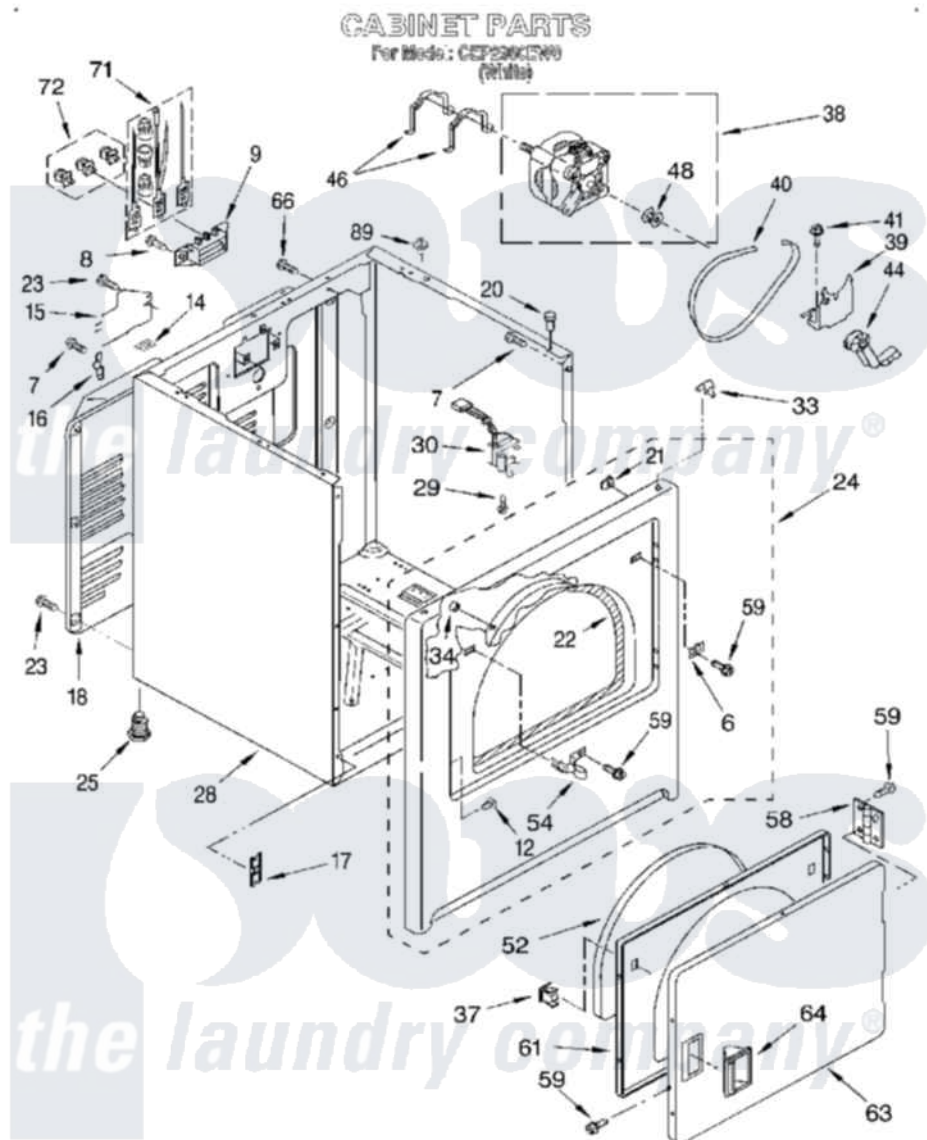

Whirlpool CEP2960EW0 03 - SECTION

4377763

5

Whirlpool [Commercial Whirlpool CEP2960EW0 Dryer Parts](#) Parts Diagram 03 - SECTION
Click on the part number to view part

Item	Original Part Number	Replaced By	Status	Part Description
6	3403630			Plug, Strike Hole
7	343641	681414		Screw, 10AB X 1/2
8	3393008	308685		Side Trim)
9	3397659			Block, Terminal
12	3404413			Plug, Hinge Hole
14	18849			Pad, Top Hinge
15	3396795			Cover, Terminal Block
16	238088	8066217		Hinge, Top
17	3394083			Clip, Front Panel
18	3396805	280043		Panel-Rear
20	98669			Lock, Front Top
21	98234			Clip, U-Bend
22	3406129			Seal And Bearing Assembly
23	693995			Screw, Hex Head
24	3403444	279852		Panel
25	3392100	49621		Feet-Leveling

"	279810		Foot-Optional
28	3399585	3406812	Cabinet
29	697773	3395530	Screw
30	3406104	3406105	Door Switch Assembly
33	18776		Lock, Front Top
34	685203	279220	Clip
37	690081	279570	Latch
38	3395652	279827	Motor-Drive
39	348780		Base, Motor
40	660997	341241	Belt
41	3400500		Bolt, 3405245 5/16-18 X 3/4
44	691366		Idler And Pulley Assembly
46	660658		Clamp, Motor Mounting 343481 685441
"	343481	660658	Clamp, Motor Mounting 343481 685441
"	685441	660658	Clamp, Motor Mounting 343481 685441
48	3401143	W10299847	Pulley-Motor
52	3405246		Seal, Door Push-To-Start
54	3403431		Strike, Panel
58	3405514	W10362431	Hinge And Pin Assembly
59	342055	488627	Screw
61	3402341		Door, Inner
63	3402335		Door, Front
64	3405184		Handle, Door
66	697776	4331106	Screw, No.10-32 X 7/16
71	279318		Terminal Tinned And Brass Panel
72	279393		Terminal Block Screw Kit
89	356837		Locator, Top Lock