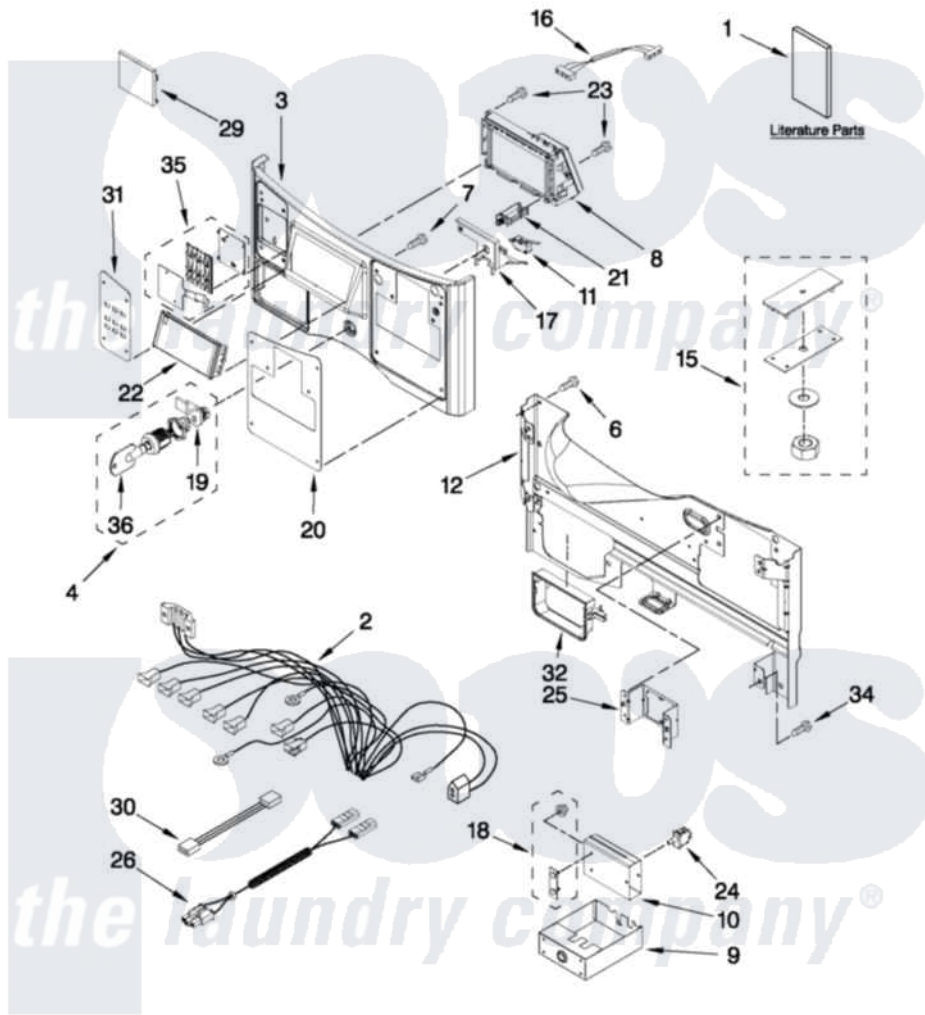

# Whirlpool CET8000AQ0 01 - CONTROL PANEL PARTS

## CONTROL PANEL PARTS

FOR MODEL: CET8000AQ0  
(WHITE)

FOR ORDERING INFORMATION REFER TO PARTS PRICE LIST

W10491348

2

Whirlpool [Commercial Whirlpool CET8000AQ0 Stacked Washer and Dryer Parts](#) Parts Diagram 01 - CONTROL PANEL PARTS

[Click on the part number to view part](#)

Item	Original Part Number	Replaced By	Status	Part Description
1	W10335467		Not Available	INSTALLATION INSTRUCTION
"	W10394865		Not Available	TECH SHEET
"	W10491348		Not Available	PARTS LIST
2	<a href="#">W10242900</a>			Harness, Main
3	<a href="#">W10198202</a>			Panel Assembly, Console
4	<a href="#">W10198223</a>			Service And Programming Lock
6	3390647	<a href="#">488729</a>		Screw
7	<a href="#">3400408</a>			Screw, 4-40 X 5/8
8	<a href="#">W10198221</a>			Techbox Assembly
9	<a href="#">W10133248</a>			Coin Box
10	<a href="#">W10133258</a>			Vault-Body Assembly
11	<a href="#">W10447152</a>			Service Access, Switch
12	<a href="#">W10198369</a>			Console Bracket
15	<a href="#">W10169579</a>			Kit-Coin Box, Security