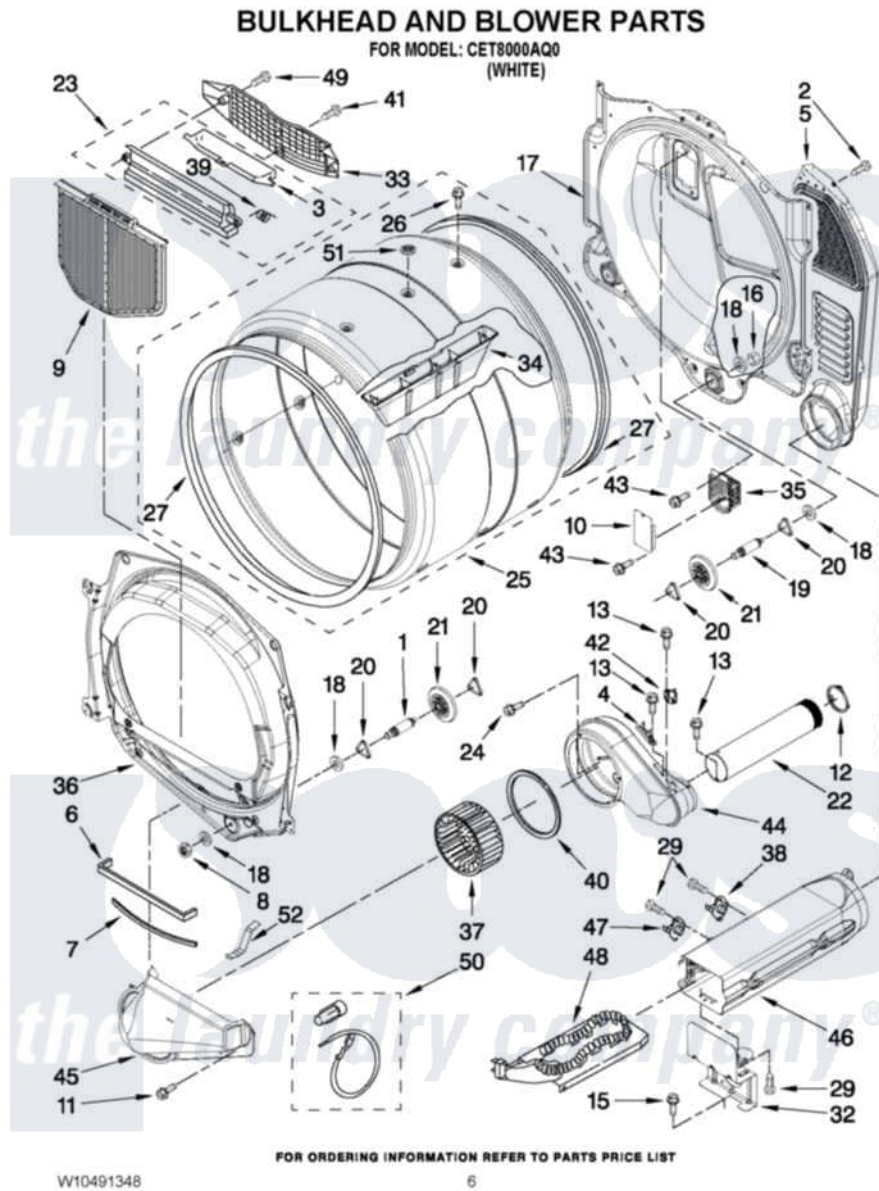

Whirlpool CET8000AQ0 03 - BULKHEAD AND BLOWER PARTS

Whirlpool Commercial Whirlpool CET8000AQ0 Stacked Washer and Dryer Parts Parts Diagram 03 - BULKHEAD AND BLOWER PARTS

[Click on the part number to view part](#)

Item	Original Part Number	Replaced By	Status	Part Description
1	W10359271			Shaft, Drum Roller Threads
2	3390647	488729		Screw
3	W10153413			Door, Lint Screen
4	3392519			Thermal Limiter
5	697354	3387911		Duct-Air
6	697813			Seal, Outlet Housing
7	697814	697813		Seal, Outlet Housing
8	3934666	W10080210		Nut, 3/8 X 16
9	W10049370	W10120998		Screen
10	3402841	8532165		Lens, Drum Light
11	359625	487240		Screw, For Mtg. Service Capacitor
12	W10344699			Collar, Duct
13	8533971	90767		Screw, 8A X 3/8 HeX Washer Head Tapping
15	693995			Screw, Hex Head

16	W10001120	W10080190	Nut, 3/8-16
17	W10080170		Bulkhead, Rear
18	3387459	W10080960	Washer, Support
19	W10359272		Shaft, Roller Drum Threads
20	690997		Washer, Thrust
21	W10314171		Roller, Support Assembly
22	8563728		Exhaust Pipe
23	W10153423		Outlet Grille, Housing Assembly
24	489463		Screw, 8-18 X 1/16
25	W10153420		Complete Drum Assembly
26	W10219342		Screw, Baffle Mounting
27	W10166807	280114	Seal
29	90767		Screw, 8A X 3/8 HeX Washer Head Tapping
32	W10198340		Bracket, Heater Box
33	W10153412		Grille, Outlet
34	W10153409		Baffle, Drum
35	W10410531		Bracket, Drum Light
36	8565061		Bulkhead, Front
37	W10349492		Wheel, Blower
38	8318314	279973	Kit, Thermal Cut-Off
39	3394986		Spring, Lint Screen Door
40	697770		Seal, Cover Plate Blower Housing
41	695240	488729	Screw
42	8577274		Thermostat 295F
43	487909	488729	Screw
44	8544362	W10119255	Housing, Blower
45	8066168	W10128606	Duct-Lint
46	3392537		Box, Heater
47	3391914		Thermostat 295 F
48	3387748		Element, Heater
49	3387230		Screw, 10-16 X 13/16
50	279457		Wire Kit, Terminal
51	W10128544		Housing-Outlet
52	W10345456	8066208	Clip-Exhaust