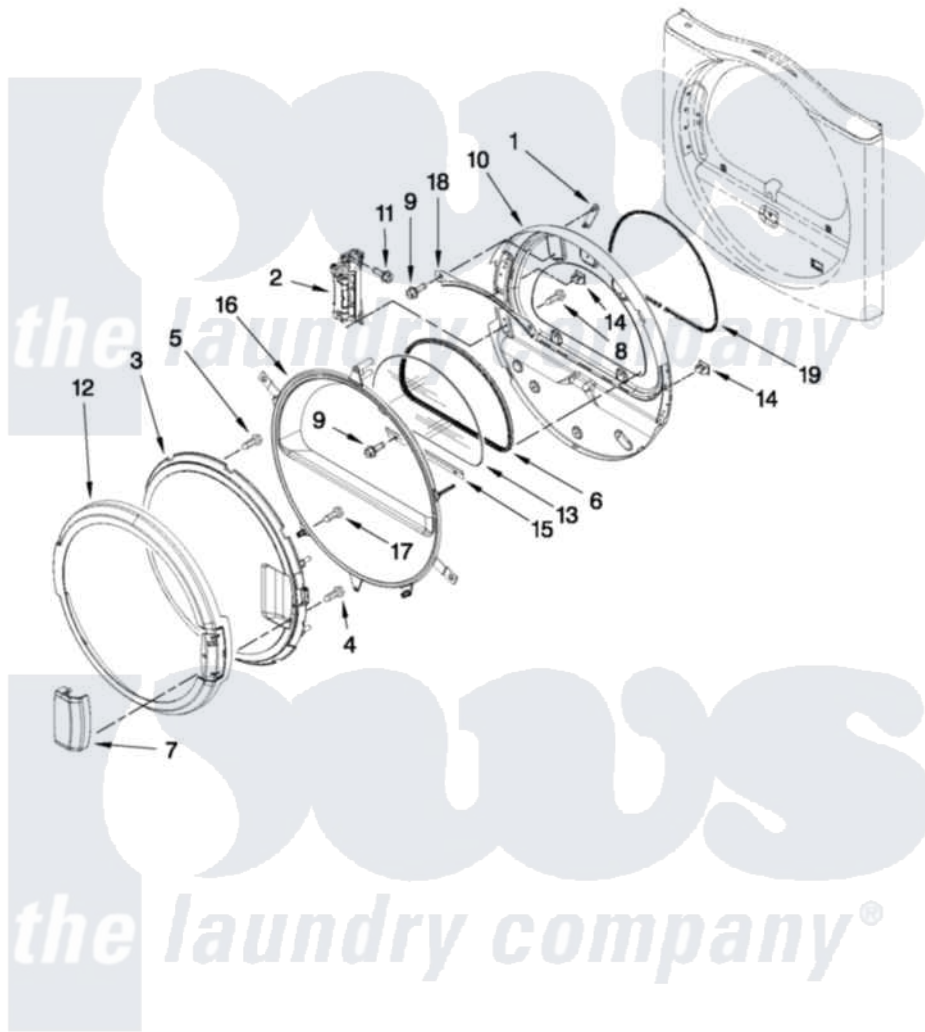

Whirlpool CET8000AQ0 04 - DRYER DOOR PARTS

DRYER DOOR PARTS

FOR MODEL: CET8000AQ0
(WHITE)

FOR ORDERING INFORMATION REFER TO PARTS PRICE LIST

W10491348

8

Whirlpool [Commercial Whirlpool CET8000AQ0 Stacked Washer and Dryer Parts](#) Parts Diagram 04 - DRYER DOOR PARTS

[Click on the part number to view part](#)

Item	Original Part Number	Replaced By	Status	Part Description
1	8565119			Label, Hinge Hole Cover
2	W10304672	8578887		Door Hinge Assembly
3	W10137473			Door Screen Intermediate Assembly Intermediate
4	9742177			Screw, 8-18 X .625
5	3400618			Screw, 6-19 X 3/8
6	8579663			Seal, Window
7	W10112976			Handle, Door
8	W10159996			Screw, 10-24 X 25/64
9	3393258	3373329D		Screw
10	W10421900			Door Assembly
11	355515			Screw, 8-18 X 11/16
12	W10112916			Door, Outer Ring
13	W10286878			Window
14	690081	279570		Latch
15	8519354			Retainer-Window

16 [W10137471](#)

Door, Intermediate

17 [8534022](#)

Screw, 8-18 X 1/16

18 [8519356](#)

Retainer-Window

19 [W10407973](#)

Door Seal