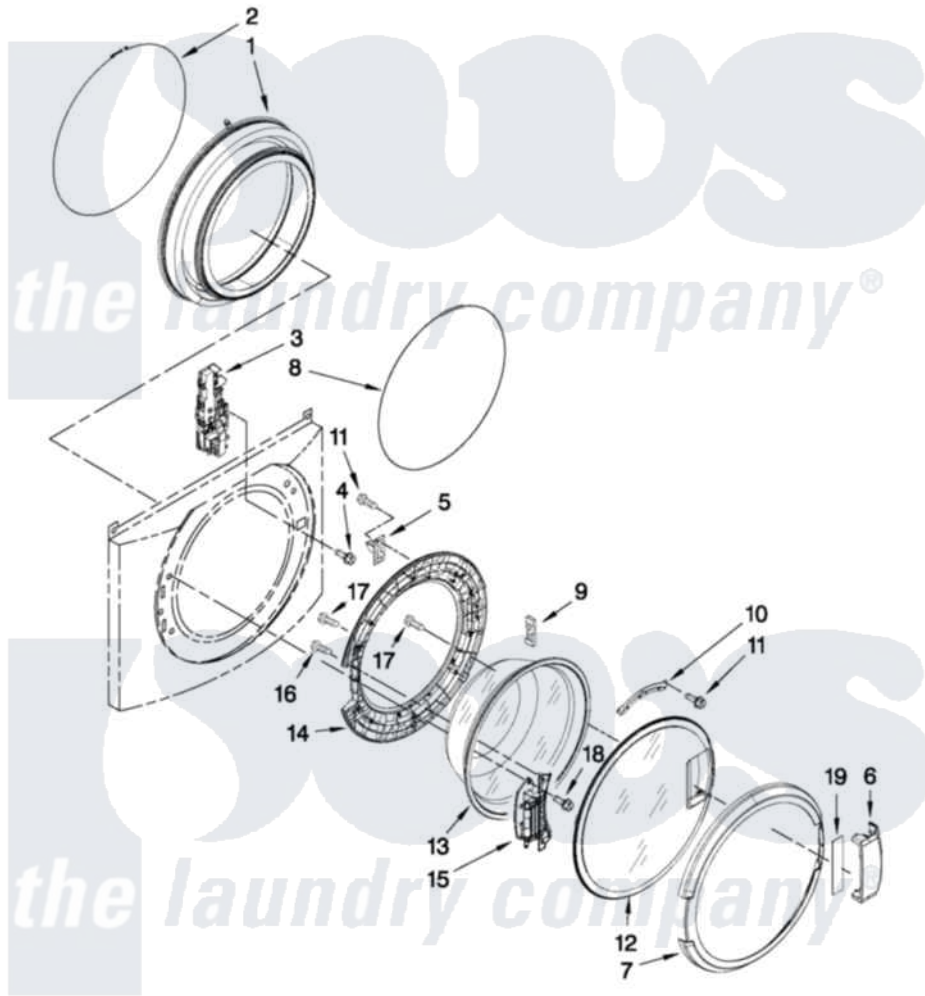

Whirlpool CET8000AQ0 05 - WASHER DOOR PARTS

WASHER DOOR PARTS

FOR MODEL: CET8000AQ0
(WHITE)

FOR ORDERING INFORMATION REFER TO PARTS PRICE LIST

9

W10491348

Whirlpool [Commercial Whirlpool CET8000AQ0 Stacked Washer and Dryer Parts](#) Parts Diagram 05 - WASHER DOOR PARTS

[Click on the part number to view part](#)

Item	Original Part Number	Replaced By	Status	Part Description
1	W10311051			Bellow
2	8540108			Clamp, Bellow To Tub
3	W10375379			Lock, Door
4	8540725			Screw
5	8540221	W10111148		Strike
6	W10117474			Handle, Door
7	W10198440			Trim Ring, Outer Door
8	W10217563			Clamp, Bellow To Front Panel
9	8540115			Clamp, Support
10	8540114			Clamp, Glass
11	8540513	8182214		Screw
12	W10137404			Frame, Door Front Assembly
13	W10388315			Glass, Door
14	W10198442			Frame, Door Back Support
15	W10198417			Hinge, Door
16	8540284	8181660		Screw

17	8540282	8181661	Screw, Actuator
18	W10015090	489442	Screw 3 2217757 Roller, Front
19	W10112927		Pad, Door Handle