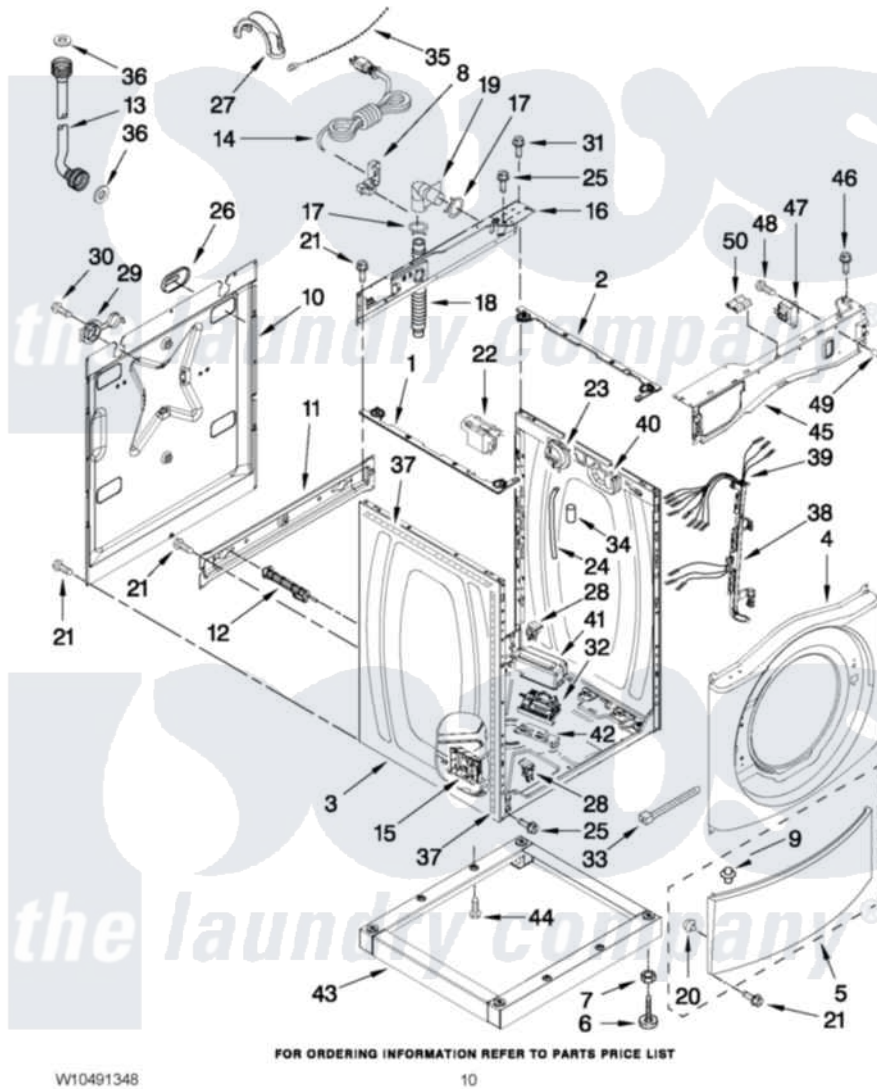

Whirlpool CET8000AQ0 06 - WASHER CABINET PARTS

WASHER CABINET PARTS

FOR MODEL: CET8000AQ0
(WHITE)

Whirlpool Commercial Whirlpool CET8000AQ0 Stacked Washer and Dryer Parts Parts Diagram 06 - WASHER CABINET PARTS

Click on the part number to view part

Item	Original Part Number	Replaced By	Status	Part Description
1	W10405229			Rail-Spacer, Left
2	W10405223			Rail-Spacer, Right
3	W10225458			Cabinet
4	W10306505			Panel, Front
5	8540402			Drawer, Detergent
6	W10245373			Foot, Leveling
7	3359452			Nut, Lock
8	W10110676	8182635		Strain Relief
9	8518891			Rivet
10	W10258342			Panel, Rear
11	W10189659			Brace, Transport
12	W10251449	W10285622		Bolt
13	W10194208	89503		Hose-Inlet
"	8571378	89503		Hose-Inlet
14	W10205500	W10205499		Cord, Power
15	W10384849			Motor Control Unit