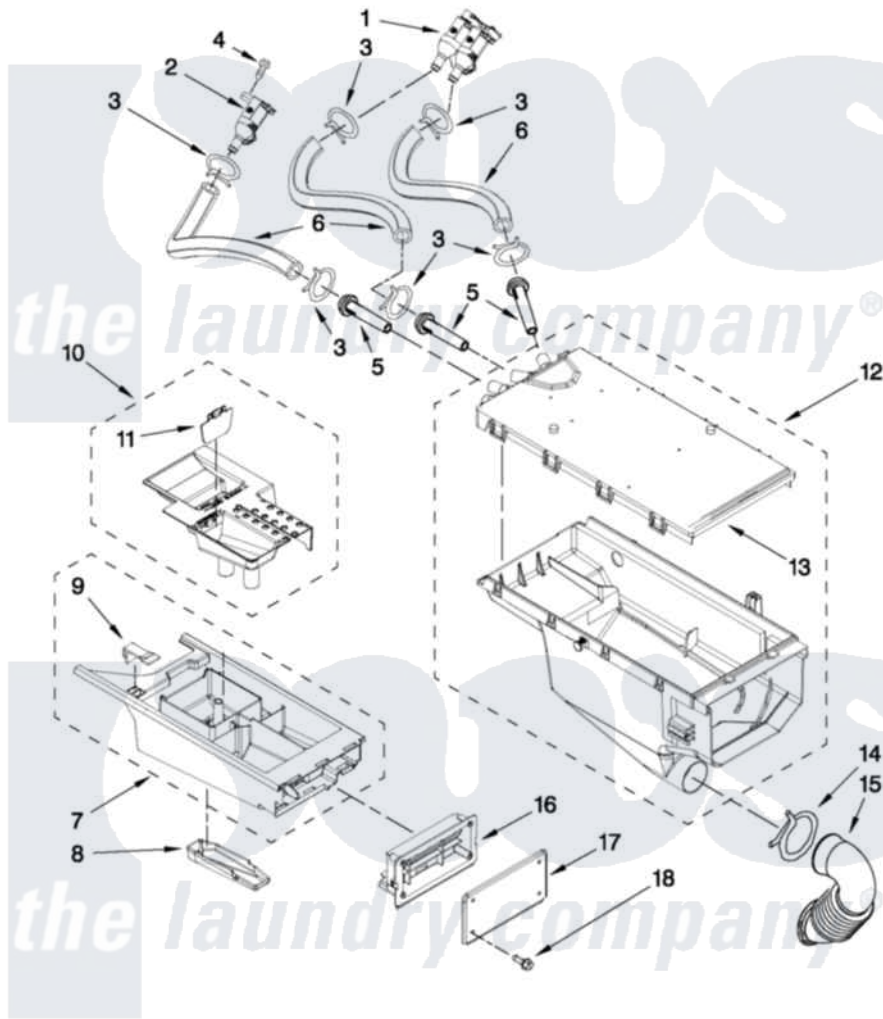

Whirlpool CET8000AQ0 07 - DISPENSER PARTS

DISPENSER PARTS

FOR MODEL: CET8000AQ0
(WHITE)

FOR ORDERING INFORMATION REFER TO PARTS PRICE LIST

W10491348

12

Whirlpool [Commercial Whirlpool CET8000AQ0 Stacked Washer and Dryer Parts](#) Parts Diagram 07 - DISPENSER PARTS

[Click on the part number to view part](#)

Item	Original Part Number	Replaced By	Status	Part Description
1	W10212596			Valve, Water Inlet
2	W10212598			Valve, Water Inlet
3	370450	596669		Clamp, Manifold
4	8540282	8181661		Screw, Actuator
5	8183181			Nozzle, Inlet
6	W10212611			Hose, Valve To Dispenser
7	W10376660	W10395619		Drawer
8	8540399			Cover, Detergent Drawer
9	W10198458			Tab, Drawer Release
10	W10407371	W10433390		Dispenser
11	W10298953			Door, Living Hinge
12	W10212603	W10364594		Dispenser
13	W10212604			Plate, Distribution
14	8281276			Clamp, Hose
15	8540063			Hose, Dispenser To Tub
16	W10405607			Handle, Drawer