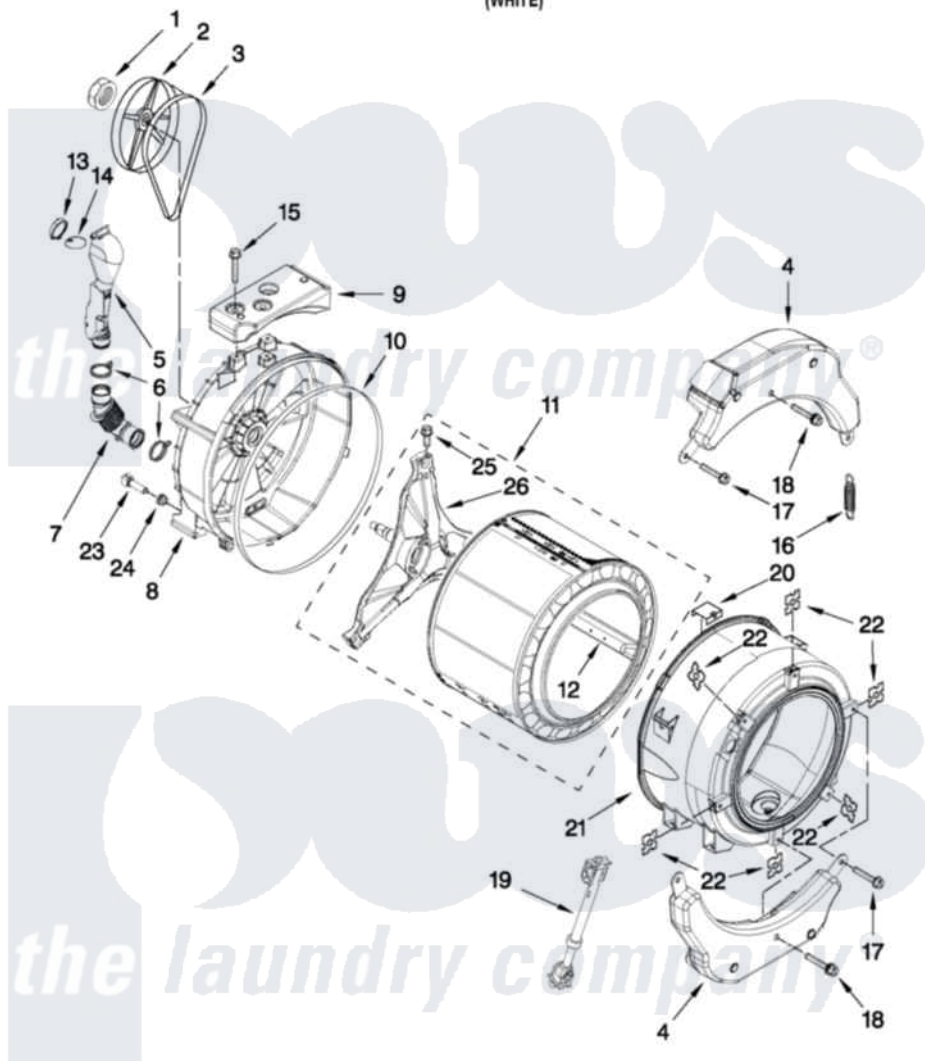

# Whirlpool CET8000AQ0 08 - TUB AND BASKET PARTS

## TUB AND BASKET PARTS

FOR MODEL: CET8000AQ0  
(WHITE)

FOR ORDERING INFORMATION REFER TO PARTS PRICE LIST

W10491348

14

Whirlpool [Commercial Whirlpool CET8000AQ0 Stacked Washer and Dryer Parts](#) Parts Diagram 08 - TUB AND BASKET PARTS

[Click on the part number to view part](#)

Item	Original Part Number	Replaced By	Status	Part Description
1	8533999	<a href="#">W10283361</a>		Nut, Pulley
2	<a href="#">8540088C</a>			Pulley
3	<a href="#">W10260319</a>			Belt, Drive
4	<a href="#">W10223198</a>			Counterweight, Front
5	<a href="#">W10142720</a>			Pipe, Ventilation
6	8540010	<a href="#">W10208156</a>		Clamp
7	<a href="#">8540019</a>			Hose, Exhaust
8	W10303574	<a href="#">W10355044</a>		Tub-Outer
9	<a href="#">W10200747</a>			Counterweight, Rear
10	8540090	<a href="#">W10111158</a>		Gasket
11	<a href="#">W10303571</a>			Basket, Complete
12	<a href="#">W10118982</a>			Baffle, Tub
13	<a href="#">W10142721</a>			Connector -Ventilation
14	<a href="#">W10142722</a>			Flap - Ventilation
15	<a href="#">W10246531</a>			Screw, Rear Counterweight
16	W10010360	<a href="#">280159</a>		Spring

17	W10094780	<a href="#">W10182109</a>	Screw-Kit
18	<a href="#">W10259288</a>		Bolt Assembly, Counterweight Center Hole
19	<a href="#">W10015830</a>		Shock Absorber
20	<a href="#">8540092</a>		Clamp, Tub
21	W10266965	<a href="#">W10312454</a>	Tub-Outer
22	8540072	<a href="#">8182512</a>	Nut, Push-In
23	W10176659	<a href="#">8181705</a>	Ntc
24	<a href="#">8540766</a>		Seal, Rubber
25	<a href="#">8540382</a>		Screw
26	<a href="#">8540342</a>		Crosspiece Assembly