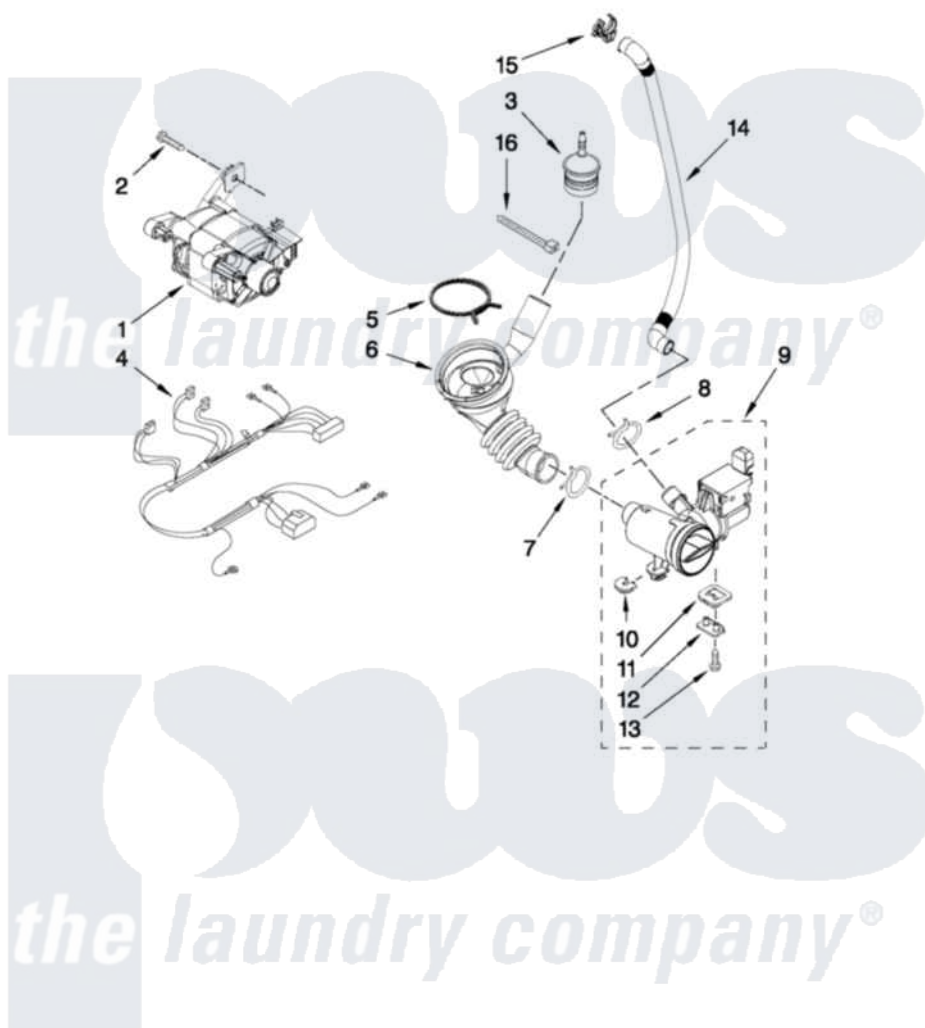

Whirlpool CET8000AQ0 09 - PUMP AND MOTOR PARTS

PUMP AND MOTOR PARTS

FOR MODEL: CET8000AQ0
(WHITE)

FOR ORDERING INFORMATION REFER TO PARTS PRICE LIST

16

W10491348

[Whirlpool Commercial Whirlpool CET8000AQ0 Stacked Washer and Dryer Parts](#) Parts Diagram 09 - PUMP AND MOTOR PARTS

[Click on the part number to view part](#)

Item	Original Part Number	Replaced By	Status	Part Description
1	W10171927			Motor, Drive
2	8540134			Bolt, Motor
3	W10405608			Air Trap
4	W10201879			Harness, Motor
5	8181734	696392		Hose Clamp
6	8540012			Hose, Tub To Pump
7	370448	616099		Clamp
8	356138			Clamp, Hose
9	W10130913			Pump
10	W10034820			Foot, Rubber
11	W10034830			Foot, Rubber
12	8540033			Cap, Right Foot
13	8533964			Screw, 10-16 X 1.25
14	W10272563			Hose, Drain- Inner
15	W10003290	8182209		Retainer, Drain Hose
16	2262071			Cable Tie