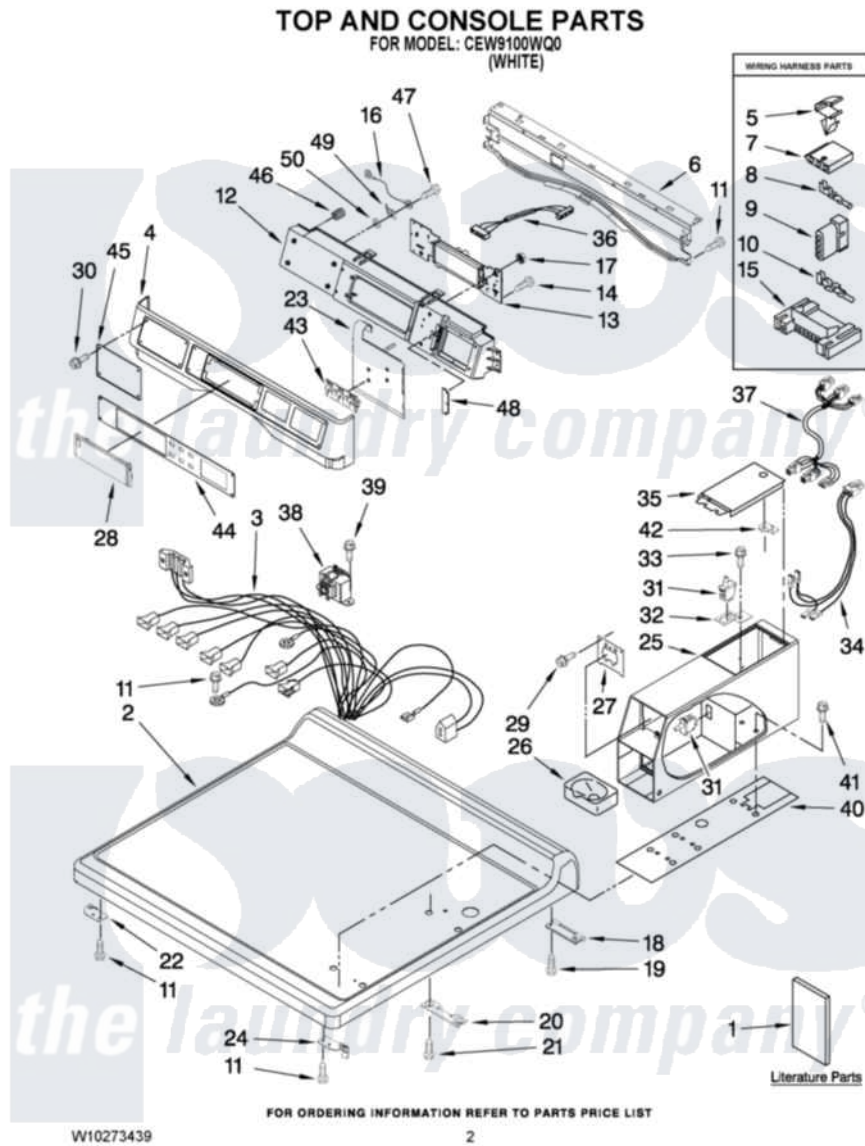

Whirlpool CEW9100WQ0 01 - TOP AND CONSOLE PARTS

Whirlpool Commercial Whirlpool CEW9100WQ0 Dryer Parts Parts Diagram 01 - TOP AND CONSOLE PARTS
Click on the part number to view part

Item	Original Part Number	Replaced By	Status	Part Description
1	W10184516		Not Available	INSTALLATION INSTRUCTION
"	W10239201		Not Available	TECH SHEET
"	W10273439			PARTS LIST
2	W10137411			Top
3	W10111005			Harness, Main
4	W10137459			Console
5	3394427			Clip-Harness
6	8565237			Bracket, Console
7	353424			Plug, Terminal
8	94614			Terminal
9	3936144			Do-It-Yourself Repair Manuals
10	94613	596797		Terminal
11	3390647	488729		Screw
12	W10137427			Console
13	W10166361			User-Interface Assembly
14	489136			Screw, 3-24 X 1/32

15	3395683		Receptacle, Multi-Terminal
16	W10188087		Ground Wire Assembly
17	W10139046		Nut 6-32
18	8565018		Assembly, Hinge And Pin
19	342055	488627	Screw
20	3347825	3353813	Plate, Mounting
21	98445		Screw, 10-16 X 3/4
22	W10137445		Bracket - Top Panel, Left
23	W10135255		Assembly, Membrane Switch And Backer Plate
24	W10137444		Bracket - Top Panel, Right
25	W10171131		Meter Case And Adapter Assembly
26	385421		Funnel, Coin
27	3954761	279950	Funnel
28	W10131114		Cover, Display
29	3400029		Nut, Adapter Plate
30	W10137457		Screw, 8-32 X 3/64
31	W10131838		Switch, Vault And Service Door
32	W10133508		Bracket, Service Switch
33	W10139210		Screw, 8-18 X 5/16
34	W10211244		Wire, Harness Service Switch
35	3351136		Service Door Assembly
36	W10166307		Harness, Communication
37	W10166308		Harness, Meter Case
38	W10131839		Transformer 120 To 22.5 Vac
39	8533971	90767	Screw, 8A X 3/8 HeX Washer Head Tapping
40	W10137448		Cushion, Meter Case
41	3349065		Bolt, Meter Case Mounting
42	W10156125		Cam-Lock
43	W10137455		Push Button
44	W10137441		Fascia-Console
45	W10137462		Fascia-Dispenser
46	W10189313		Inserts
47	488234		Screw 8-32 X 1/4
48	W10187276		Seal, Console
49	3373818		Tab-Grounding
50	W10189075		Washer, Brass