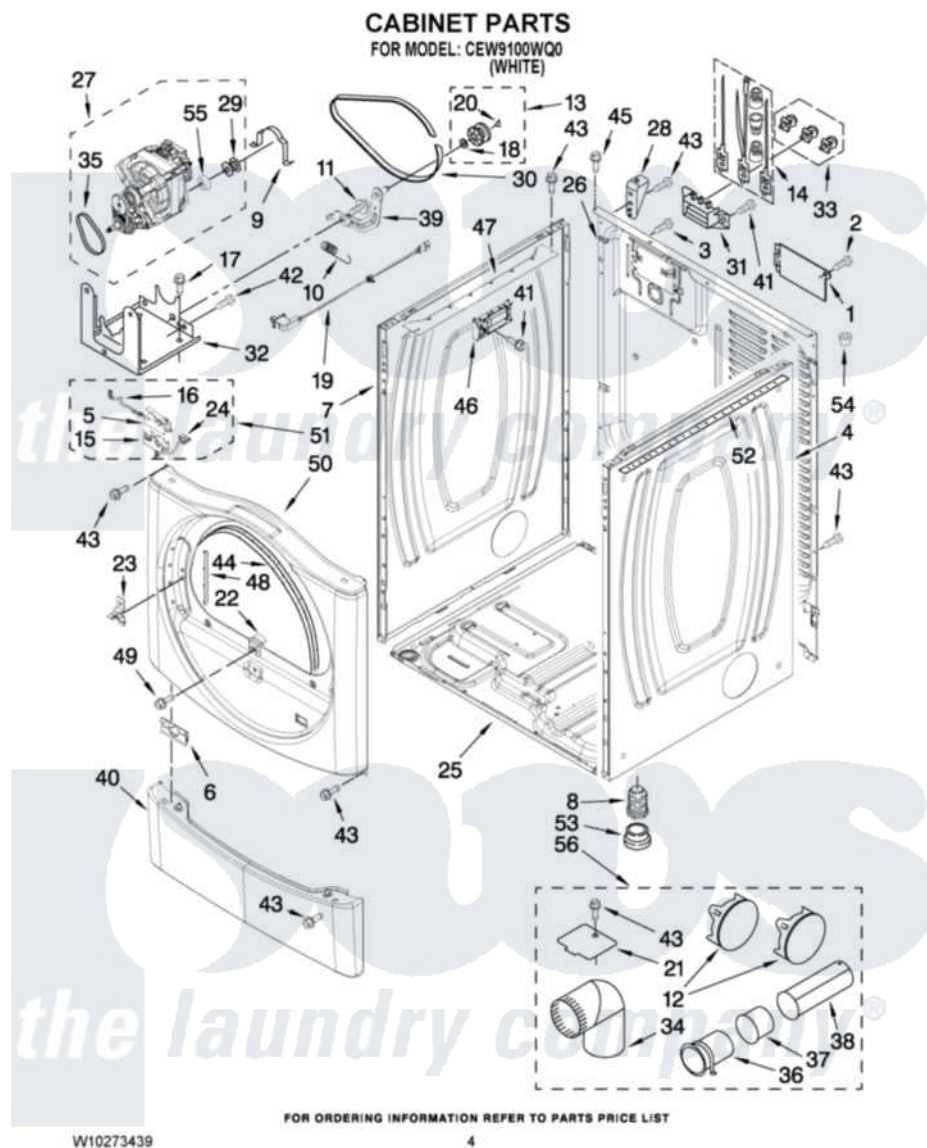

Whirlpool CEW9100WQ0 02 - CABINET PARTS

Whirlpool [Commercial Whirlpool CEW9100WQ0 Dryer Parts](#) Parts Diagram 02 - CABINET PARTS
 Click on the part number to view part

Item	Original Part Number	Replaced By	Status	Part Description
1	8576583	W10119283		Cover, Terminal Block
2	3390814	90767		Screw, 8A X 3/8 HeX Washer Head Tapping
3	8533974	4331106		Screw, No.10-32 X 7/16
4	8565048			Panel, Side
5	8564010			Assembly, Switch And Actuator
6	8519459			Clip, Toe Panel
7	8565054			Panel, Side
8	3392100	49621		Feet-Leveling
"	279810			Foot-Optional
9	660658			Clamp, Motor Mounting 343481 685441
10	3387374			Spring, Idler
11	3389420			Retainer-Idler 1/4-20 X 1/16
12	49252			Plug, Multivent
13	3388672	279640		Pulley-ldr