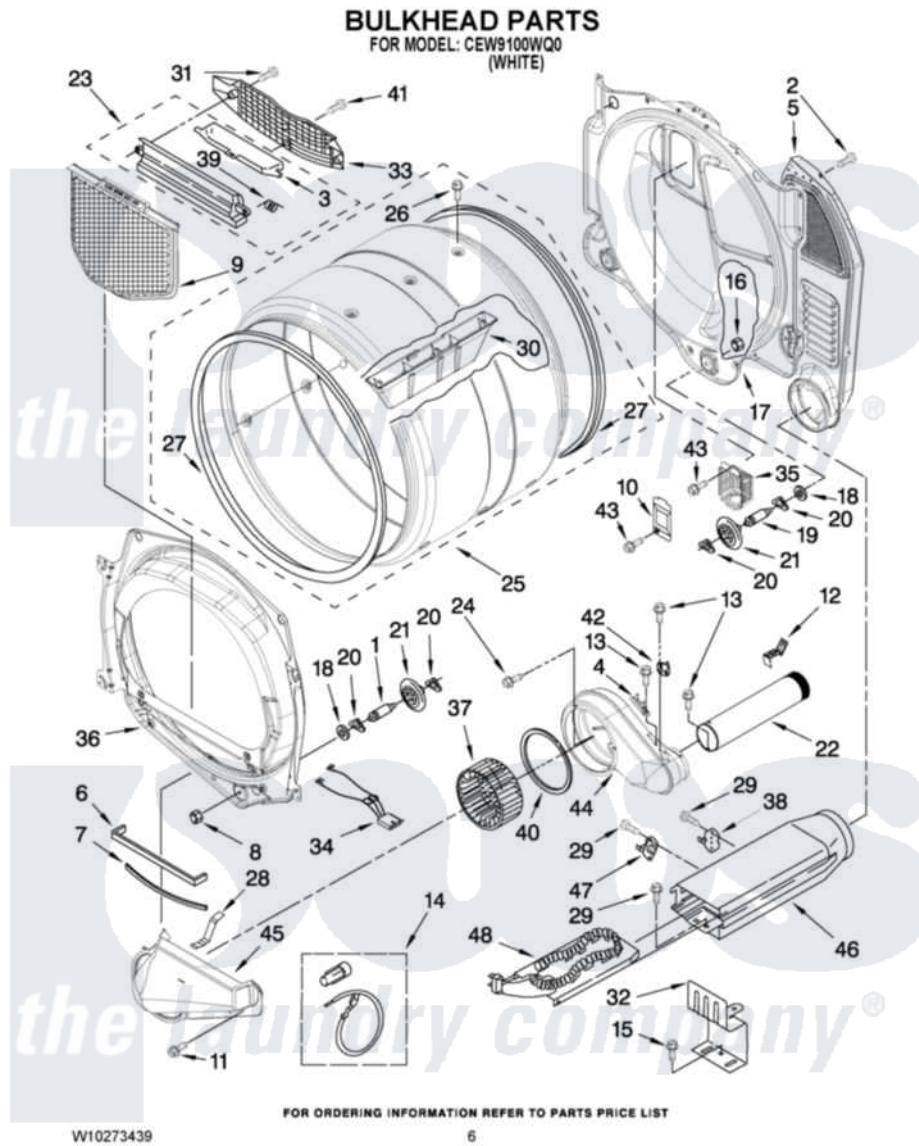

# Whirlpool CEW9100WQ0 03 - BULKHEAD PARTS

Whirlpool [Commercial Whirlpool CEW9100WQ0 Dryer Parts](#) Parts Diagram 03 - BULKHEAD PARTS  
Click on the part number to view part

Item	Original Part Number	Replaced By	Status	Part Description
1	<a href="#">8575324</a>	<a href="#">W10359271</a>		Shaft, Drum Roller Threads
2	3390647	<a href="#">488729</a>		Screw
3	<a href="#">W10153413</a>			Door, Lint Screen
4	<a href="#">3392519</a>			Thermal Limiter
5	697354	<a href="#">3387911</a>		Duct-Air
6	<a href="#">697813</a>			Seal, Outlet Housing
7	697814	<a href="#">697813</a>		Seal, Outlet Housing
8	3934666	<a href="#">W10080210</a>		Nut, 3/8 X 16
9	W10049370	<a href="#">W10120998</a>		Screen
10	3402841	<a href="#">8532165</a>		Lens, Drum Light
11	359625	<a href="#">487240</a>		Screw, For Mtg. Service Capacitor
12	<a href="#">8572105</a>			Retainer, Toe Panel
13	8533971	<a href="#">90767</a>		Screw, 8A X 3/8 HeX Washer Head Tapping
14	<a href="#">279457</a>			Wire Kit, Terminal
15	<a href="#">693995</a>			Screw, Hex Head