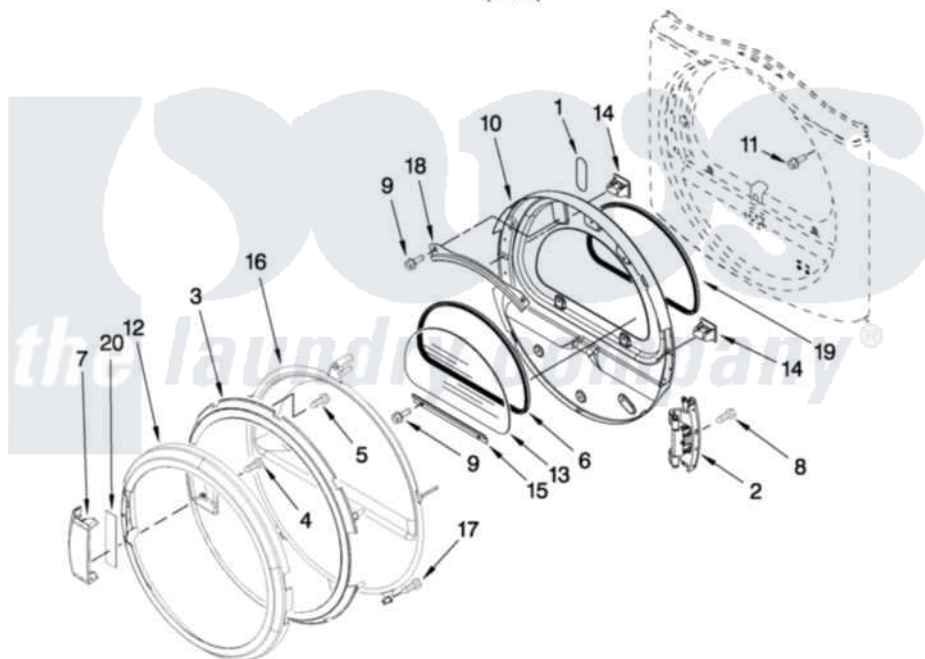

Whirlpool CEW9100WQ0 04 - DOOR PARTS

DOOR PARTS FOR MODEL: CEW9100WQ0 (WHITE)

FOR ORDERING INFORMATION REFER TO PARTS PRICE LIST

W10273439

8

Whirlpool [Commercial Whirlpool CEW9100WQ0 Dryer Parts](#) Parts Diagram 04 - DOOR PARTS
Click on the part number to view part

Item	Original Part Number	Replaced By	Status	Part Description
1	W10256915			Label, Hinge Hole Cover
2	W10175141			Door Hinge Assembly
3	W10137473			Door Screen Intermediate Assembly Intermediate
4	9742177			Screw, 8-18 X .625
5	3400618			Screw, 6-19 X 3/8
6	8579663			Seal, Window
7	W10117477	W10112976		Handle, Door
8	W10159996			Screw, 10-24 X 25/64
9	3393258	3373329D		Screw
10	W10259900	W10164062		Door Assembly
11	355515			Screw, 8-18 X 11/16
12	W10112916			Door, Outer Ring
13	W10286878			Window
14	690081	279570		Latch
15	8519354			Retainer-Window
16	W10137471			Door, Intermediate

17	8534022	Screw, 8-18 X 1/16
18	8519356	Retainer-Window
19	W10163915	Door Seal
20	W10112927	Pad, Door Handle