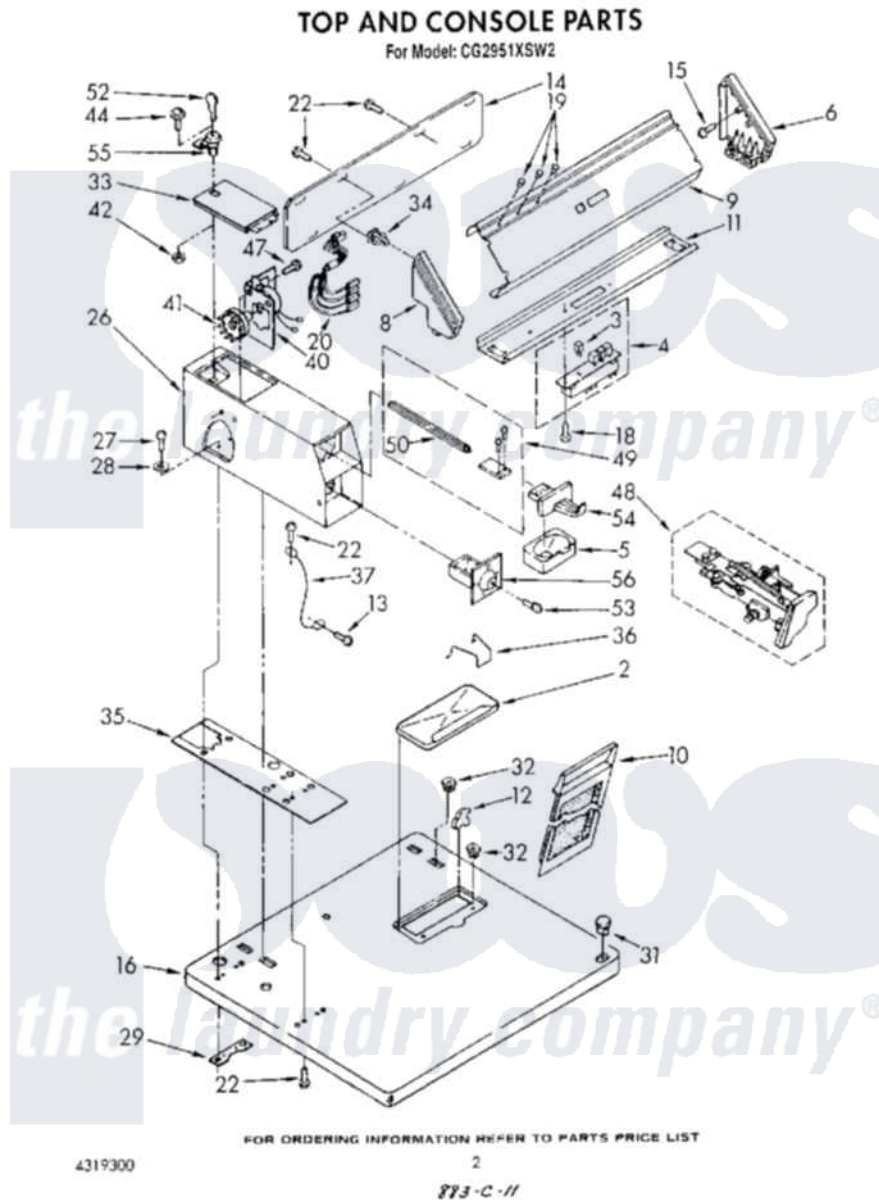

Whirlpool CG2951XSW2 02 - TOP AND CONSOLE

Whirlpool [Commercial Whirlpool CG2951XSW2 Dryer Parts](#) Parts Diagram 02 - TOP AND CONSOLE
Click on the part number to view part

Item	Original Part Number	Replaced By	Status	Part Description
2	688150	697367		Cover
"	689310	697368		Cover
3	3348587			Button, Pushbutton
4	697558	3394075		Switch, Pushbutton
5	385421			Funnel, Coin
6	63795	285653		Endcap
8	3347710	3347718		End Cap
9	3387362			Panel, Control
10	690634	339392		Screen, Lint
11	4319335	3949733		Bracket, Control
12	339230	3978606		Hinge, Lint Lid
"	339229	W10044470		Hinge, RH
13	339805			Screw, 10-32 X 3/16
14	4319339	3387978		Panel, Rear Console
15	355326		Not Available	Screw, End Cap To Bracket (4)
16	3390464	3402300		Top

"	3390465	3402301	Top
18	9424101	965173	Screw, 8 X 3/8 Phlps. Round Hd.
19	3348109		Lens Light
20	3388650	Not Available	Lights, Indicator (240 Volts)
22	343641	681414	Screw, 10AB X 1/2
26	4319336	8527844	Case
"	4319346	279995	Case
27	4319338	Not Available	Bolt, 5/16-24 x 1
28	4319337		Washer, 5/16
29	3347825	3353813	Plate, Mounting
31	387371		Lock, Plug Also Available
32	98460		Nut, Push-In
33	4319340	3351136	Service Door Assembly
"	4319341	Not Available	Door, Service (Almond)
34	689559		Nut, Push-In
35	3348850	3954812	Cushion, Meter Case
36	3352295		Guide, Drawer
37	690853		Wire, Ground
40	3387975	279737	Timer
41	3387974		Timing Cam
"	339855		Timing Cam
"	343777		Timing Cam
42	4319352		Nut, Cage
44	358409		Screw And Washer
47	339805		Screw, 10-32 X 3/16