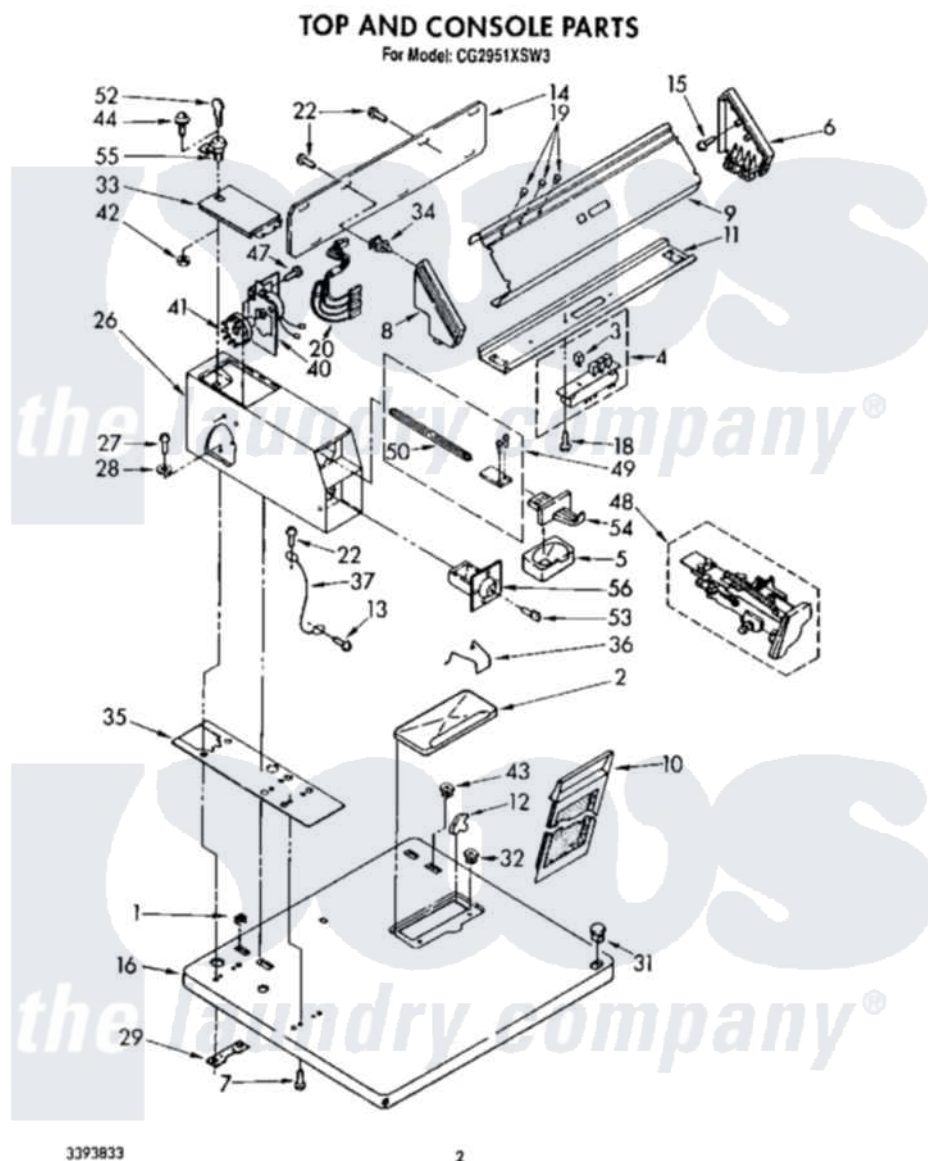

Whirlpool CG2951XSW3 02 - TOP AND CONSOLE

Whirlpool [Commercial Whirlpool CG2951XSW3 Dryer Parts](#) Parts Diagram 02 - TOP AND CONSOLE
Click on the part number to view part

Item	Original Part Number	Replaced By	Status	Part Description
1	358472			Stop, Push-In Top
2	688150	697367		Cover
"	689313		Not Available	Cover, Lint Screen (Golden Harvest)
"	689310	697368		Cover
3	3348587			Button, Pushbutton
4	697558	3394075		Switch, Pushbutton
5	385421			Funnel, Coin
6	63795	285653		Endcap
7	98445			Screw, 10-16 X 3/4
8	3347710	3347718		End Cap
9	3393405	3387362		Panel, Control
10	690634	339392		Screen, Lint
11	3392280	3949733		Bracket, Control
12	339230	3978606		Hinge, Lint Lid
"	339229	W10044470		Hinge, RH
13	339805			Screw, 10-32 X 3/16

14	3387978		Panel, Rear Console
15	355326	Not Available	Screw, End Cap To Bracket (4)
16	3397289	3402300	Top
"	3397290	3402301	Top
"	3397291		Top
18	9424101	965173	Screw, 8 X 3/8 Phlps. Round Hd.
19	3348109		Lens Light
20	3388650	Not Available	Lights, Indicator (240 Volts)
22	343641	681414	Screw, 10AB X 1/2
26	3387752	8527844	Case
"	3387754	Not Available	Case, Meter (Golden Harvest)
"	3387753	279995	Case
27	3349065		Bolt, Meter Case Mounting
28	138485		Washer, 5/16
29	3347825	3353813	Plate, Mounting
30	64211	388326	Screw, 8-18 X 1.25
31	387371		Lock, Plug Also Available
32	98460		Nut, Push-In
33	385757	3351136	Service Door Assembly
"	385760	285880	Door
"	385758	Not Available	Door, Service (Almond)
34	689559		Nut, Push-In
35	3348850	3954812	Cushion, Meter Case
36	3352295		Guide, Drawer
37	340025	687133	Wire
40	3387975	279737	Timer
41	3387974		Timing Cam
"	339855		Timing Cam
"	343777		Timing Cam
42	90406		Cage Nut, 5/16-18
43	358473		Nut, Push-In
44	358409		Screw And Washer
47	339805		Screw, 10-32 X 3/16