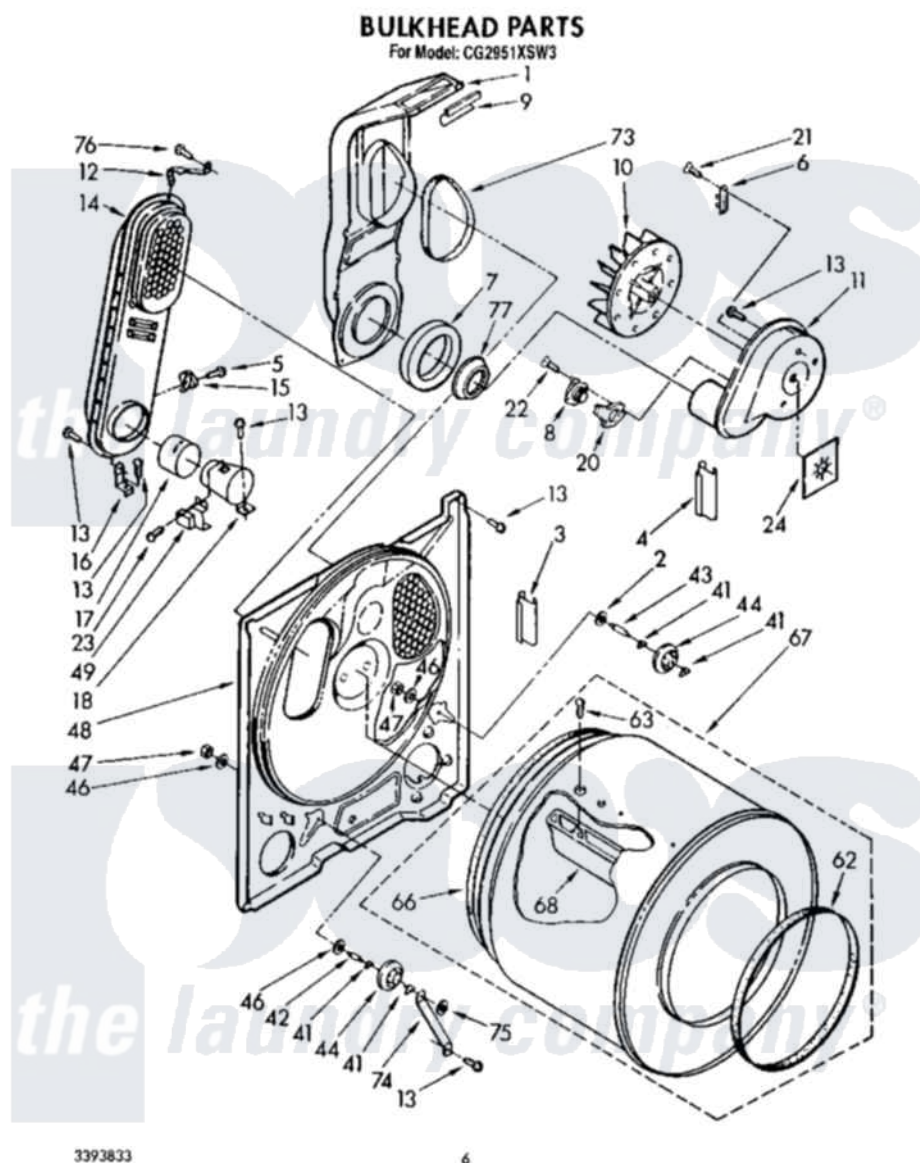

Whirlpool CG2951XSW3 04 - BULKHEAD, LIT/OPTIONAL

Whirlpool Commercial Whirlpool CG2951XSW3 Dryer Parts Parts Diagram 04 - BULKHEAD, LIT/OPTIONAL
Click on the part number to view part

Item	Original Part Number	Replaced By	Status	Part Description
1	694283	279505		Chute
2	3388703			Washer, Support
3	686889			Pad
4	3392247	686889		Pad
5	90767			Screw, 8A X 3/8 HeX Washer Head Tapping
6	3392519			Thermal Limiter
7	347139			Seal, Lint Chute
8	660039	694674		Thermistor-Fix
"	341146	694674		Thermistor-Fix
9	686770	686769		Protector, Support
10	694089			Wheel, Blower
11	695081	8577230		Housing, Blower
12	337272	279771		CLIP
13	343641	681414		Screw, 10AB X 1/2
14	685458	279900		Box
15	660036	279048		Thermistor-Fix