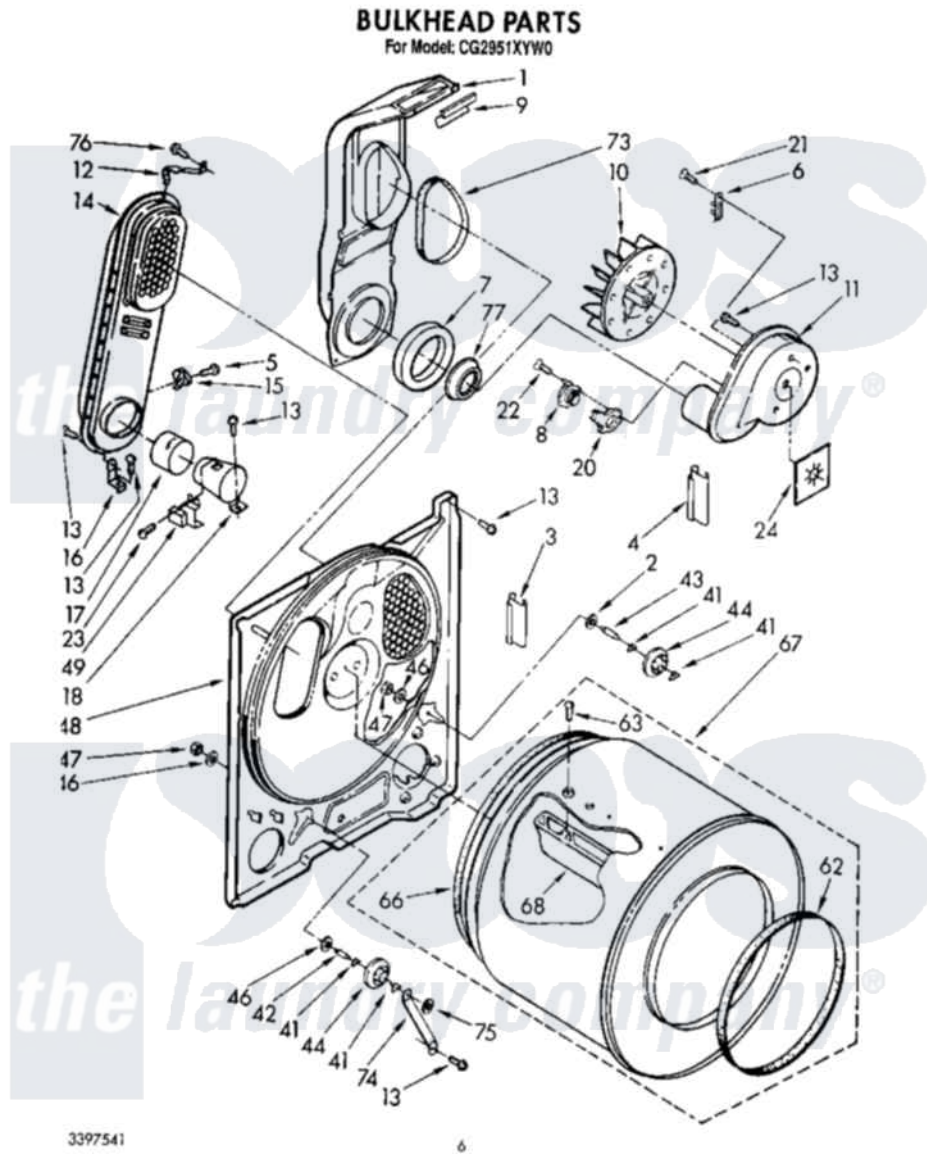

Whirlpool CG2951XYG0 04 - BULKHEAD, LIT/OPTIONAL

Whirlpool [Commercial Whirlpool CG2951XYG0 Dryer Parts](#) Parts Diagram 04 - BULKHEAD, LIT/OPTIONAL
Click on the part number to view part

| Item | Original Part Number | Replaced By | Status | Part Description |
|------|-------------------------|-------------------------|--------|---|
| 1 | 694283 | 279505 | | Chute |
| 2 | 3388703 | | | Washer, Support |
| 3 | 686889 | | | Pad |
| 4 | 3392247 | 686889 | | Pad |
| 5 | 90767 | | | Screw, 8A X 3/8 HeX Washer Head Tapping |
| 6 | 3392519 | | | Thermal Limiter |
| 7 | 347139 | | | Seal, Lint Chute |
| 8 | 660039 | 694674 | | Thermistor-Fix |
| " | 341146 | 694674 | | Thermistor-Fix |
| 9 | 686770 | 686769 | | Protector, Support |
| 10 | 694089 | | | Wheel, Blower |
| 11 | 695081 | 8577230 | | Housing, Blower |
| 12 | 337272 | 279771 | | CLIP |
| 13 | 343641 | 681414 | | Screw, 10AB X 1/2 |
| 14 | 685458 | 279900 | | Box |
| 15 | 660036 | 279048 | | Thermistor-Fix |