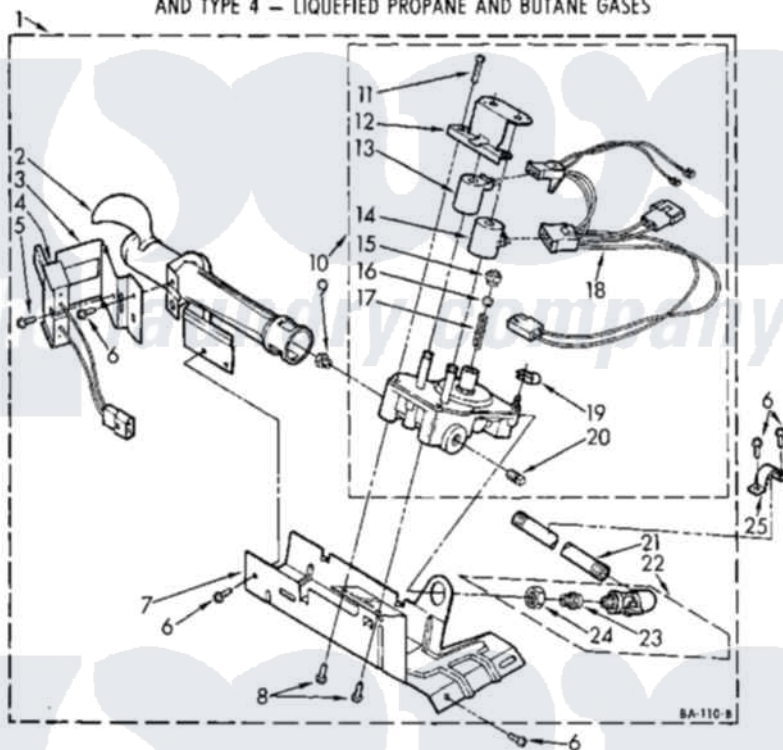

Whirlpool CG2951XYG0 05 - 694670 BURNER

694670 BURNER ASSEMBLY

For Model: CG2951XYW0

USE WITH TYPE 1 – NATURAL, TYPE 2 – MIXED, TYPE 3 – MANUFACTURED
AND TYPE 4 – LIQUEFIED PROPANE AND BUTANE GASES

3397541

8

Whirlpool [Commercial Whirlpool CG2951XYG0 Dryer Parts](#) Parts Diagram 05 - 694670 BURNER

[Click on the part number to view part](#)

Item	Original Part Number	Replaced By	Status	Part Description
1	694670	W10492502		Burner-Gas
2	688617	693140		Burner
3	694298			Bracket, Ignitor
4	660991	279311		Ignitor
"	686590	279311		Ignitor
5	686953	3393909		Screw, 8-32 X 7/8
6	343641	681414		Screw, 10AB X 1/2
7	693986			Base, Burner
8	339527	90767		Screw, 8A X 3/8 HeX Washer Head Tapping
9	234826			Orifice, Burner Type 1
"	15775	72017		Paint, Touch-Up
"	15419		Not Available	Orifice, Burner (Type 3)
"	229742			Orifice, Burner
"	234868			Orifice, Burner
10	694054	279923		NAT Gas
11	694421			Screw, Bracket Mounting