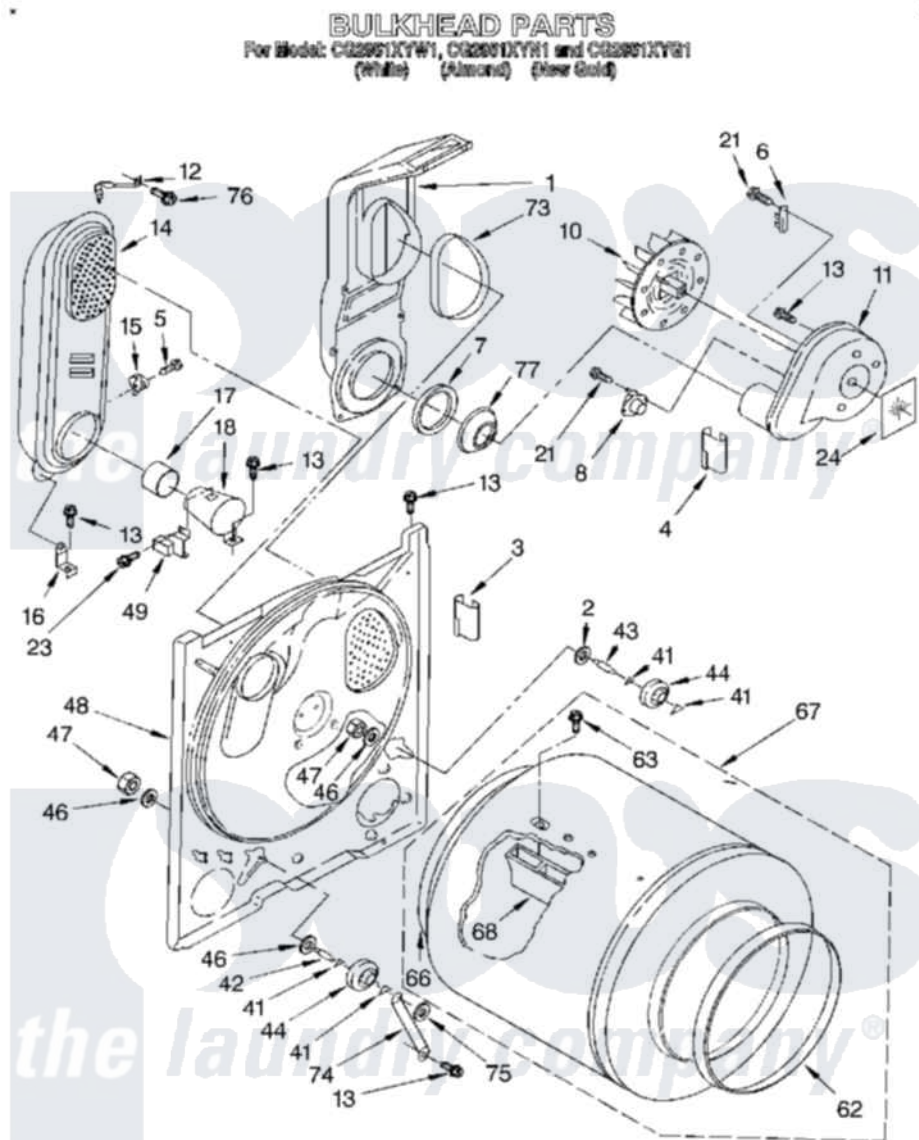

# Whirlpool CG2951XYG1 03 - BULKHEAD, LIT/OPTIONAL

4377274

5

Whirlpool [Commercial Whirlpool CG2951XYG1 Dryer Parts](#) Parts Diagram 03 - BULKHEAD, LIT/OPTIONAL  
Click on the part number to view part

Item	Original Part Number	Replaced By	Status	Part Description
1	694283	<a href="#">279505</a>		Chute
2	<a href="#">3388703</a>			Washer, Support
3	<a href="#">686889</a>			Pad
4	3392247	<a href="#">686889</a>		Pad
5	<a href="#">90767</a>			Screw, 8A X 3/8 HeX Washer Head Tapping
6	<a href="#">3392519</a>			Thermal Limiter
7	<a href="#">347139</a>			Seal, Lint Chute
8	<a href="#">3387134</a>			Thermostat, Internal-Bias
10	<a href="#">694089</a>			Wheel, Blower
11	695081	<a href="#">8577230</a>		Housing, Blower
12	3398161	<a href="#">279771</a>		CLIP
13	343641	<a href="#">681414</a>		Screw, 10AB X 1/2
14	685458	<a href="#">279900</a>		Box
15	3388697	<a href="#">279048</a>		Thermistor-Fix
16	337445		Not Available	Support, Heater Box (2)
17	337450	<a href="#">279900</a>		Box