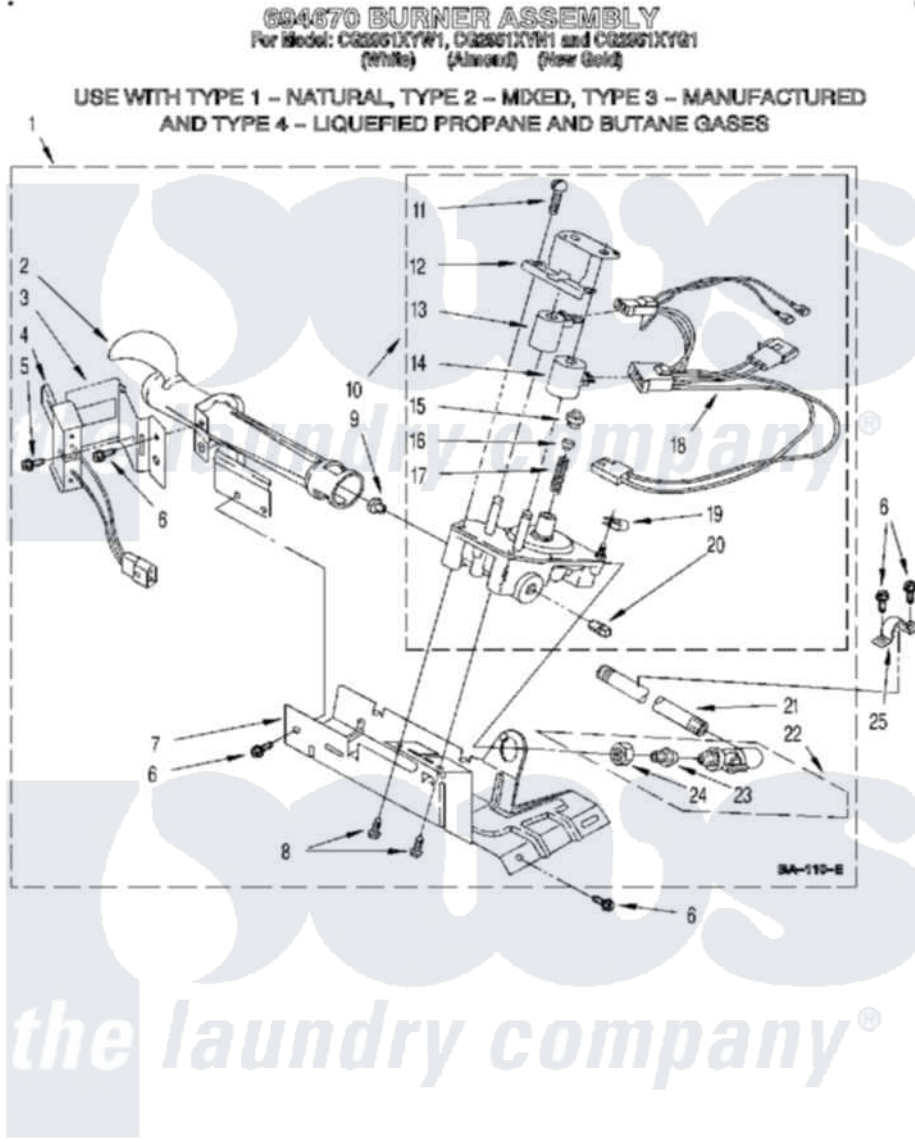

# Whirlpool CG2951XYG1 04 - 694670 BURNER ASSEMBLY

637274

7

Whirlpool [Commercial Whirlpool CG2951XYG1 Dryer Parts](#) Parts Diagram 04 - 694670 BURNER ASSEMBLY  
 Click on the part number to view part

Item	Original Part Number	Replaced By	Status	Part Description
1	694670	<a href="#">W10492502</a>		Burner-Gas
2	688617	<a href="#">693140</a>		Burner
3	<a href="#">694298</a>			Bracket, Ignitor
4	660991	<a href="#">279311</a>		Ignitor
"	686590	<a href="#">279311</a>		Ignitor
5	686953	<a href="#">3393909</a>		Screw, 8-32 X 7/8
6	343641	<a href="#">681414</a>		Screw, 10AB X 1/2
7	<a href="#">693986</a>			Base, Burner
8	339527	<a href="#">90767</a>		Screw, 8A X 3/8 Hex Washer Head Tapping
9	<a href="#">234826</a>			Orifice, Burner Type 1
"	<a href="#">15775</a>	<a href="#">72017</a>		Paint, Touch-Up
"	15419		Not Available	Orifice, Burner (Type 3)
"	<a href="#">229742</a>			Orifice, Burner
"	<a href="#">234868</a>			Orifice, Burner
10	694054	<a href="#">279923</a>		NAT Gas
11	<a href="#">694421</a>			Screw, Bracket Mounting

12	<a href="#">694538</a>		Bracket, Shunt
13	<a href="#">694540</a>		Coil, 60 Hz
14	<a href="#">694539</a>		Coil, 60 Hz
15	<a href="#">694424</a>		Leak, Limiter
16	<a href="#">694423</a>		Screw, Regulator Adjustment
17	<a href="#">694422</a>		Spring, Regulator
18	694426	<a href="#">3401850</a>	Harness-Gas
19	694510	Not Available	Clip, Harness
20	239822	<a href="#">W10295523</a>	Plug, Pipe
21	233273	Not Available	Pipe, Gas Supply
22	<a href="#">345062</a>		Valve
23	<a href="#">3393767</a>		Pipe, Tail
24	<a href="#">233076</a>		Nut, Compression
25	<a href="#">341029</a>		Clamp, Pipe Door Spring
"	694572	<a href="#">49572A</a>	Conversion Kit To Type L.p.g.f