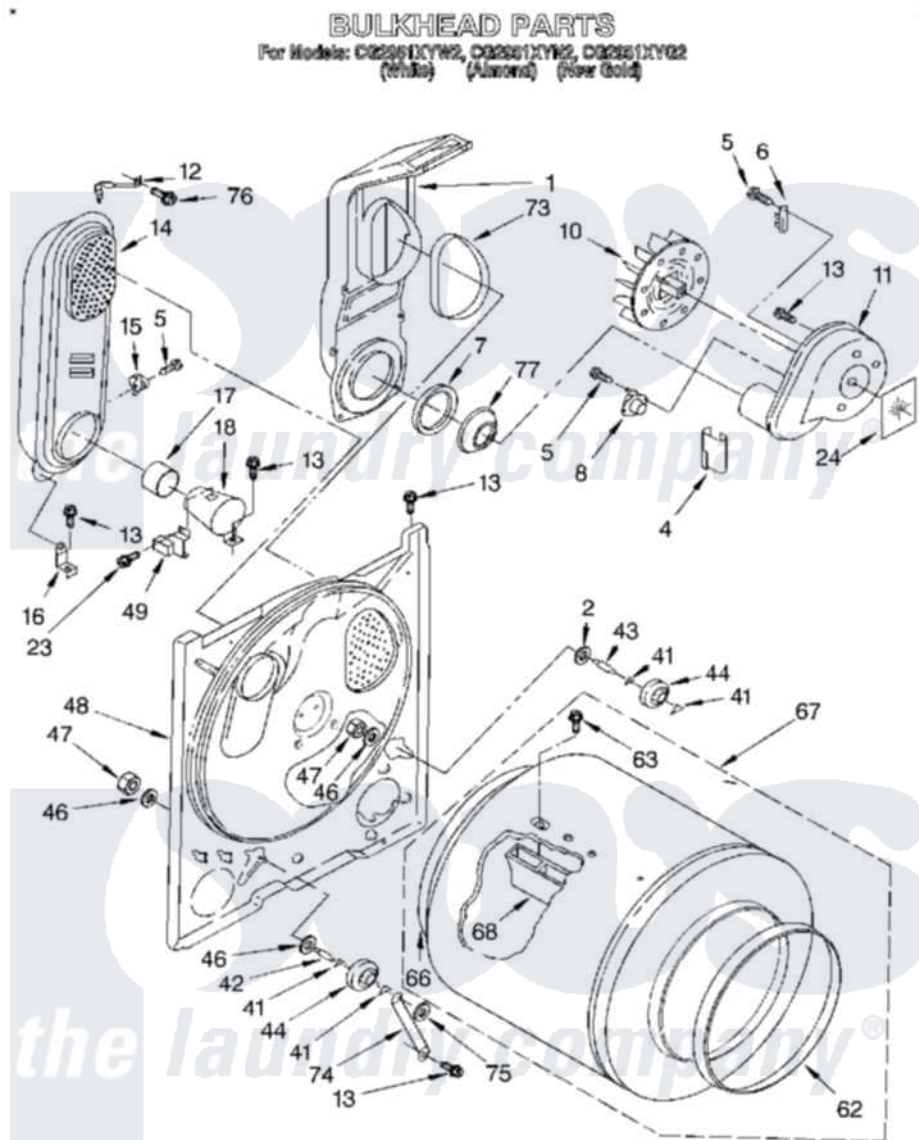

Whirlpool CG2951XYG2 03 - BULKHEAD, LIT/OPTIONAL

A377431

5

Whirlpool [Commercial Whirlpool CG2951XYG2 Dryer Parts](#) Parts Diagram 03 - BULKHEAD, LIT/OPTIONAL
Click on the part number to view part

Item	Original Part Number	Replaced By	Status	Part Description
1	694283	279505		Chute
2	3388703			Washer, Support
4	3392247	686889		Pad
5	90767			Screw, 8A X 3/8 Hex Washer Head Tapping
6	3392519			Thermal Limiter
7	347139			Seal, Lint Chute
8	3387134			Thermostat, Internal-Bias
10	694089			Wheel, Blower
11	695081	8577230		Housing, Blower
12	3398161	279771		CLIP
13	343641	681414		Screw, 10AB X 1/2
14	685458	279900		Box
15	3388697	279048		Thermistor-Fix
16	337445		Not Available	Support, Heater Box (2)
17	337450	279900		Box
18	347389	279900		Box

23	339554	3390631	Screw, 10-16 X 3/8
24	3392123	3394196	Seal, Blower Shaft
41	690997		Washer, Thrust
42	3399506	W10359270	Shaft, Drum Roller Threads
43	3399507	W10359269	Shaft, Drum Roller Threads
44	3397588	349241T	Support
46	348197		Washer, Support
47	3359452		Nut, Lock
48	3397260	279793	Bulkhead
49	338906		Radiant, Sensor
62	3394508		Ring, Bearing
63	97787	W10109200	Screw, Baffle Mounting
66	337449	239087	Seal
67	3396776	3396775	Drum Assembly
68	342847		Baffle, Drum
73	339956		Seal, Air Duct To Bulkhead
74	3394133	3976434	Bracket, Support Shaft
75	90296		Nut, Push On
76	3400800	489463	Screw, 8-18 X 1/16
77	696302		Shield, Exhaust
	LIT3395308	Not Available	Instructions, Installation
"	LIT348772	Not Available	Literature Parts (Instructions, Multi-Venting)
"	LIT692257	Not Available	Sheet, Top Lock Instruction
"	LIT3401137	Not Available	Label, Wiring Diagram
"	72017		Paint, Touch-Up
"	72107		Paint, Touch-Up
"	72110		Paint, Touch-Up 1/2 Oz.
"	350930		Paint, Pressurized Spray B
"	350956		Paint, Spray 13 Oz.
"	261890		Golden Harvest
"	350938		Paint, Pressurized Spray B
"	799344		Paint, Touch-Up)
"	978883		Almond
"	261891	Not Available	Golden Harvest (Uncut)