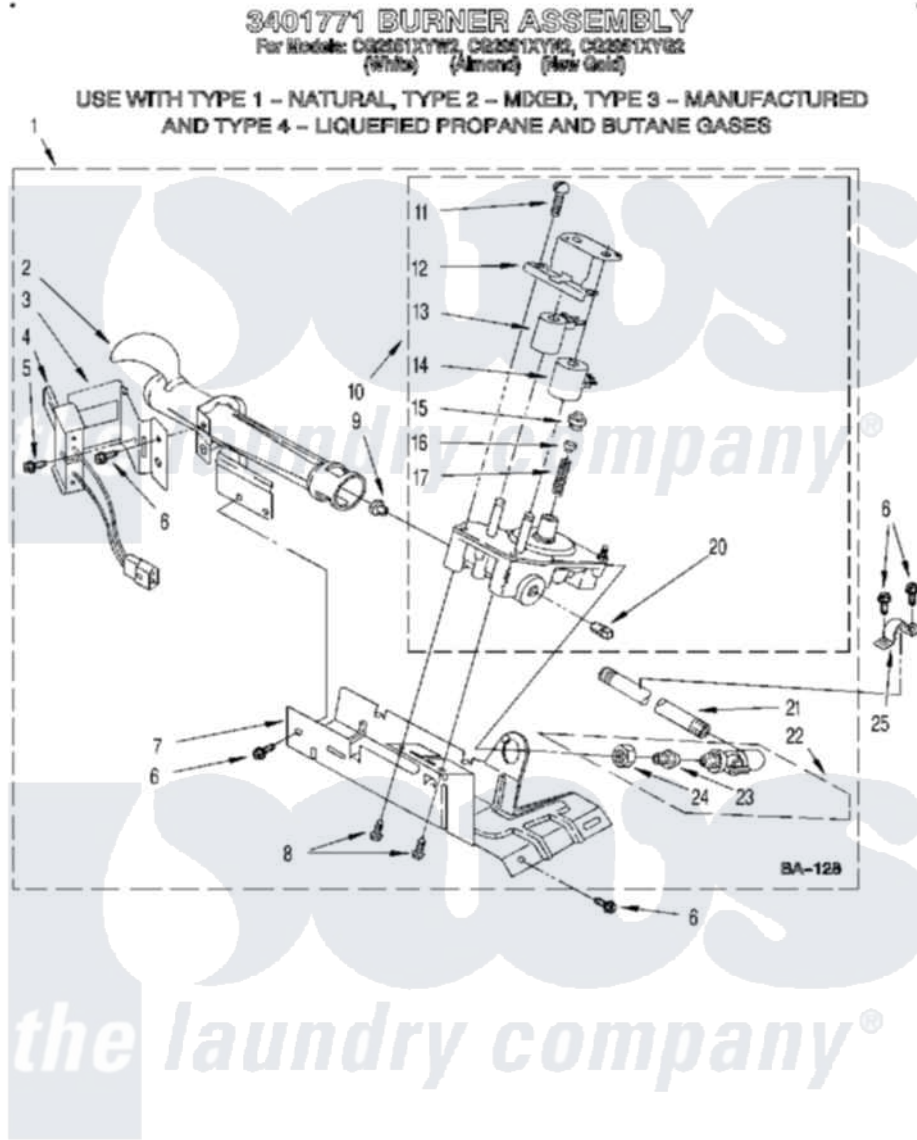

Whirlpool CG2951XYG2 04 - 3401771 BURNER ASSEMBLY

4377431

7

Whirlpool [Commercial Whirlpool CG2951XYG2 Dryer Parts](#) Parts Diagram 04 - 3401771 BURNER ASSEMBLY
 Click on the part number to view part

Item	Original Part Number	Replaced By	Status	Part Description
1	3401771	W10492502		Burner-Gas
2	688617	693140		Burner
3	694298			Bracket, Ignitor
4	686590	279311		Ignitor
5	3393909			Screw, 8-32 X 7/8
6	343641	681414		Screw, 10AB X 1/2
7	693986			Base, Burner
8	3387057			Screw, 10-16 X 1/2 Orifice, Burner
9	234826			Orifice, Burner Type 1
"	15775	72017		Paint, Touch-Up
"	15419		Not Available	Orifice, Burner (Type 3)
"	229742			Orifice, Burner
"	234868			Orifice, Burner
10	3401775	279923		NAT Gas
11	694421			Screw, Bracket Mounting
12	694538			Bracket, Shunt