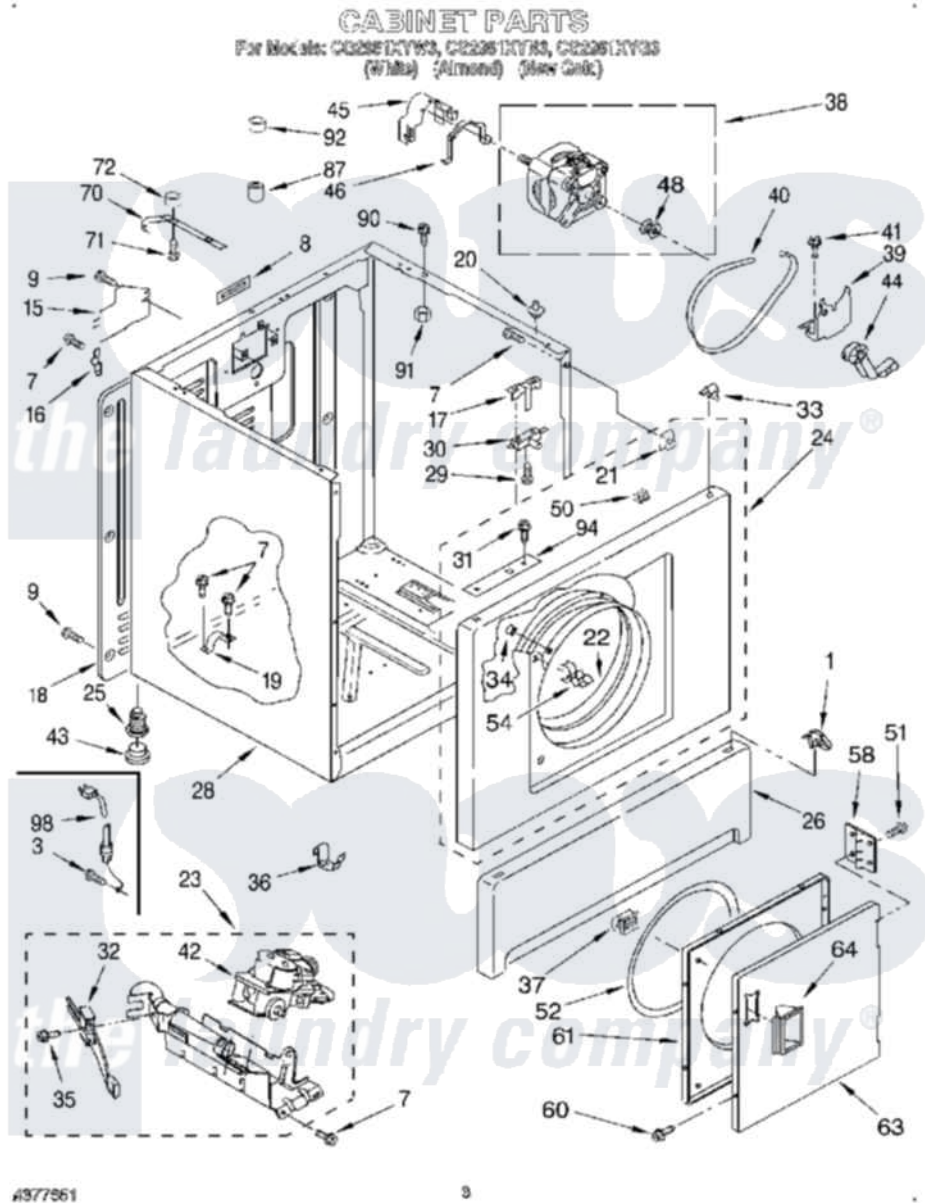

Whirlpool CG2951XYG3 02 - CABINET

Whirlpool [Commercial Whirlpool CG2951XYG3 Dryer Parts](#) Parts Diagram 02 - CABINET
Click on the part number to view part

Item	Original Part Number	Replaced By	Status	Part Description
1	3388229			Retainer, Toe Panel
3	697776	4331106		Screw, No.10-32 X 7/16
7	343641	681414		Screw, 10AB X 1/2
8	18849			Pad, Top Hinge
9	693995			Screw, Hex Head
15	3396795			Cover, Terminal Block
16	238088	8066217		Hinge, Top
17	691581			Lever, Door Switch
18	3396807	280040		Panel-Rear
19	341029			Clamp, Pipe Door Spring
20	98669			Lock, Front Top
"	356837			Locator, Top Lock
21	98234			Clip, U-Bend
22	349462	279264		Air Channel Box
23	3401771	W10492502		Burner-Gas
24	693980	280067		Panel