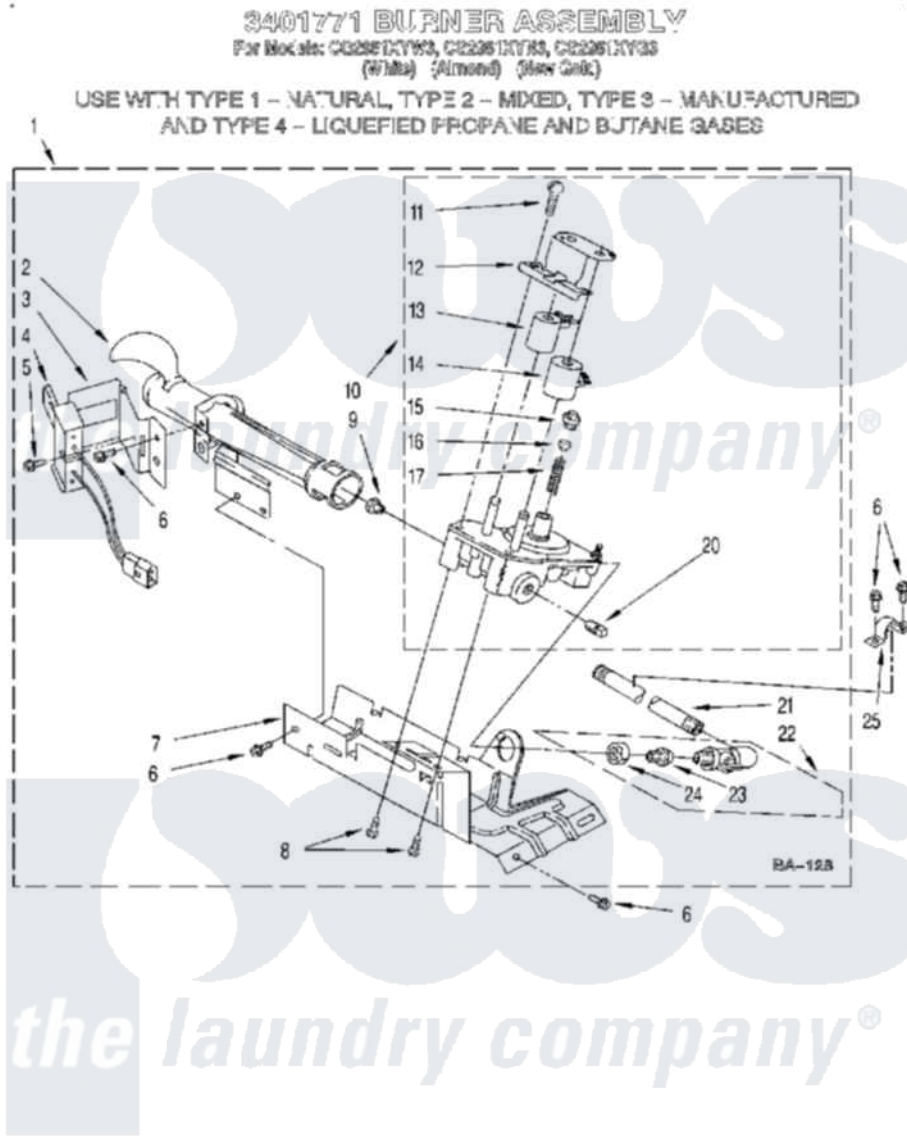

# Whirlpool CG2951XYG3 04 - 3401771 BURNER ASSEMBLY

4377861

7

Whirlpool [Commercial Whirlpool CG2951XYG3 Dryer Parts](#) Parts Diagram 04 - 3401771 BURNER ASSEMBLY  
 Click on the part number to view part

Item	Original Part Number	Replaced By	Status	Part Description
1	3401771	<a href="#">W10492502</a>		Burner-Gas
2	688617	<a href="#">693140</a>		Burner
3	<a href="#">694298</a>			Bracket, Ignitor
4	686590	<a href="#">279311</a>		Ignitor
5	<a href="#">3393909</a>			Screw, 8-32 X 7/8
6	343641	<a href="#">681414</a>		Screw, 10AB X 1/2
7	<a href="#">693986</a>			Base, Burner
8	<a href="#">3387057</a>			Screw, 10-16 X 1/2 Orifice, Burner
9	<a href="#">234826</a>			Orifice, Burner Type 1
"	<a href="#">15775</a>	<a href="#">72017</a>		Paint, Touch-Up
"	15419		Not Available	Orifice, Burner (Type 3)
"	<a href="#">229742</a>			Orifice, Burner
"	<a href="#">234868</a>			Orifice, Burner
10	3401775	<a href="#">279923</a>		NAT Gas
11	<a href="#">694421</a>			Screw, Bracket Mounting
12	<a href="#">694538</a>			Bracket, Shunt