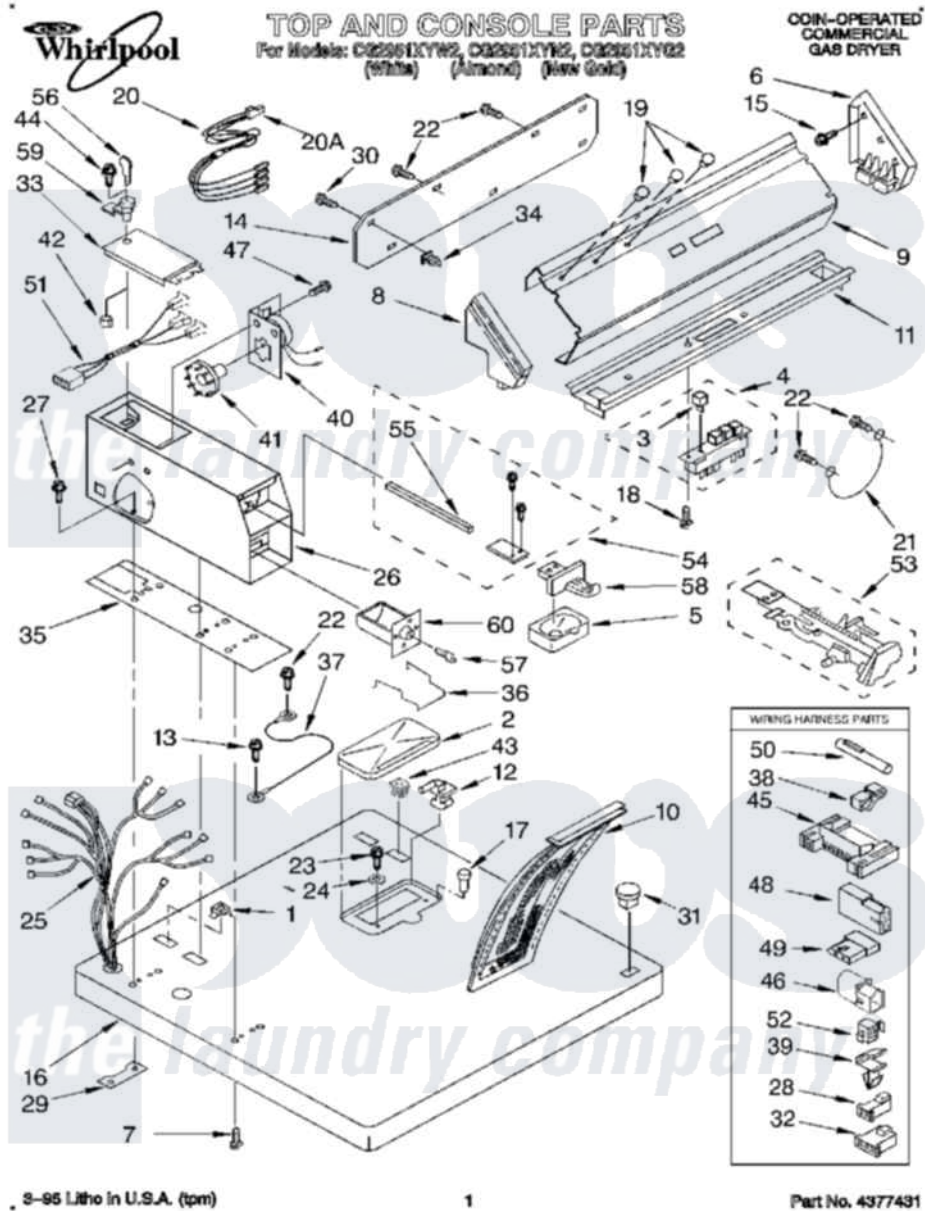

# Whirlpool CG2951XYN2 01 - TOP AND CONSOLE

Whirlpool Commercial Whirlpool CG2951XYN2 Dryer Parts Parts Diagram 01 - TOP AND CONSOLE  
 Click on the part number to view part

Item	Original Part Number	Replaced By	Status	Part Description
1	<a href="#">358472</a>			Stop, Push-In Top
2	691205		Not Available	Cover, Lint Screen
3	<a href="#">3348587</a>			Button, Pushbutton
4	<a href="#">3401851</a>			Switch, Pushbutton
5	<a href="#">385421</a>			Funnel, Coin
6	63795	<a href="#">285653</a>		Endcap
7	<a href="#">98445</a>			Screw, 10-16 X 3/4
8	3347710	<a href="#">3347718</a>		End Cap
9	3393405	<a href="#">3387362</a>		Panel, Control
10	<a href="#">339392</a>			Screen, Lint
11	3398113	<a href="#">3949733</a>		Bracket, Control
12	691194	<a href="#">3978606</a>		Hinge, Lint Lid
"	691193	<a href="#">W10044470</a>		Hinge, RH
13	<a href="#">339805</a>			Screw, 10-32 X 3/16
14	<a href="#">3387978</a>			Panel, Rear Console
15	97787	<a href="#">W10109200</a>		Screw, Baffle Mounting