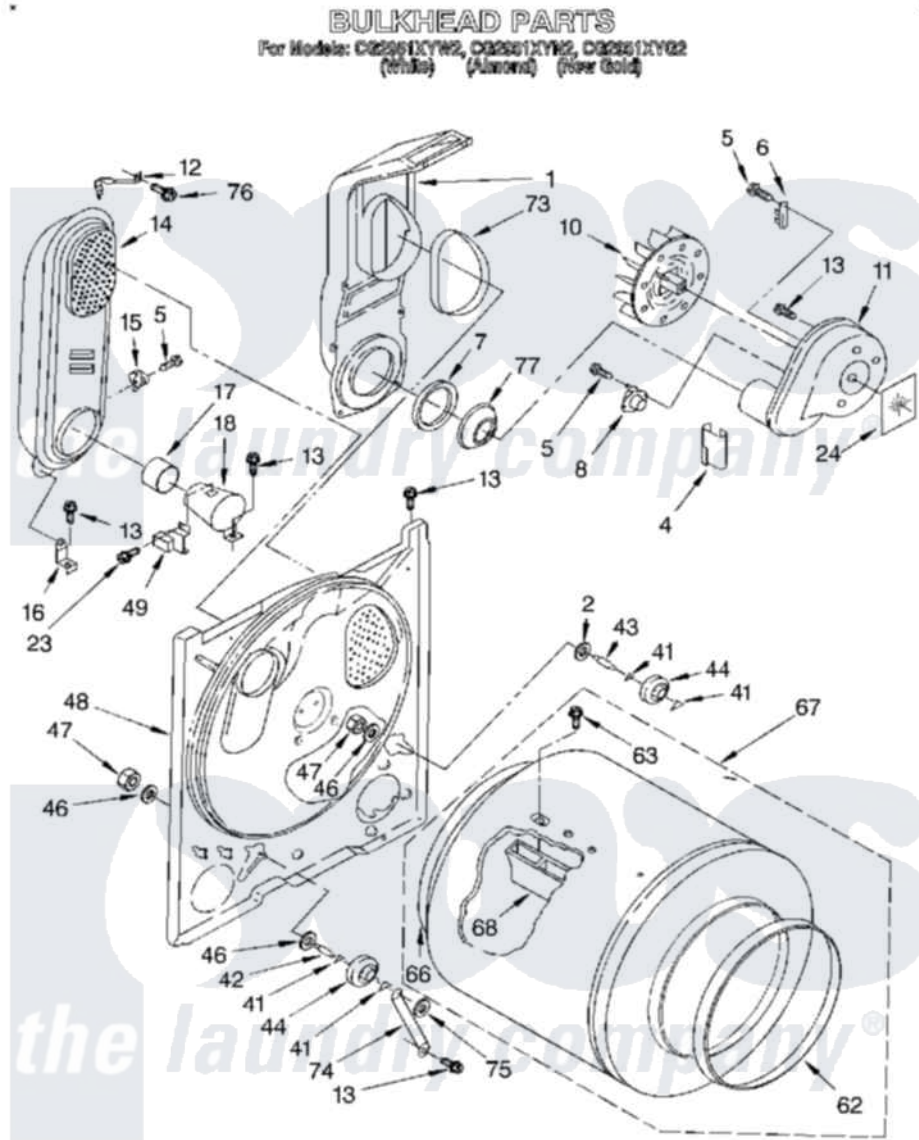

Whirlpool CG2951XYN2 03 - BULKHEAD, LIT/OPTIONAL

A377431

5

Whirlpool [Commercial Whirlpool CG2951XYN2 Dryer Parts](#) Parts Diagram 03 - BULKHEAD, LIT/OPTIONAL
Click on the part number to view part

Item	Original Part Number	Replaced By	Status	Part Description
1	694283	279505		Chute
2	3388703			Washer, Support
4	3392247	686889		Pad
5	90767			Screw, 8A X 3/8 HeX Washer Head Tapping
6	3392519			Thermal Limiter
7	347139			Seal, Lint Chute
8	3387134			Thermostat, Internal-Bias
10	694089			Wheel, Blower
11	695081	8577230		Housing, Blower
12	3398161	279771		CLIP
13	343641	681414		Screw, 10AB X 1/2
14	685458	279900		Box
15	3388697	279048		Thermistor-Fix
16	337445		Not Available	Support, Heater Box (2)
17	337450	279900		Box
18	347389	279900		Box

23	339554	3390631	Screw, 10-16 X 3/8
24	3392123	3394196	Seal, Blower Shaft
41	690997		Washer, Thrust
42	3399506	W10359270	Shaft, Drum Roller Threads
43	3399507	W10359269	Shaft, Drum Roller Threads
44	3397588	349241T	Support
46	348197		Washer, Support
47	3359452		Nut, Lock
48	3397260	279793	Bulkhead
49	338906		Radiant, Sensor
62	3394508		Ring, Bearing
63	97787	W10109200	Screw, Baffle Mounting
66	337449	239087	Seal
67	3396776	3396775	Drum Assembly
68	342847		Baffle, Drum
73	339956		Seal, Air Duct To Bulkhead
74	3394133	3976434	Bracket, Support Shaft
75	90296		Nut, Push On
76	3400800	489463	Screw, 8-18 X 1/16
77	696302		Shield, Exhaust
	LIT3395308	Not Available	Instructions, Installation
"	LIT348772	Not Available	Literature Parts (Instructions, Multi-Venting)
"	LIT692257	Not Available	Sheet, Top Lock Instruction
"	LIT3401137	Not Available	Label, Wiring Diagram
"	72017		Paint, Touch-Up
"	72107		Paint, Touch-Up
"	72110		Paint, Touch-Up 1/2 Oz.
"	350930		Paint, Pressurized Spray B
"	350956		Paint, Spray 13 Oz.
"	261890		Golden Harvest
"	350938		Paint, Pressurized Spray B
"	799344		Paint, Touch-Up)
"	978883		Almond
"	261891	Not Available	Golden Harvest (Uncut)