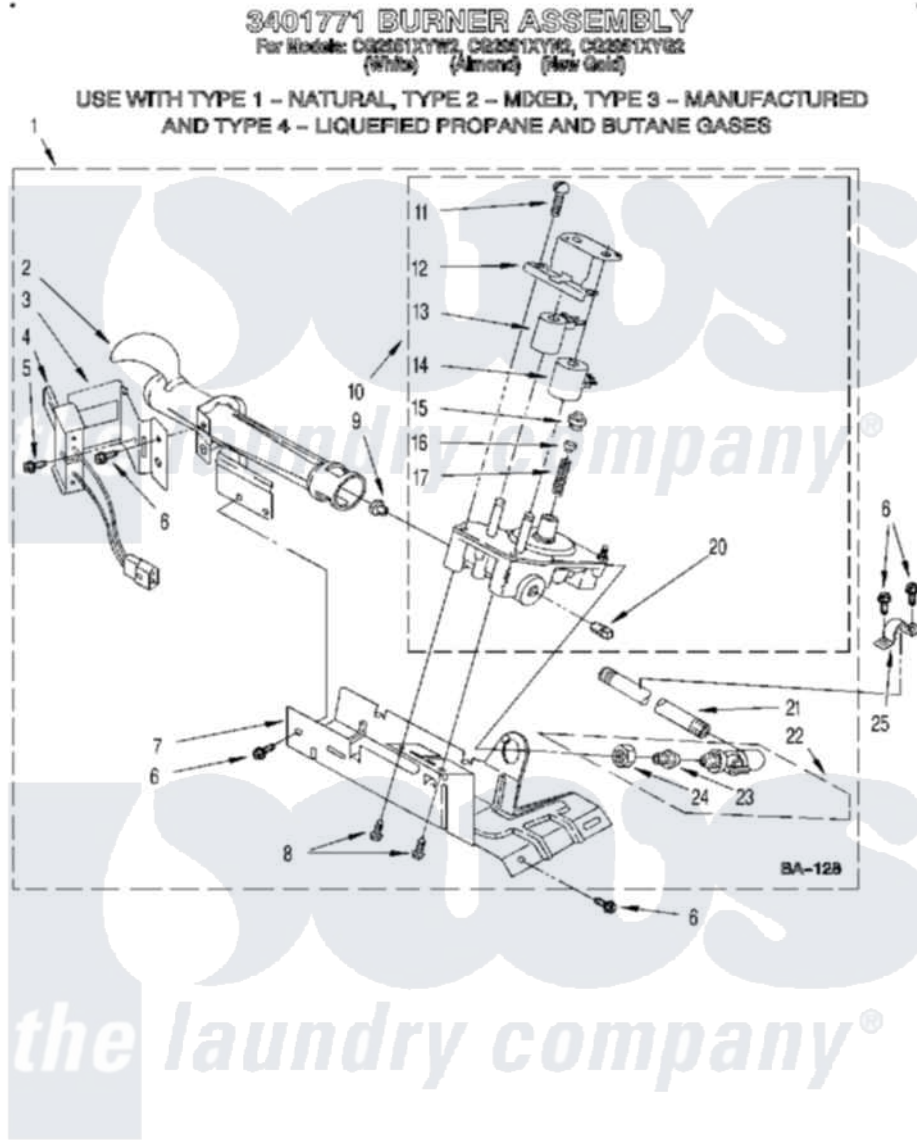

Whirlpool CG2951XYN2 04 - 3401771 BURNER ASSEMBLY

4377431

7

Whirlpool Commercial Whirlpool CG2951XYN2 Dryer Parts Parts Diagram 04 - 3401771 BURNER ASSEMBLY
 Click on the part number to view part

Item	Original Part Number	Replaced By	Status	Part Description
1	3401771	W10492502		Burner-Gas
2	688617	693140		Burner
3	694298			Bracket, Ignitor
4	686590	279311		Ignitor
5	3393909			Screw, 8-32 X 7/8
6	343641	681414		Screw, 10AB X 1/2
7	693986			Base, Burner
8	3387057			Screw, 10-16 X 1/2 Orifice, Burner
9	234826			Orifice, Burner Type 1
"	15775	72017		Paint, Touch-Up
"	15419		Not Available	Orifice, Burner (Type 3)
"	229742			Orifice, Burner
"	234868			Orifice, Burner
10	3401775	279923		NAT Gas
11	694421			Screw, Bracket Mounting
12	694538			Bracket, Shunt