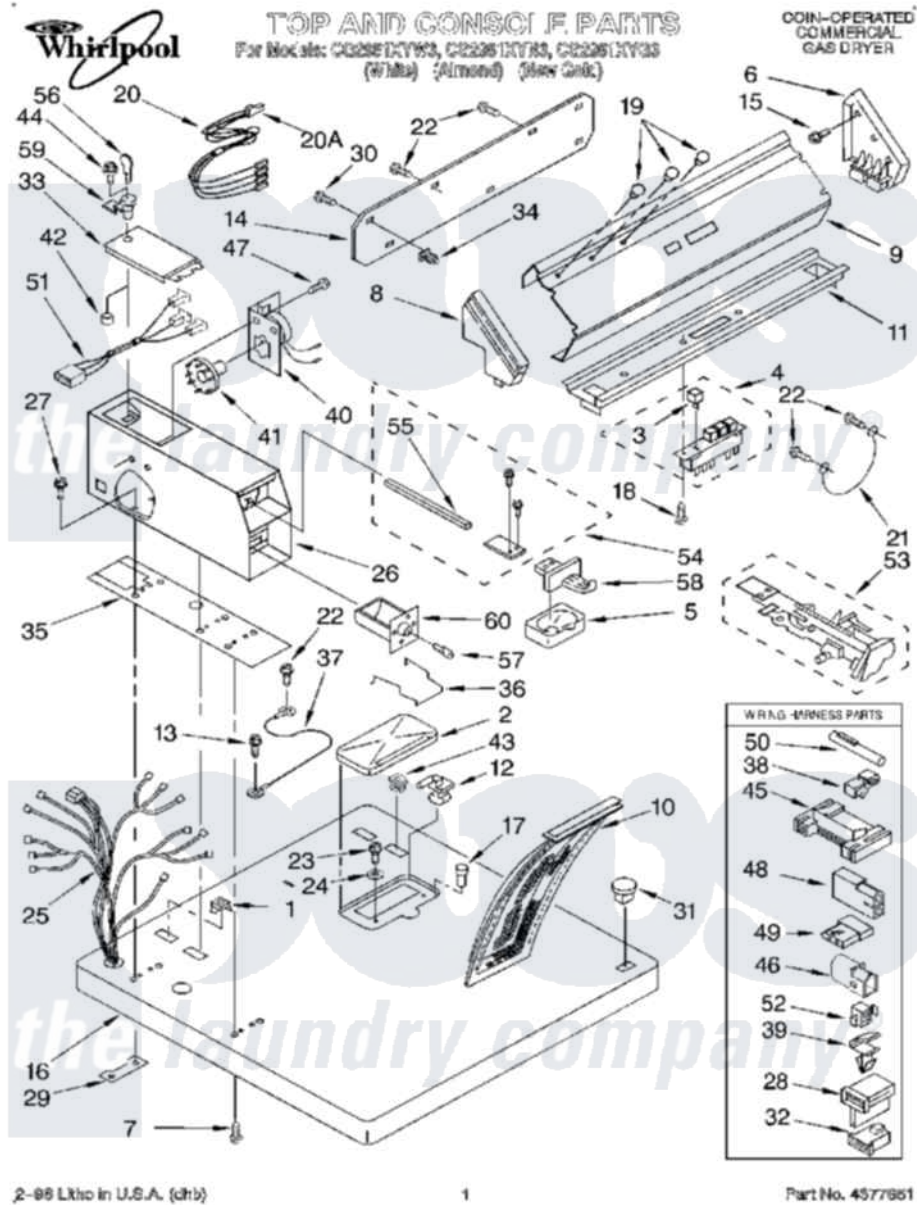

Whirlpool CG2951XYN3 01 - TOP AND CONSOLE

Whirlpool Commercial Whirlpool CG2951XYN3 Dryer Parts Parts Diagram 01 - TOP AND CONSOLE
 Click on the part number to view part

Item	Original Part Number	Replaced By	Status	Part Description
1	358472			Stop, Push-In Top
2	691205		Not Available	Cover, Lint Screen
3	3348587			Button, Pushbutton
4	3401851			Switch, Pushbutton
5	385421			Funnel, Coin
6	63795	285653		Endcap
7	98445			Screw, 10-16 X 3/4
8	3347710	3347718		End Cap
9	3393405	3387362		Panel, Control
10	339392			Screen, Lint
11	3398113	3949733		Bracket, Control
12	691194	3978606		Hinge, Lint Lid
"	691193	W10044470		Hinge, RH
13	339805			Screw, 10-32 X 3/16
14	3387978			Panel, Rear Console
15	97787	W10109200		Screw, Baffle Mounting