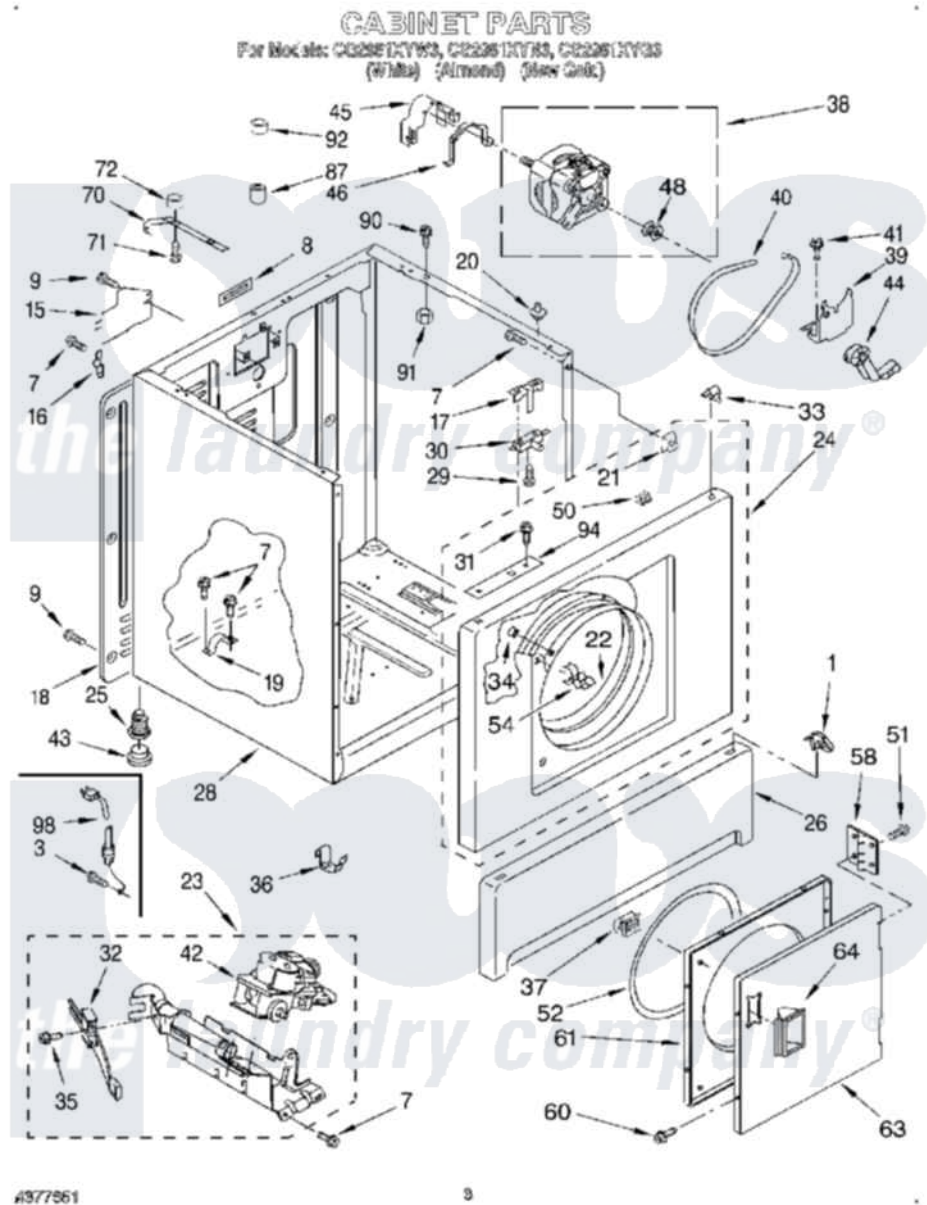

# Whirlpool CG2951XYN3 02 - CABINET

Whirlpool [Commercial Whirlpool CG2951XYN3 Dryer Parts](#) Parts Diagram 02 - CABINET  
Click on the part number to view part

Item	Original Part Number	Replaced By	Status	Part Description
1	<a href="#">3388229</a>			Retainer, Toe Panel
3	697776	<a href="#">4331106</a>		Screw, No.10-32 X 7/16
7	343641	<a href="#">681414</a>		Screw, 10AB X 1/2
8	<a href="#">18849</a>			Pad, Top Hinge
9	<a href="#">693995</a>			Screw, Hex Head
15	<a href="#">3396795</a>			Cover, Terminal Block
16	238088	<a href="#">8066217</a>		Hinge, Top
17	<a href="#">691581</a>			Lever, Door Switch
18	3396807	<a href="#">280040</a>		Panel-Rear
19	<a href="#">341029</a>			Clamp, Pipe Door Spring
20	<a href="#">98669</a>			Lock, Front Top
"	<a href="#">356837</a>			Locator, Top Lock
21	<a href="#">98234</a>			Clip, U-Bend
22	349462	<a href="#">279264</a>		Air Channel Box
23	3401771	<a href="#">W10492502</a>		Burner-Gas
24	693980	<a href="#">280067</a>		Panel