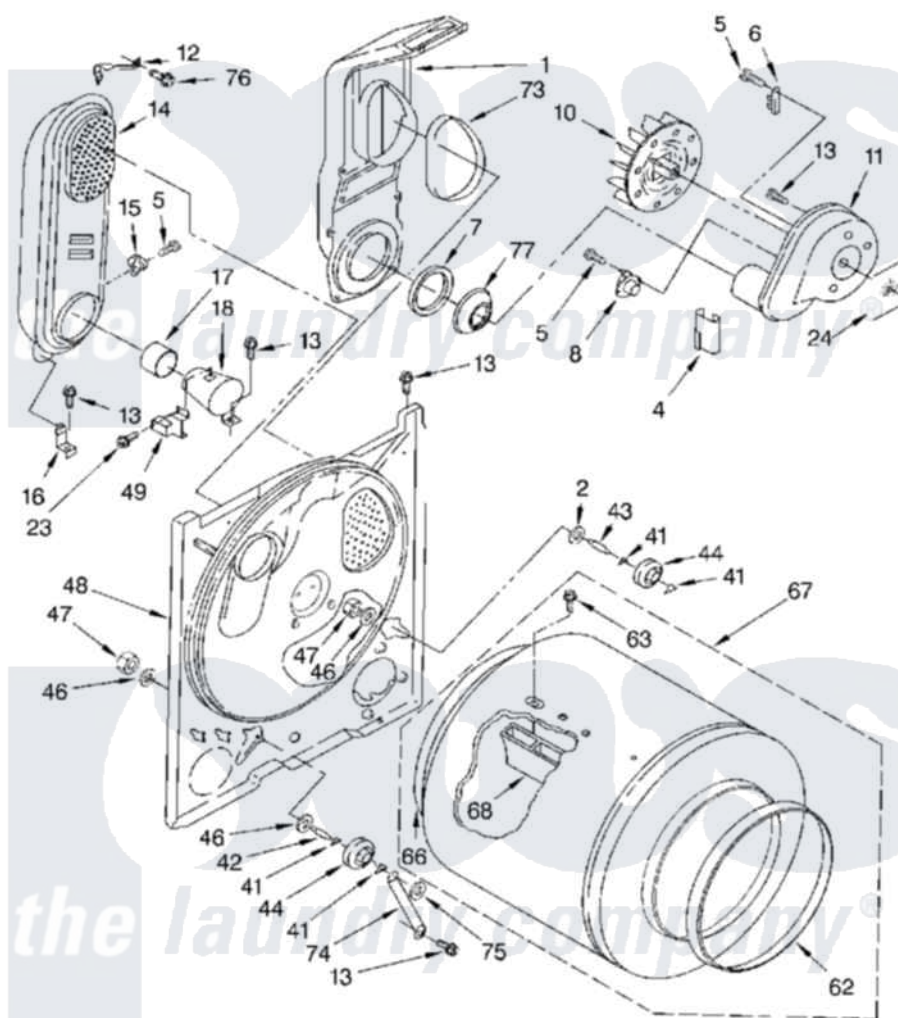

## BULKHEAD PARTS

For Models: CG2951XYN3, CG2951XYN3, CG2951XYN3  
(White) (Almond) (New Gold)

A377861

5

Whirlpool [Commercial Whirlpool CG2951XYN3 Dryer Parts](#) Parts Diagram 03 - BULKHEAD, LIT/OPTIONAL  
Click on the part number to view part

Item	Original Part Number	Replaced By	Status	Part Description
1	694283	<a href="#">279505</a>		Chute
2	<a href="#">3388703</a>			Washer, Support
4	3392247	<a href="#">686889</a>		Pad
5	<a href="#">90767</a>			Screw, 8A X 3/8 Hex Washer Head Tapping
6	<a href="#">3392519</a>			Thermal Limiter
7	<a href="#">347139</a>			Seal, Lint Chute
8	<a href="#">3387134</a>			Thermostat, Internal-Bias
10	<a href="#">694089</a>			Wheel, Blower
11	3405016	<a href="#">8577230</a>		Housing, Blower
12	3398161	<a href="#">279771</a>		CLIP
13	343641	<a href="#">681414</a>		Screw, 10AB X 1/2
14	685458	<a href="#">279900</a>		Box
15	<a href="#">3403140</a>			Thermostat, High-Limit 205F
16	337445		Not Available	Support, Heater Box (2)
17	337450	<a href="#">279900</a>		Box
18	347389	<a href="#">279900</a>		Box