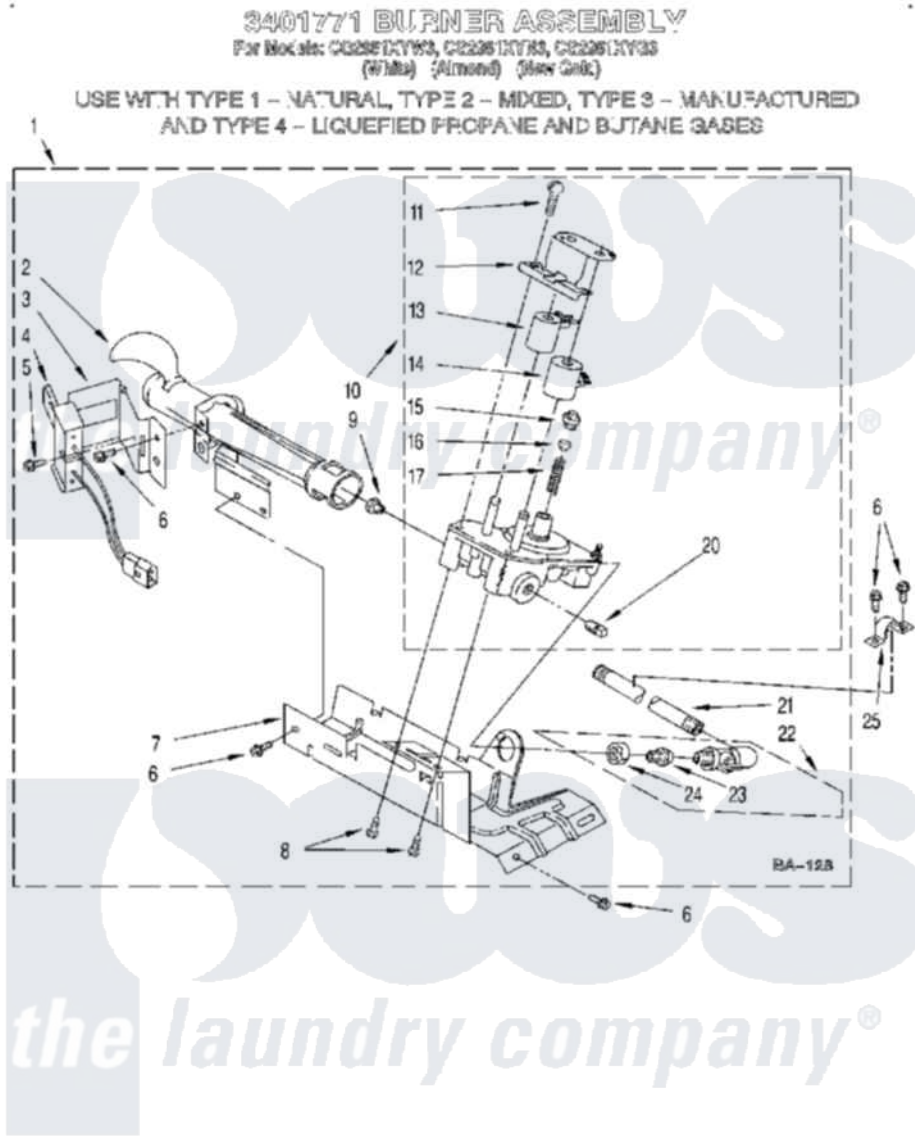

Whirlpool CG2951XYN3 04 - 3401771 BURNER ASSEMBLY

4377861

7

Whirlpool Commercial Whirlpool CG2951XYN3 Dryer Parts Parts Diagram 04 - 3401771 BURNER ASSEMBLY
 Click on the part number to view part

Item	Original Part Number	Replaced By	Status	Part Description
1	3401771	W10492502		Burner-Gas
2	688617	693140		Burner
3	694298			Bracket, Ignitor
4	686590	279311		Ignitor
5	3393909			Screw, 8-32 X 7/8
6	343641	681414		Screw, 10AB X 1/2
7	693986			Base, Burner
8	3387057			Screw, 10-16 X 1/2 Orifice, Burner
9	234826			Orifice, Burner Type 1
"	15775	72017		Paint, Touch-Up
"	15419		Not Available	Orifice, Burner (Type 3)
"	229742			Orifice, Burner
"	234868			Orifice, Burner
10	3401775	279923		NAT Gas
11	694421			Screw, Bracket Mounting
12	694538			Bracket, Shunt