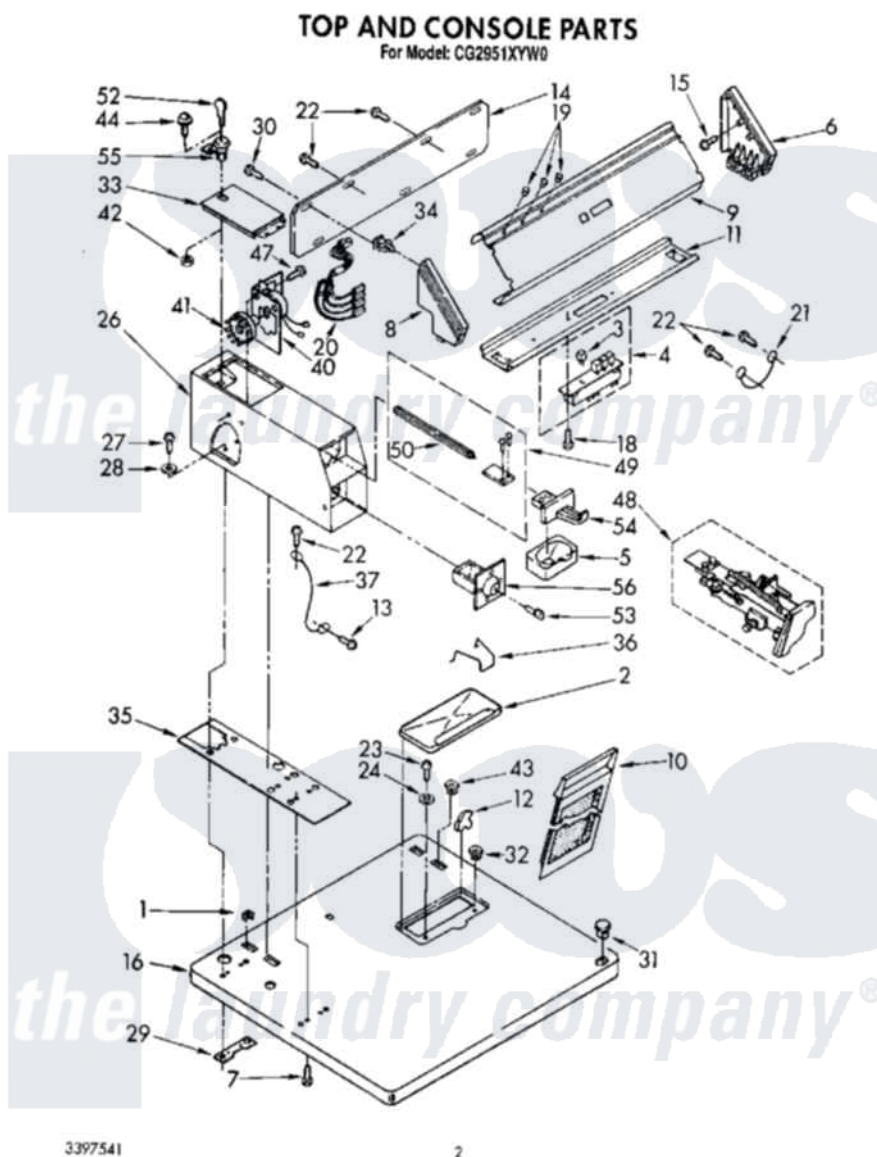

# Whirlpool CG2951XYW0 02 - TOP AND CONSOLE

Whirlpool [Commercial Whirlpool CG2951XYW0 Dryer Parts](#) Parts Diagram 02 - TOP AND CONSOLE  
Click on the part number to view part

Item	Original Part Number	Replaced By	Status	Part Description
1	<a href="#">358472</a>			Stop, Push-In Top
2	688150	<a href="#">697367</a>		Cover
"	689310	<a href="#">697368</a>		Cover
"	689313		Not Available	Cover, Lint Screen (Golden Harvest)
3	<a href="#">3348587</a>			Button, Pushbutton
4	3394732	<a href="#">3394075</a>		Switch, Pushbutton
5	<a href="#">385421</a>			Funnel, Coin
6	63795	<a href="#">285653</a>		Endcap
7	<a href="#">98445</a>			Screw, 10-16 X 3/4
8	3347710	<a href="#">3347718</a>		End Cap
9	3393405	<a href="#">3387362</a>		Panel, Control
10	690634	<a href="#">339392</a>		Screen, Lint
11	3392280	<a href="#">3949733</a>		Bracket, Control
12	339230	<a href="#">3978606</a>		Hinge, Lint Lid
"	339229	<a href="#">W10044470</a>		Hinge, RH
13	<a href="#">339805</a>			Screw, 10-32 X 3/16