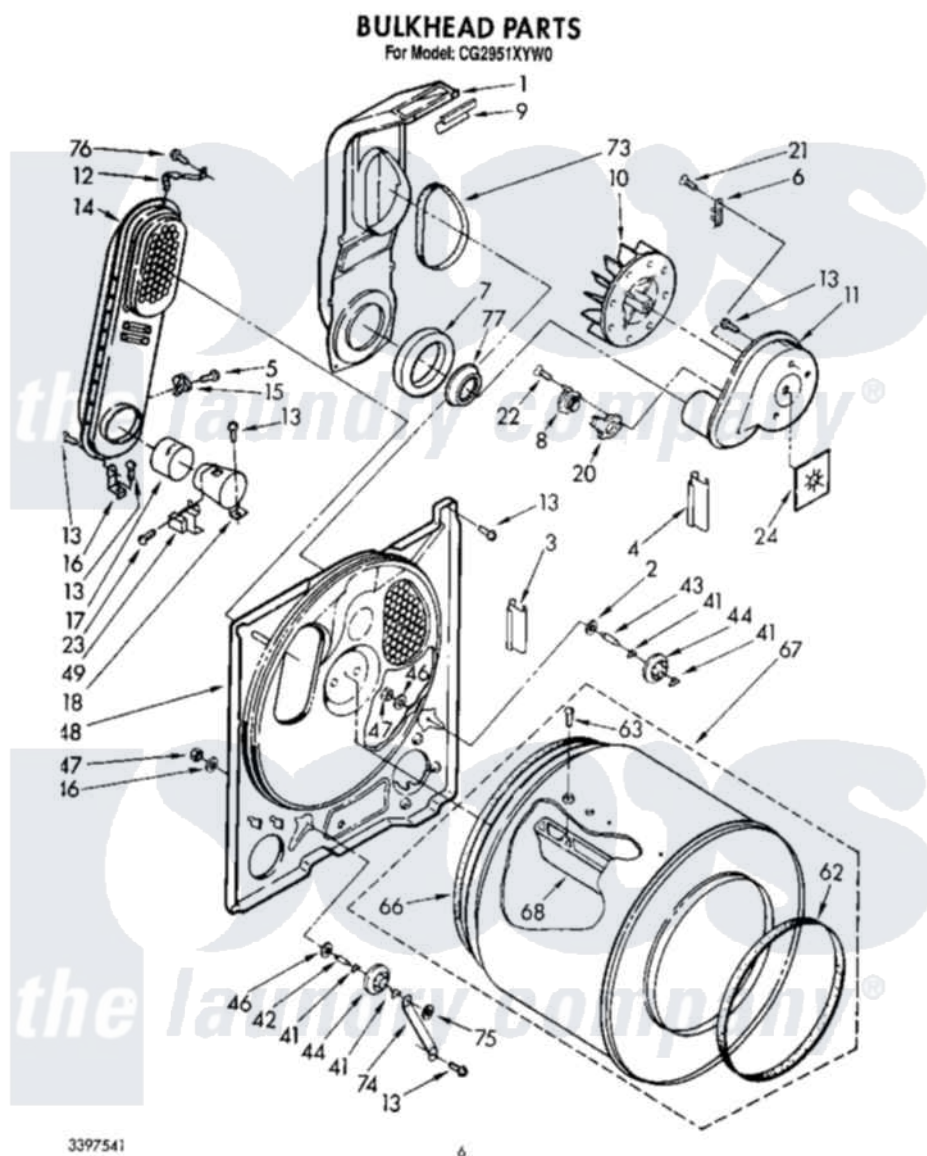

Whirlpool CG2951XYW0 04 - BULKHEAD, LIT/OPTIONAL

Whirlpool [Commercial Whirlpool CG2951XYW0 Dryer Parts](#) Parts Diagram 04 - BULKHEAD, LIT/OPTIONAL
Click on the part number to view part

Item	Original Part Number	Replaced By	Status	Part Description
1	694283	279505		Chute
2	3388703			Washer, Support
3	686889			Pad
4	3392247	686889		Pad
5	90767			Screw, 8A X 3/8 HeX Washer Head Tapping
6	3392519			Thermal Limiter
7	347139			Seal, Lint Chute
8	660039	694674		Thermistor-Fix
"	341146	694674		Thermistor-Fix
9	686770	686769		Protector, Support
10	694089			Wheel, Blower
11	695081	8577230		Housing, Blower
12	337272	279771		CLIP
13	343641	681414		Screw, 10AB X 1/2
14	685458	279900		Box
15	660036	279048		Thermistor-Fix