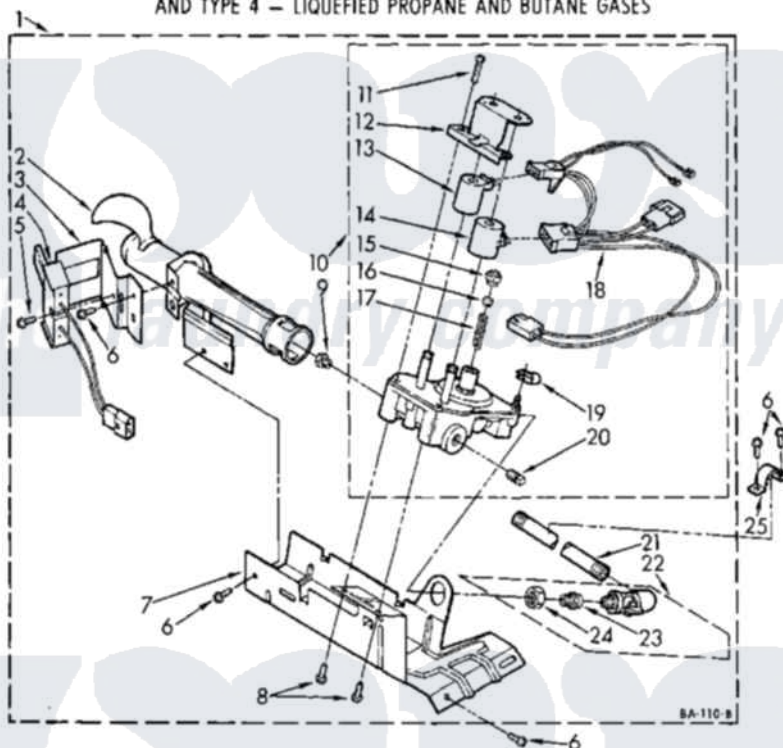

# Whirlpool CG2951XYW0 05 - 694670 BURNER

## 694670 BURNER ASSEMBLY

For Model: CG2951XYW0

USE WITH TYPE 1 – NATURAL, TYPE 2 – MIXED, TYPE 3 – MANUFACTURED  
AND TYPE 4 – LIQUEFIED PROPANE AND BUTANE GASES

3397541

8

Whirlpool [Commercial Whirlpool CG2951XYW0 Dryer Parts](#) Parts Diagram 05 - 694670 BURNER  
Click on the part number to view part

Item	Original Part Number	Replaced By	Status	Part Description
1	694670	<a href="#">W10492502</a>		Burner-Gas
2	688617	<a href="#">693140</a>		Burner
3	<a href="#">694298</a>			Bracket, Ignitor
4	660991	<a href="#">279311</a>		Ignitor
"	686590	<a href="#">279311</a>		Ignitor
5	686953	<a href="#">3393909</a>		Screw, 8-32 X 7/8
6	343641	<a href="#">681414</a>		Screw, 10AB X 1/2
7	<a href="#">693986</a>			Base, Burner
8	339527	<a href="#">90767</a>		Screw, 8A X 3/8 HeX Washer Head Tapping
9	<a href="#">234826</a>			Orifice, Burner Type 1
"	<a href="#">15775</a>	<a href="#">72017</a>		Paint, Touch-Up
"	15419		Not Available	Orifice, Burner (Type 3)
"	<a href="#">229742</a>			Orifice, Burner
"	<a href="#">234868</a>			Orifice, Burner
10	694054	<a href="#">279923</a>		NAT Gas
11	<a href="#">694421</a>			Screw, Bracket Mounting