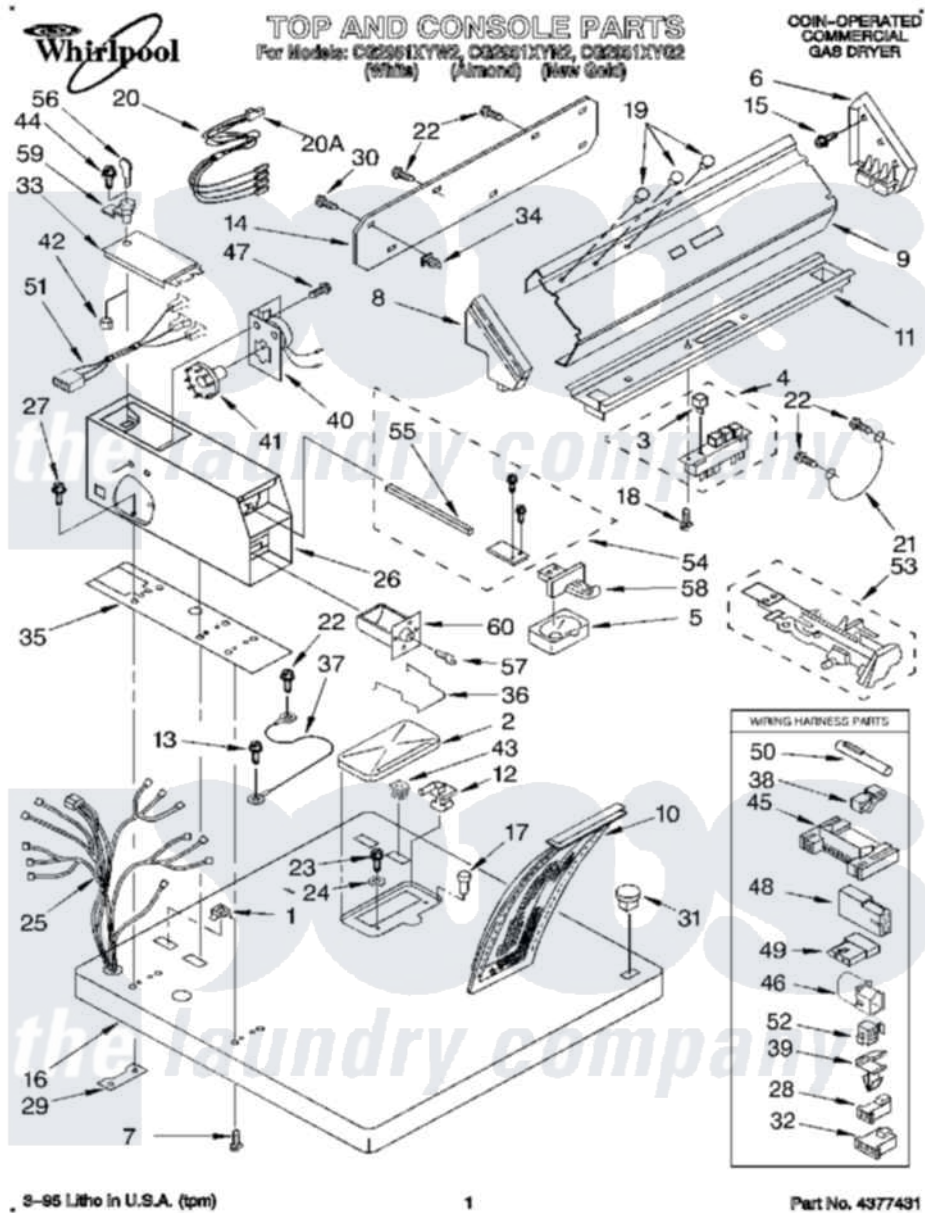

Whirlpool CG2951XYW2 01 - TOP AND CONSOLE

Whirlpool [Commercial Whirlpool CG2951XYW2 Dryer Parts](#) Parts Diagram 01 - TOP AND CONSOLE
 Click on the part number to view part

Item	Original Part Number	Replaced By	Status	Part Description
1	358472			Stop, Push-In Top
2	691205		Not Available	Cover, Lint Screen
3	3348587			Button, Pushbutton
4	3401851			Switch, Pushbutton
5	385421			Funnel, Coin
6	63795	285653		Endcap
7	98445			Screw, 10-16 X 3/4
8	3347710	3347718		End Cap
9	3393405	3387362		Panel, Control
10	339392			Screen, Lint
11	3398113	3949733		Bracket, Control
12	691194	3978606		Hinge, Lint Lid
"	691193	W10044470		Hinge, RH
13	339805			Screw, 10-32 X 3/16
14	3387978			Panel, Rear Console
15	97787	W10109200		Screw, Baffle Mounting