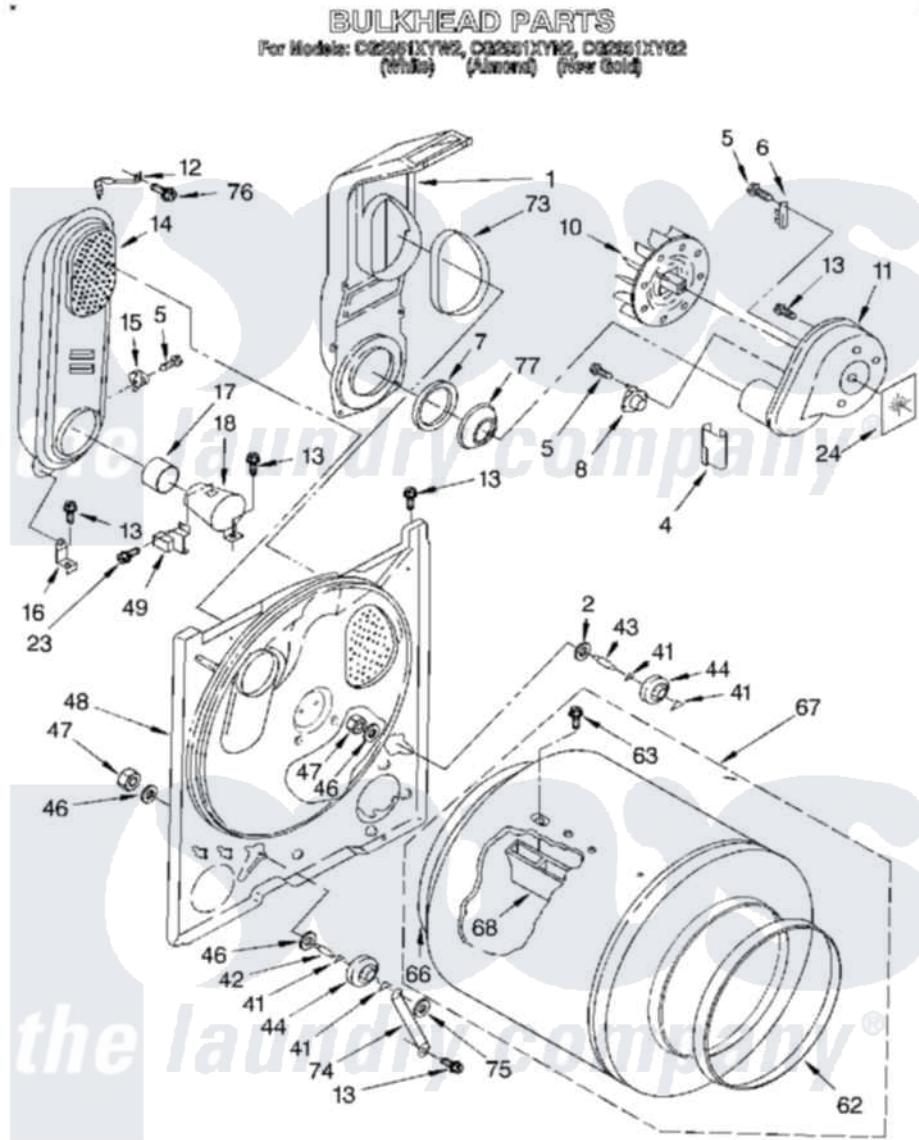

# Whirlpool CG2951XYW2 03 - BULKHEAD, LIT/OPTIONAL

A377431

5

Whirlpool [Commercial Whirlpool CG2951XYW2 Dryer Parts](#) Parts Diagram 03 - BULKHEAD, LIT/OPTIONAL  
Click on the part number to view part

Item	Original Part Number	Replaced By	Status	Part Description
1	694283	<a href="#">279505</a>		Chute
2	<a href="#">3388703</a>			Washer, Support
4	3392247	<a href="#">686889</a>		Pad
5	<a href="#">90767</a>			Screw, 8A X 3/8 HeX Washer Head Tapping
6	<a href="#">3392519</a>			Thermal Limiter
7	<a href="#">347139</a>			Seal, Lint Chute
8	<a href="#">3387134</a>			Thermostat, Internal-Bias
10	<a href="#">694089</a>			Wheel, Blower
11	695081	<a href="#">8577230</a>		Housing, Blower
12	3398161	<a href="#">279771</a>		CLIP
13	343641	<a href="#">681414</a>		Screw, 10AB X 1/2
14	685458	<a href="#">279900</a>		Box
15	3388697	<a href="#">279048</a>		Thermistor-Fix
16	337445		Not Available	Support, Heater Box (2)
17	337450	<a href="#">279900</a>		Box
18	347389	<a href="#">279900</a>		Box