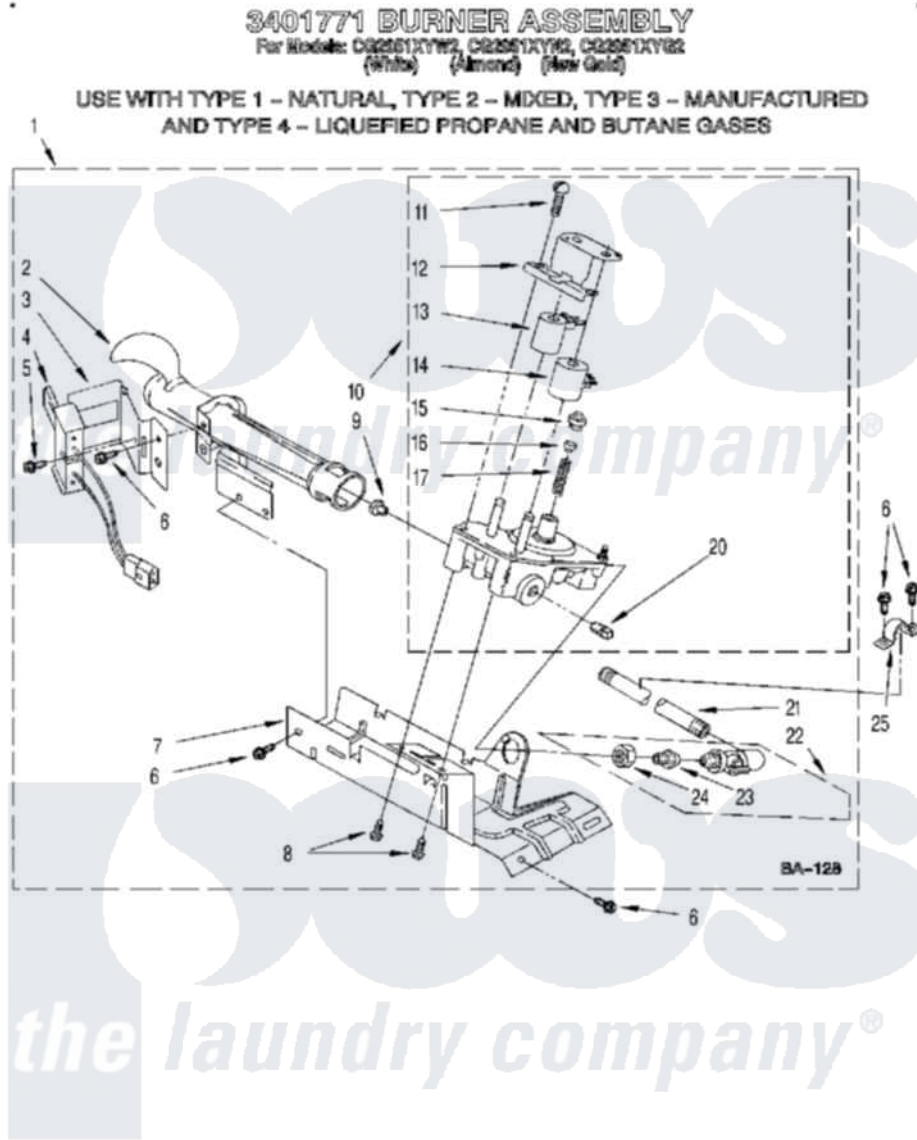

# Whirlpool CG2951XYW2 04 - 3401771 BURNER ASSEMBLY

4377431

7

Whirlpool [Commercial Whirlpool CG2951XYW2 Dryer Parts](#) Parts Diagram 04 - 3401771 BURNER ASSEMBLY  
 Click on the part number to view part

Item	Original Part Number	Replaced By	Status	Part Description
1	3401771	<a href="#">W10492502</a>		Burner-Gas
2	688617	<a href="#">693140</a>		Burner
3	<a href="#">694298</a>			Bracket, Ignitor
4	686590	<a href="#">279311</a>		Ignitor
5	<a href="#">3393909</a>			Screw, 8-32 X 7/8
6	343641	<a href="#">681414</a>		Screw, 10AB X 1/2
7	<a href="#">693986</a>			Base, Burner
8	<a href="#">3387057</a>			Screw, 10-16 X 1/2 Orifice, Burner
9	<a href="#">234826</a>			Orifice, Burner Type 1
"	<a href="#">15775</a>	<a href="#">72017</a>		Paint, Touch-Up
"	15419		Not Available	Orifice, Burner (Type 3)
"	<a href="#">229742</a>			Orifice, Burner
"	<a href="#">234868</a>			Orifice, Burner
10	3401775	<a href="#">279923</a>		NAT Gas
11	<a href="#">694421</a>			Screw, Bracket Mounting
12	<a href="#">694538</a>			Bracket, Shunt