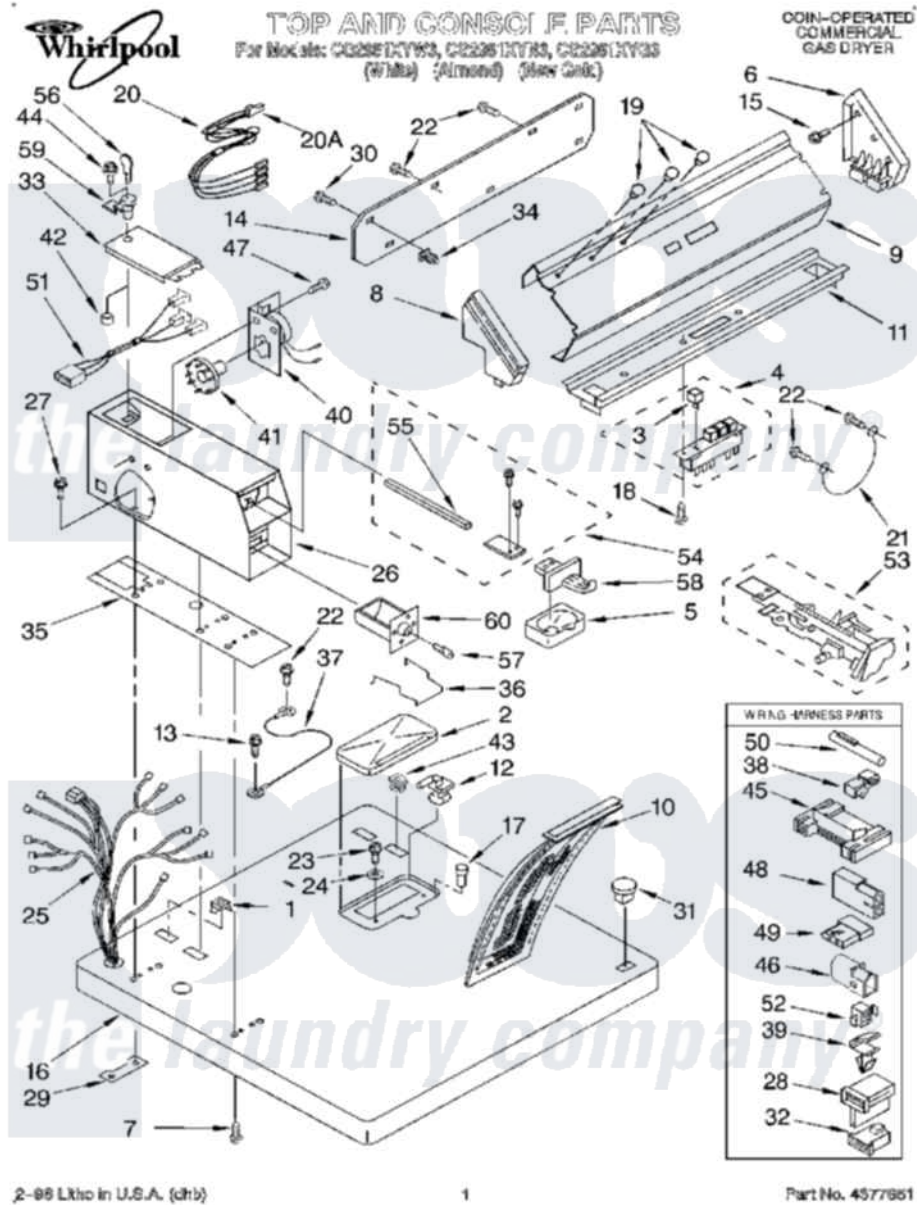

# Whirlpool CG2951XYW3 01 - TOP AND CONSOLE

Whirlpool [Commercial Whirlpool CG2951XYW3 Dryer Parts](#) Parts Diagram 01 - TOP AND CONSOLE  
 Click on the part number to view part

Item	Original Part Number	Replaced By	Status	Part Description
1	<a href="#">358472</a>			Stop, Push-In Top
2	691205		Not Available	Cover, Lint Screen
3	<a href="#">3348587</a>			Button, Pushbutton
4	<a href="#">3401851</a>			Switch, Pushbutton
5	<a href="#">385421</a>			Funnel, Coin
6	63795	<a href="#">285653</a>		Endcap
7	<a href="#">98445</a>			Screw, 10-16 X 3/4
8	3347710	<a href="#">3347718</a>		End Cap
9	3393405	<a href="#">3387362</a>		Panel, Control
10	<a href="#">339392</a>			Screen, Lint
11	3398113	<a href="#">3949733</a>		Bracket, Control
12	691194	<a href="#">3978606</a>		Hinge, Lint Lid
"	691193	<a href="#">W10044470</a>		Hinge, RH
13	<a href="#">339805</a>			Screw, 10-32 X 3/16
14	<a href="#">3387978</a>			Panel, Rear Console
15	97787	<a href="#">W10109200</a>		Screw, Baffle Mounting