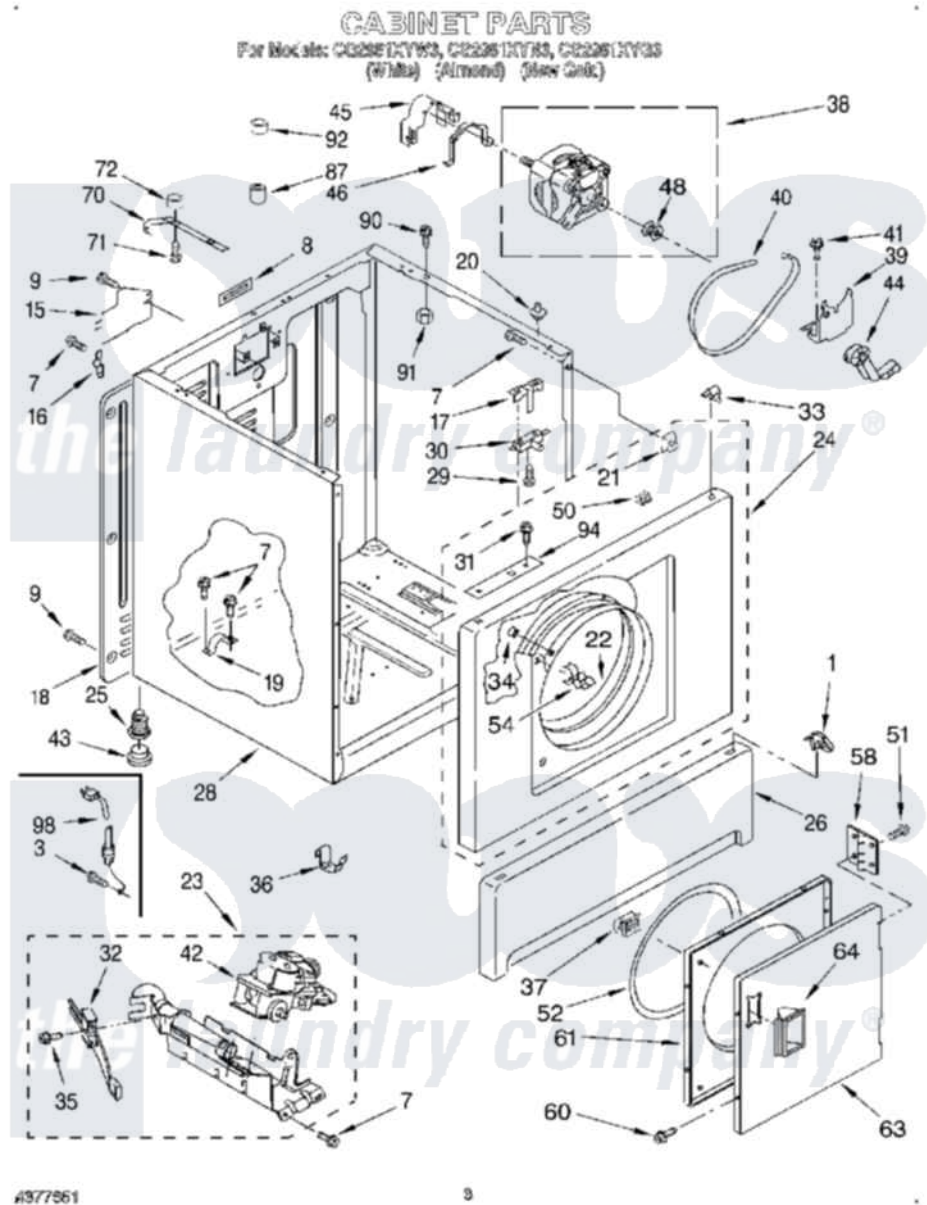

Whirlpool CG2951XYW3 02 - CABINET

Whirlpool [Commercial Whirlpool CG2951XYW3 Dryer Parts](#) Parts Diagram 02 - CABINET
Click on the part number to view part

Item	Original Part Number	Replaced By	Status	Part Description
1	3388229			Retainer, Toe Panel
3	697776	4331106		Screw, No.10-32 X 7/16
7	343641	681414		Screw, 10AB X 1/2
8	18849			Pad, Top Hinge
9	693995			Screw, Hex Head
15	3396795			Cover, Terminal Block
16	238088	8066217		Hinge, Top
17	691581			Lever, Door Switch
18	3396807	280040		Panel-Rear
19	341029			Clamp, Pipe Door Spring
20	98669			Lock, Front Top
"	356837			Locator, Top Lock
21	98234			Clip, U-Bend
22	349462	279264		Air Channel Box
23	3401771	W10492502		Burner-Gas
24	693980	280067		Panel