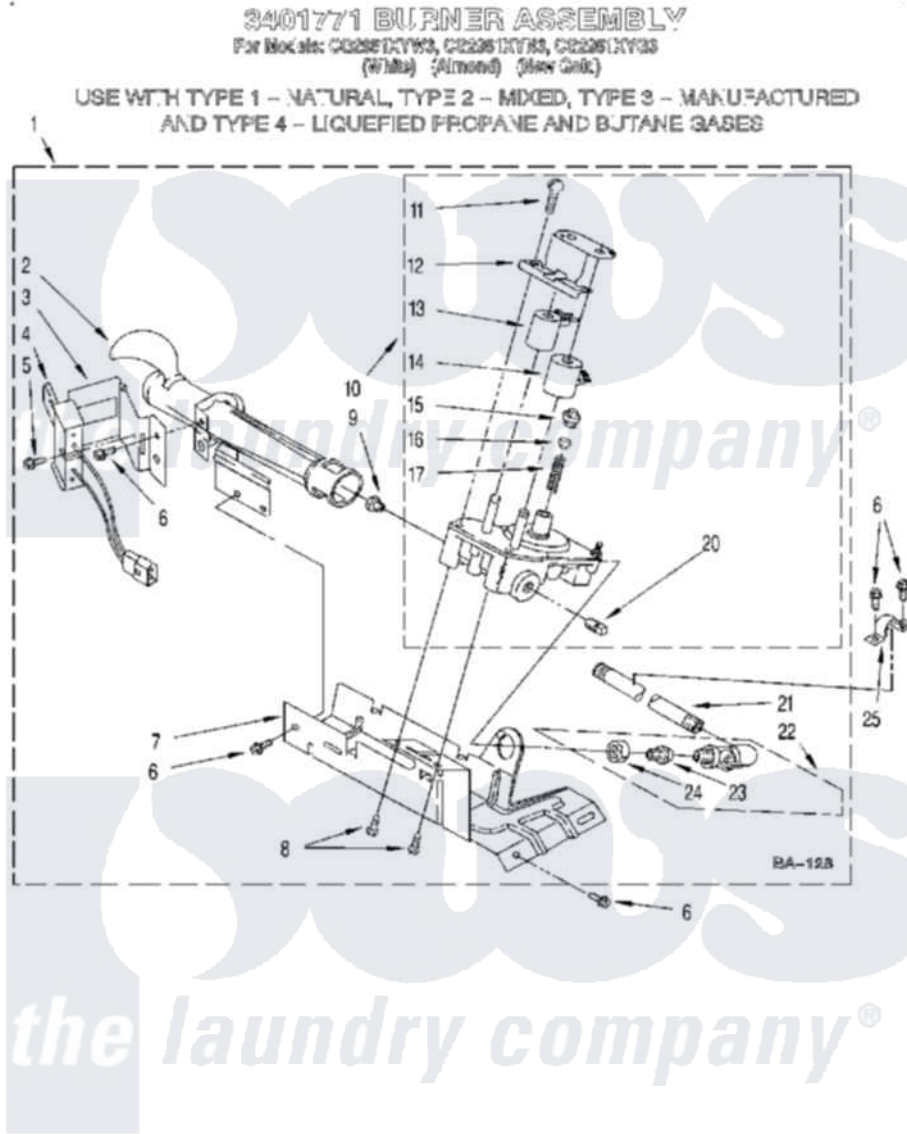

# Whirlpool CG2951XYW3 04 - 3401771 BURNER ASSEMBLY

4377861

7

Whirlpool [Commercial Whirlpool CG2951XYW3 Dryer Parts](#) Parts Diagram 04 - 3401771 BURNER ASSEMBLY  
 Click on the part number to view part

Item	Original Part Number	Replaced By	Status	Part Description
1	3401771	<a href="#">W10492502</a>		Burner-Gas
2	688617	<a href="#">693140</a>		Burner
3	<a href="#">694298</a>			Bracket, Ignitor
4	686590	<a href="#">279311</a>		Ignitor
5	<a href="#">3393909</a>			Screw, 8-32 X 7/8
6	343641	<a href="#">681414</a>		Screw, 10AB X 1/2
7	<a href="#">693986</a>			Base, Burner
8	<a href="#">3387057</a>			Screw, 10-16 X 1/2 Orifice, Burner
9	<a href="#">234826</a>			Orifice, Burner Type 1
"	<a href="#">15775</a>	<a href="#">72017</a>		Paint, Touch-Up
"	15419		Not Available	Orifice, Burner (Type 3)
"	<a href="#">229742</a>			Orifice, Burner
"	<a href="#">234868</a>			Orifice, Burner
10	3401775	<a href="#">279923</a>		NAT Gas
11	<a href="#">694421</a>			Screw, Bracket Mounting
12	<a href="#">694538</a>			Bracket, Shunt